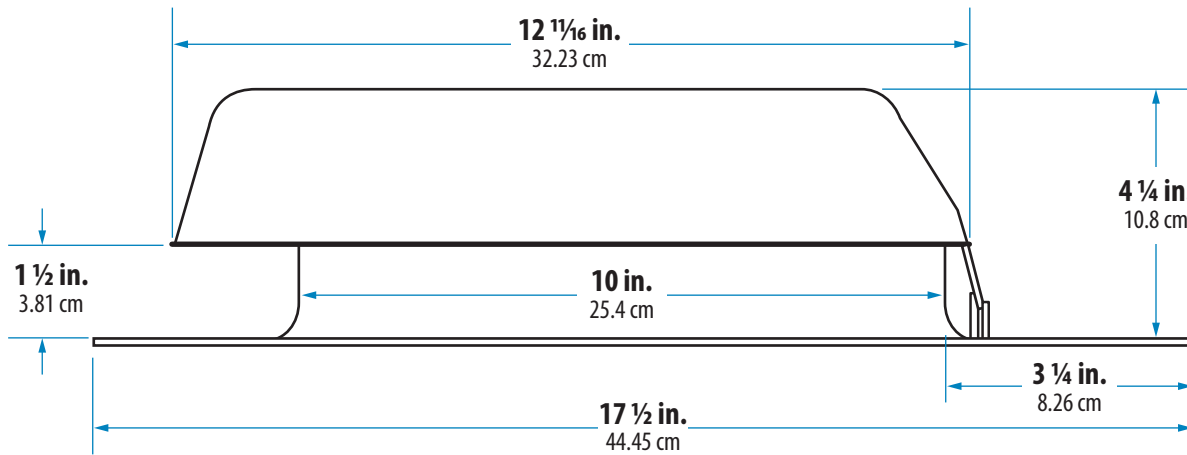

High Density Polyethylene (HDP) Plastic • N.F.A.: 50 sq. in.

Front

Side

Dark Brown