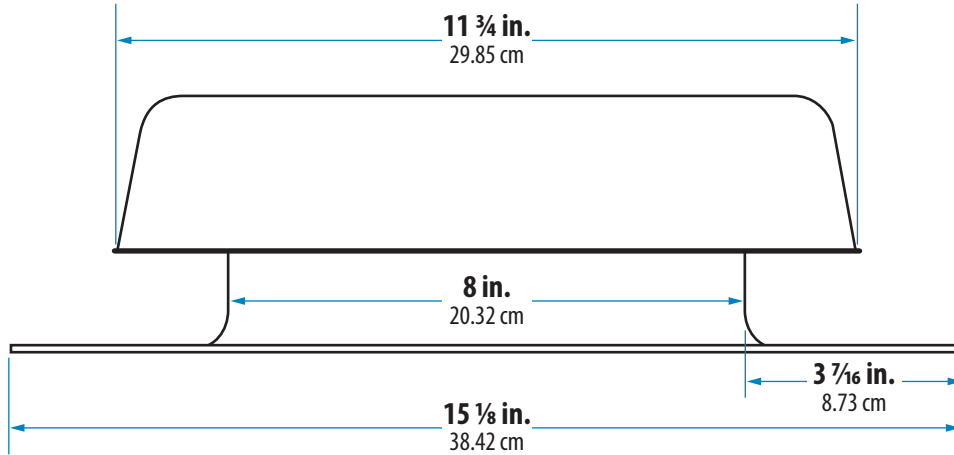

High Density Polyethylene (HDP) Plastic • N.F.A.: 50 sq. in.

Front

Side

Dark Brown