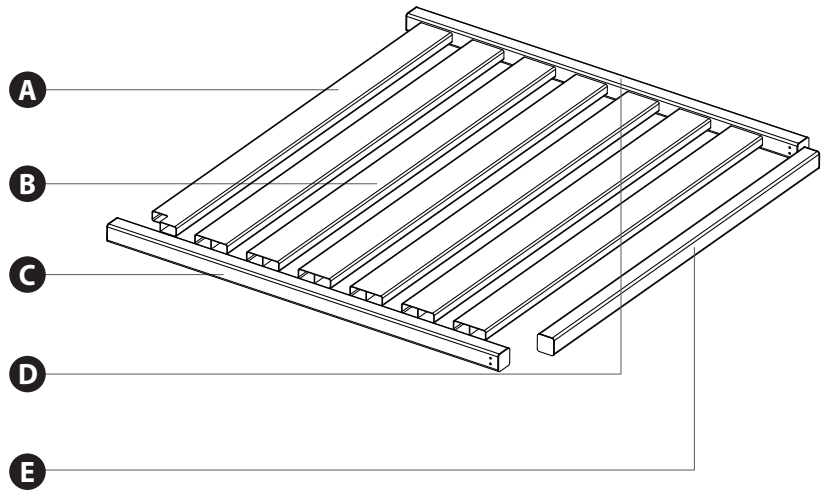

BOX CONTENTS

In the event of missing or defective parts please call our customer service department at 1-877-234-6196 (Mon-Fri 8:00 AM to 5:00 PM EST)

IMPORTANT: CHECK THE INSIDE OF THE LARGER PIECES IN YOUR BOX FOR OTHER MATERIALS PACKED INSIDE.

- A.** Back Slat (1) - $\frac{7}{8}$ " x 3" x $38\frac{3}{4}$ "
- B.** Slats (6) - $\frac{7}{8}$ " x 3" x $38\frac{3}{4}$ "
- C.** Left Frame (1) - $1\frac{1}{2}$ " x $1\frac{1}{2}$ " x 36"
- D.** Right Frame (1) - $1\frac{1}{2}$ " x $1\frac{1}{2}$ " x 36"
- E.** Front Frame (1) - $1\frac{1}{2}$ " x $1\frac{1}{2}$ " x 36"
- F.** Steel Screw - 1" (2)
- G.** Steel Screw - 2.5" (4)