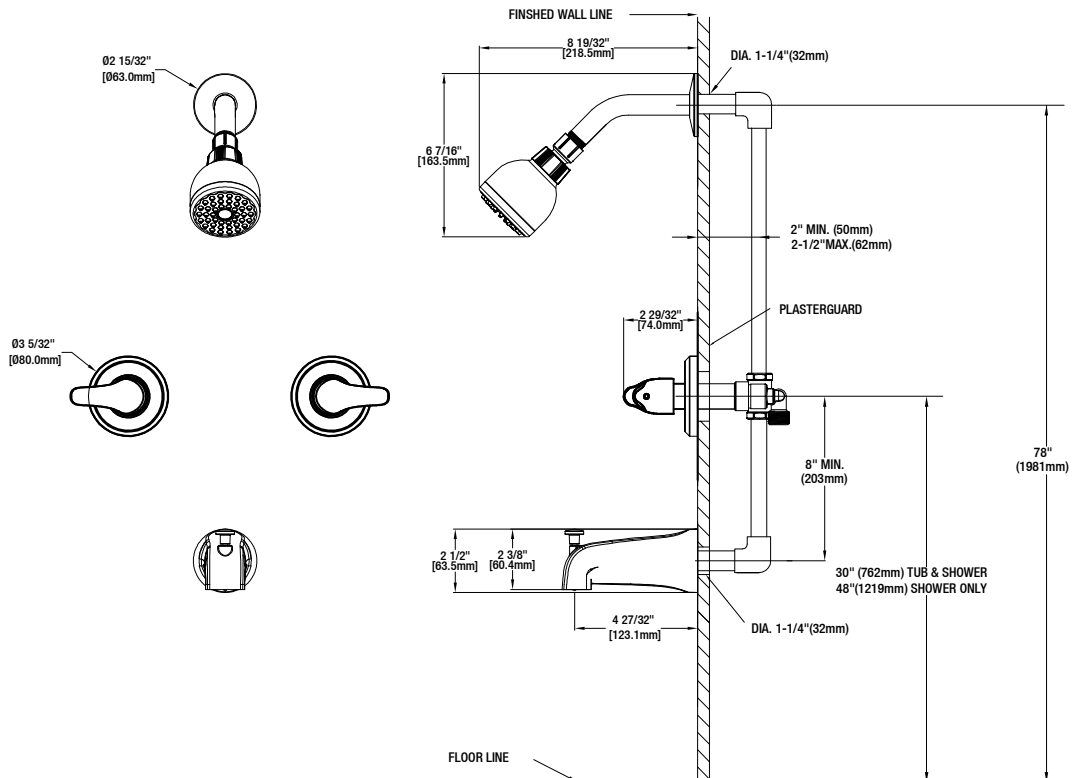

Aragon 2-Handle Tub & Shower

MODEL	STORE SKU #	FINISH
HD833X-0001	1002910927	Chrome

FEATURES

- Two-Handle Tub and Shower Faucet
- Washerless Disc Cartridge
- 90° Maximum Handle Rotation
- ABS Single Function Showerhead
- Shower Face Size: Ø70 mm
- 1/2" IPS Connections
- Showerhead Max. Flow Rate: 1.8 Gallons Per Minute at 80 PSI
- Tub Spout Min. Flow Rate: 2.4 Gallons Per Minute at 20 PSI

CODE COMPLIANCE

- IAPMO Certified: ASME A112.18.1/CSA B125.1
- Calgreen Certified
- EPA WaterSense Certified

WARRANTY

- Limited Lifetime Warranty

INSTALLATION DIMENSIONS

Glacier Bay reserves the right to make changes in specifications and materials and to change and discontinue models, both without notice or obligation. Dimensions are for reference only.