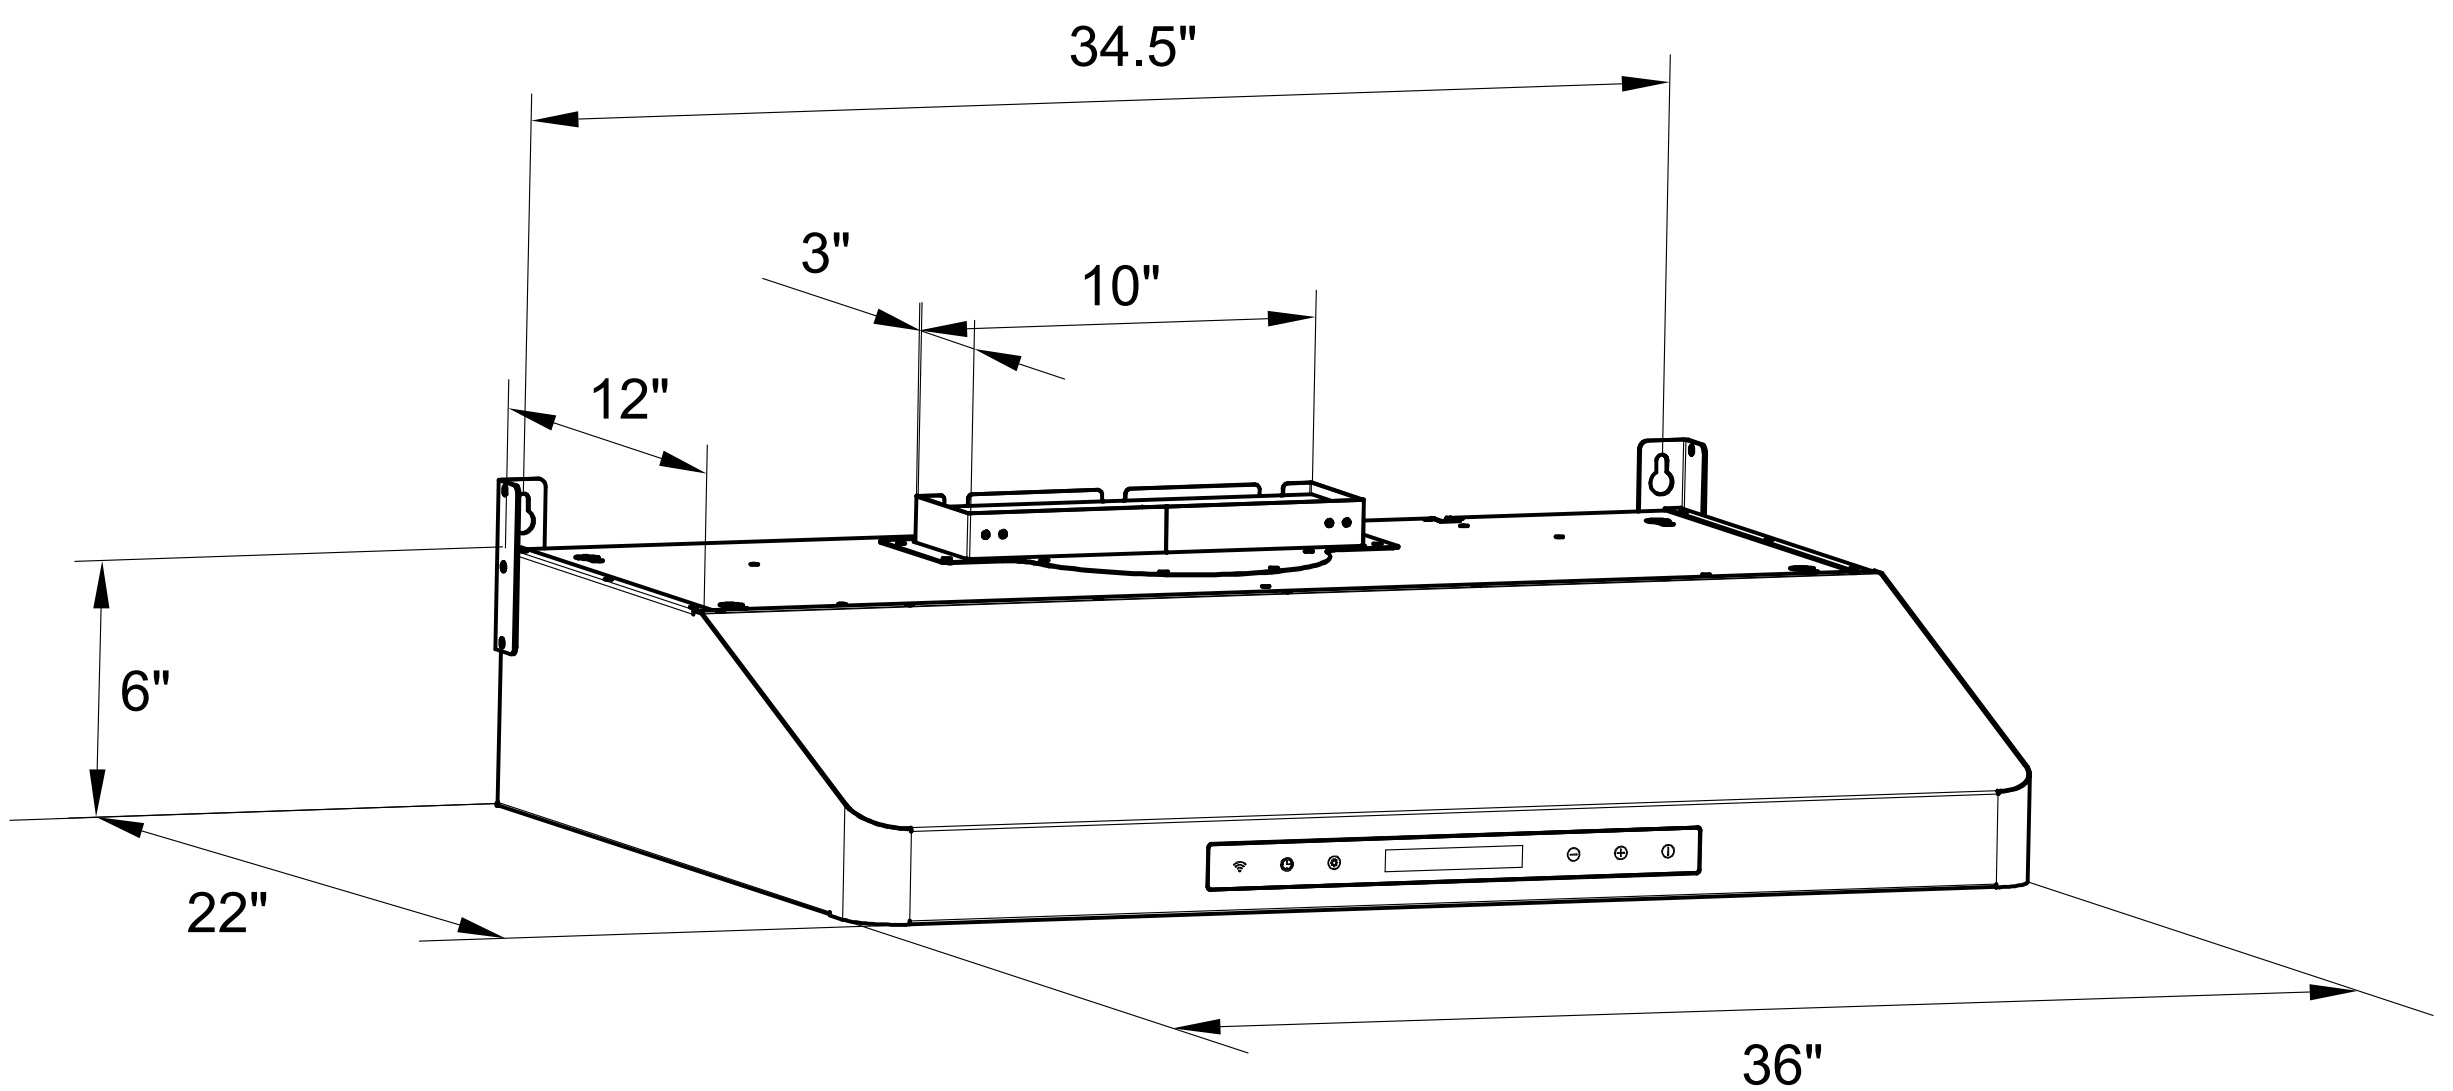

COS-KS6U36 Range Hood

Dimensions (WxDxH): 36" x 22" x 6"