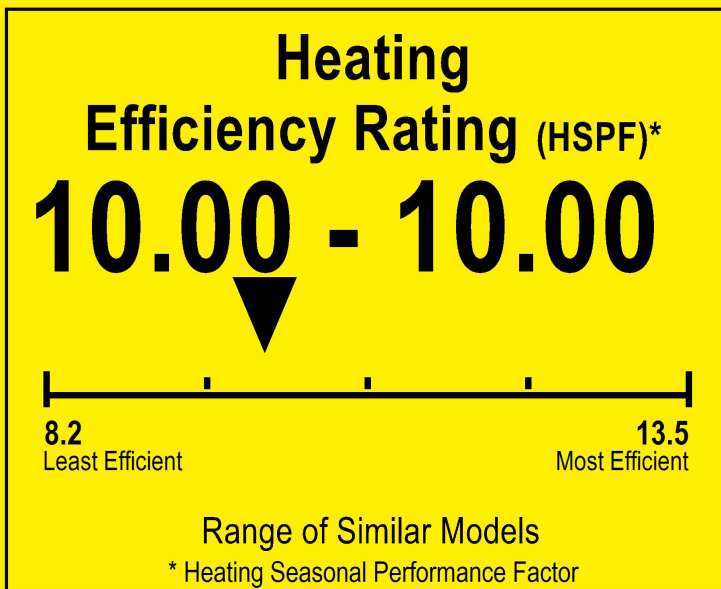

U.S. Government

Federal law prohibits removal of this label before consumer purchase.

ENERGYGUIDE

Heat Pump
Cooling and Heating
Split System

PIONEER
Model YH4860GHFD18R2

▼ This system's efficiency ratings depend on the coil your contractor installs with this unit. The heating efficiency rating varies slightly in different geographic regions. Ask your contractor for details.