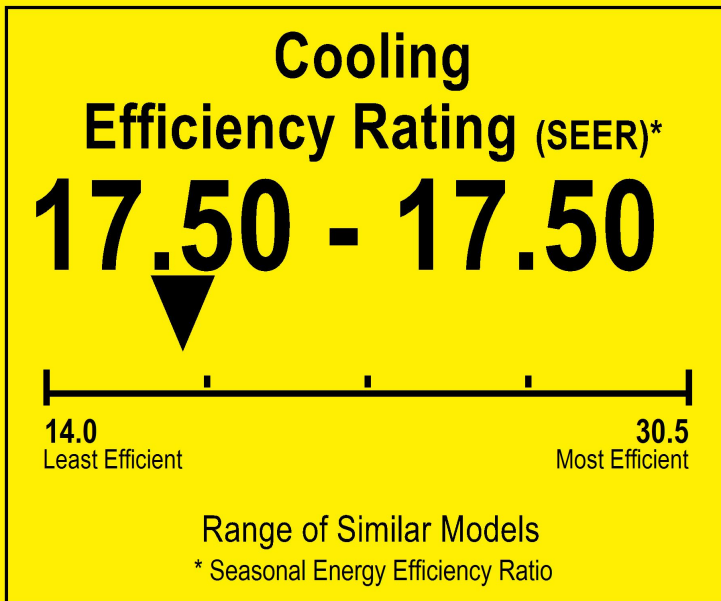

U.S. Government

Federal law prohibits removal of this label before consumer purchase.

ENERGYGUIDE

Heat Pump
Cooling and Heating
Split System

PIONEER
Model YH4860GHFD18R2

▼ This system's efficiency ratings depend on the coil your contractor installs with this unit. The heating efficiency rating varies slightly in different geographic regions. Ask your contractor for details.