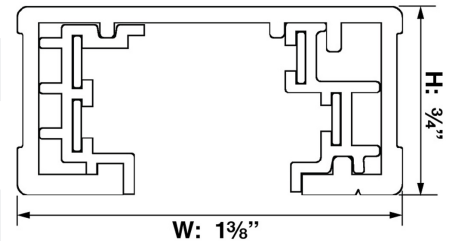

Total Electrical Capacity (Amps)	40
Voltage (Volts)	120V
Compliances	RoHS Compliant
Safety Ratings	cULus Listed
Assembly	No Assembly Required
Accessory 1 (Sold Separately)	V2718-6 White Monopoint Canopy (4.375" H x 5" Dia.)
Accessory 2 (Sold Separately)	V2721-6 Steel T-Bar Clip
Accessory 3 (Sold Separately)	V2723-6 White Pendant Track Adapter / Cord Pendant Adapter (1.4375" H x 1.375" W x 1.4375" L)
Accessory 4 (Sold Separately)	V2751-6 White Live End Connector / Conduit Connector (.625" H x 1.375" W x 4.25" L)
Accessory 5 (Sold Separately)	V2752-6 White Mini Joiner / Mini Straight Connector (.75" H x 1.875" W x 3.1875" L)
Accessory 6 (Sold Separately)	V2754-6 White "L" Connector (90°) (.625" H x 4.25" W x 4.25" L)
Accessory 7 (Sold Separately)	V2755-6 White Live End J-Box Feed / Live End Connector (.625" H x 4.25" W x 5.75" L)
Accessory 8 (Sold Separately)	V2756-6 White "T" Connector (.625" H x 4.25" W x 7.0625" L)
Accessory 9 (Sold Separately)	V2757-6 White Floating Canopy / Floating Connector (2.625" H x 4.25" W x 4.25" L)
Accessory 10 (Sold Separately)	V2758-6 White "X" Connector (.625" H x 7.0625" W x 7.0625" L)
Accessory 11 (Sold Separately)	V2791-6 12" White Extension Wand
Accessory 12 (Sold Separately)	V2792-6 24" White Extension Wand
Accessory 13 (Sold Separately)	V2793-6 36" White Extension Wand
Accessory 14 (Sold Separately)	V2794-6 48" White Extension Wand
Accessory 15 (Sold Separately)	V2795-6 18" White Extension Wand

Specifications

Type of Lighting	Indoor Track Systems
Product Type	Track Section / Track Rail
Product Subtype	120V 2-Circuit/1-Neutral
Height (in.)	0.75
Width (in.)	1.375
Length or Extension/Projection (in.)	72
Finish	White
Main Material	Extruded Aluminum
Installation Location	Dry
Number of Circuits	2
Electrical Capacity per Circuit (Amps)	20