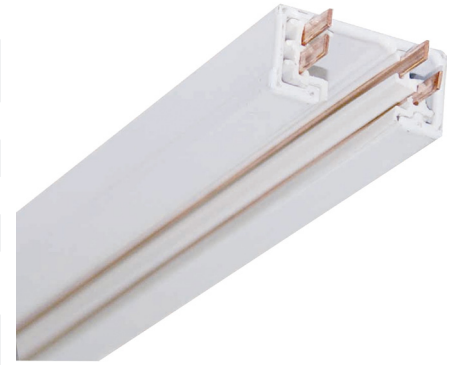

Specifications

Type of Lighting	Indoor Track Systems
Product Type	Track Section / Track Rail
Product Subtype	120V 2-Circuit/1-Neutral
Height (in.)	0.75
Width (in.)	1.375
Length or Extension/Projection (in.)	72
Finish	White
Main Material	Extruded Aluminum
Installation Location	Dry
Number of Circuits	2
Electrical Capacity per Circuit (Amps)	20

At a Glance

- Sturdy, Exquisite Construction
- Perfect Complement to Kitchens, Living Rooms, Apartments, Studios, Bars, Restaurants, and Many Other Indoor Areas
- Solid White Finish
- High-Quality, Corrosion-Resistant, and Rust-Resistant Extruded Aluminum
- Clean, Minimal, and Solid Color Design Blends in Seamlessly with Surroundings and Existing Décor
- 20 Amps per Circuit (40 Amps Max Electrical Capacity)
- Compatible with Volume Lighting 120V 2-Circuit/1-Neutral Track Heads
- Suitable for Dry Locations Only
- Individually Inspected for Quality Assurance
- cULus Listed for Safety