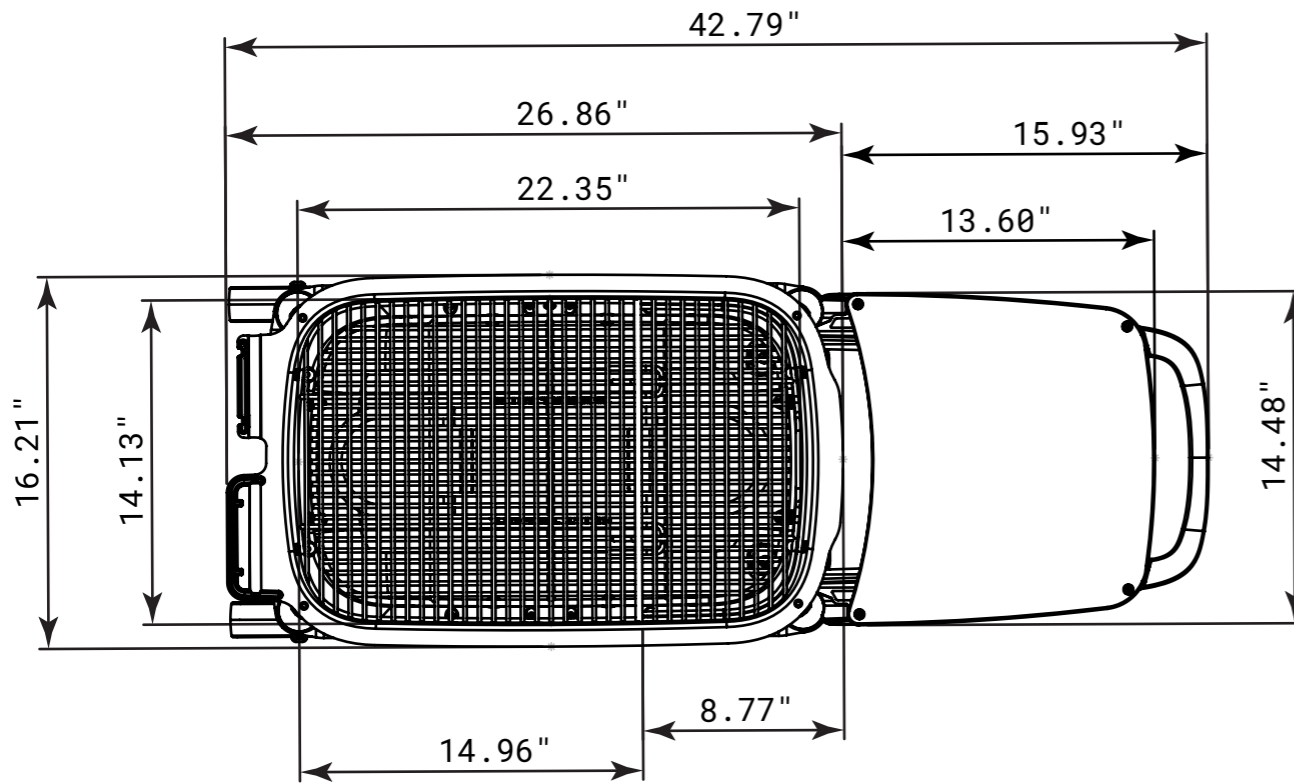

PK300™ DIMENSIONS

ALL NEW ORIGINAL PK

External Height From Ground: 37.35"

External Width Include Cart (Shelf): 42.75"

External Depth: 16.21"

Cooking Grid Dimensions: 22.35"X14.13"

Weight: 60 lbs.