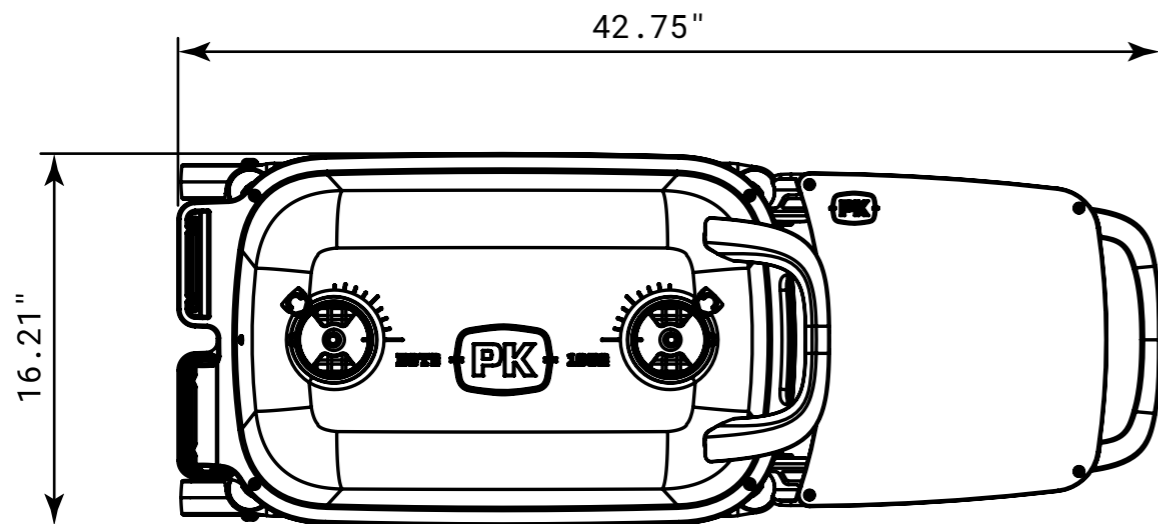

PK300™ DIMENSIONS

ALL NEW ORIGINAL PK

External Height From Ground: 37.35"

External Width Include Cart (Shelf): 42.75"

External Depth: 16.21"

Cooking Grid Dimensions: 22.35"X14.13"

Weight: 60 lbs.