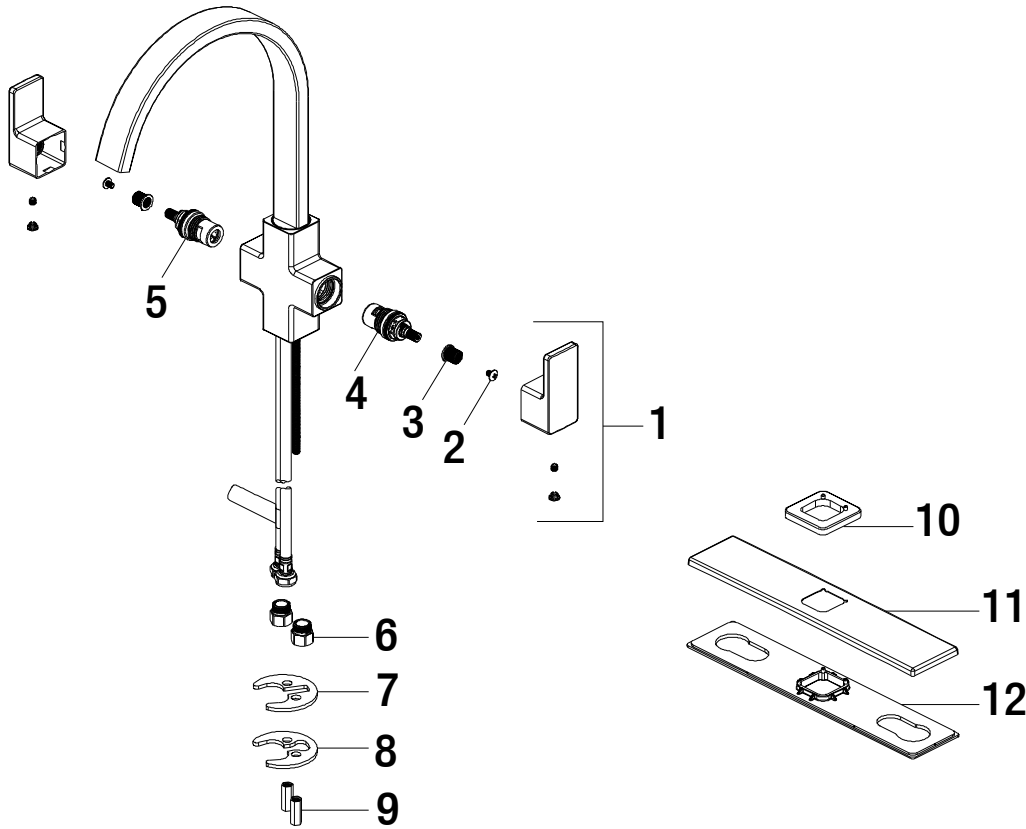

## Replacement Parts List

Farrington Contemporary 2-Handle High-Arc Standard Kitchen Faucet  
in Dual Finish Chrome and Matte Black

MODEL	SKU #	FINISH
HD67441W-0091	306838704	Chrome and Matte Black

Many replacement parts can be purchased online or at your local store. Please use the table below to identify the part SKU number needed, go to [HOMEDEPOT.COM](http://HOMEDEPOT.COM), and check for online and store availability. If you can't find the part you are looking for, please call 1-855-HD-GLACIER.

Part	Description	Part #	Internet SKU #	Store SKU #
1	Handle assembly	RP1366891		
2	Screw	RP50170		
3	Inverter	RP70396		
4	Cartridge H	RP20051		
5	Cartridge C	RP20050		
6	Connector	RP70656		

Part	Description	Part #	Internet SKU #	Store SKU #
7	Rubber washer	RP64008		
8	Metal washer	RP64009		
9	Lock nut	RP56111		
10	Flange	RP8069091		
11	Escutcheon	RP8069191		
12	Gasket	RP80692		