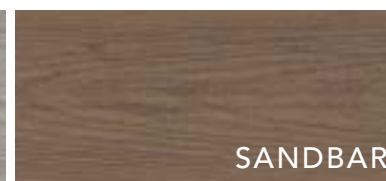

Width: 5½"
Length: 12', 16', 20'

**SOLID-EDGE
PROFILE**

Width: 5½"
Length: 12', 16', 20'

Fascia available in 11¼" in 12' lengths

SALTWATER

SANDBAR

ALL DECKORATORS DECKING OFFERS:

DURABLE
CAP