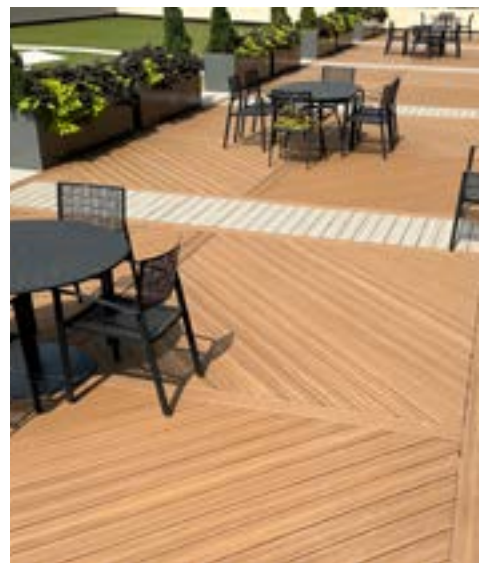

VOYAGE • PICTURE FRAME BOARD • SUMMIT • PORCH FLOORING • VISTA • VENTURE

AVAILABLE AT: