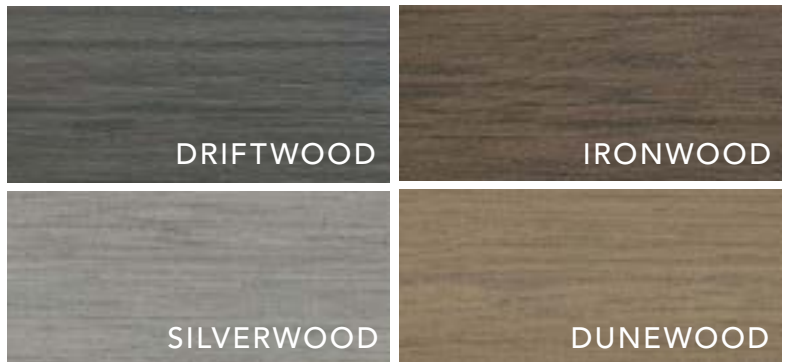

VISTA

GROOVED-EDGE PROFILE
Width: 5½"
Length: 12', 16', 20'

SOLID-EDGE PROFILE
Width: 5½"
Length: 12', 16', 20'

TRACTION

Fascia available in 8" and 11¼" in 12' lengths