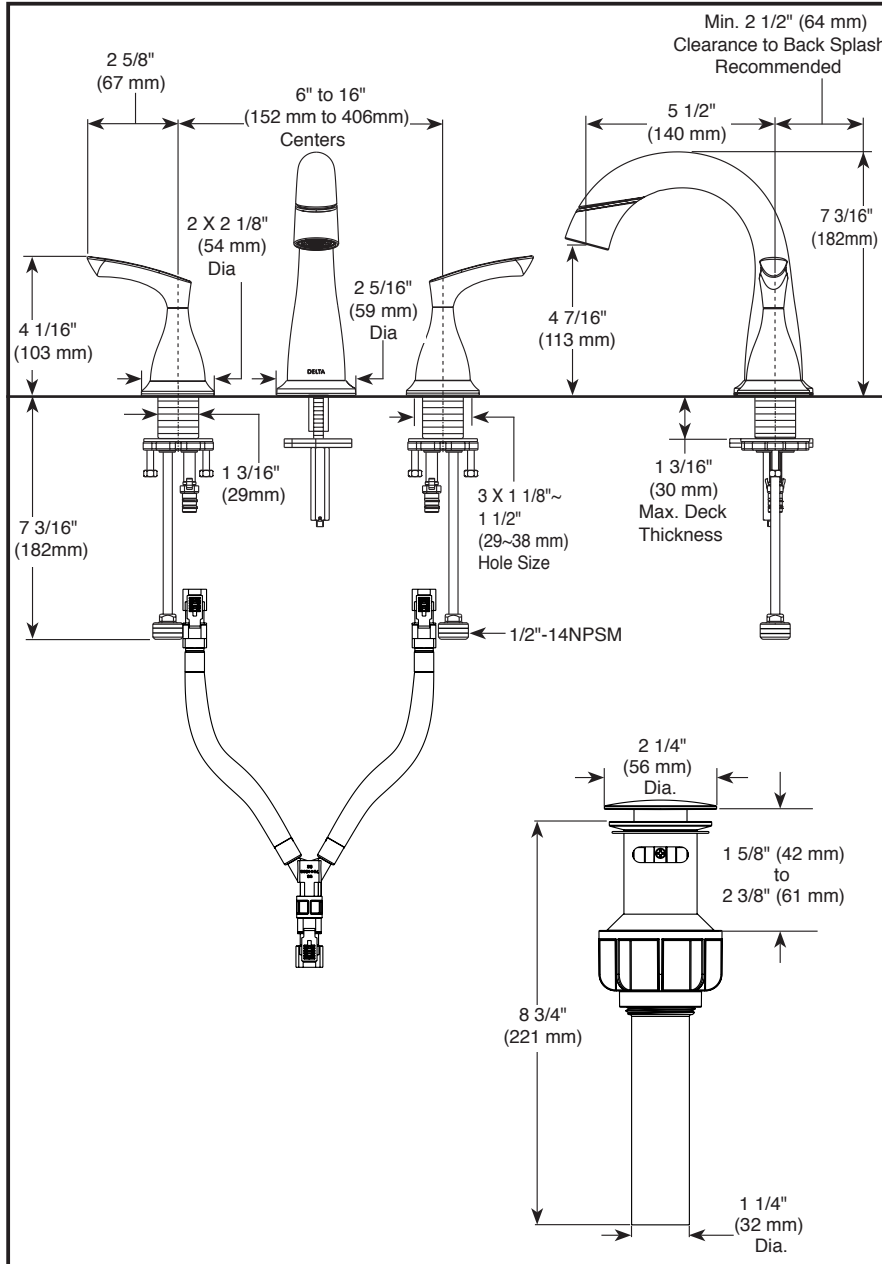

see what Delta can do™

BATHROOM FAUCET

- Broadmoor™ Collection
- Two Handle Widespread Deck Mount Pull-out

Submitted Model No.: _____

Specific Features: _____

STANDARD SPECIFICATIONS:

- Maximum flow rate 1.2 gpm @ 60 psi, 4.5 L/min @ 414 kPa.
- Three hole mount.
- Hot and cold stems are interchangeable.
- 1/4 turn handle stops.
- 1/2"-14 NPSM adapters.
- Control mechanism is a rotating cylinder type with stainless steel plate and 90° rotation, with replaceable non-metallic seats.
- Dual integral check valves in sprayer.
- Model with push pop-up with overflow.
- Note: Standard mounting deck thickness can be extended by 1" (25mm) with RP10612.

COMPLIES WITH:

- ASME A1 12.18.1 / CSA B1 25.1
- ASME A1 12.18.2 / CSA B1 25.2

♿ Indicates compliance to ICC / ANSI A1 17.1

- EPA WaterSense®

▲ Designate proper finish suffix

Delta reserves the right (1) to make changes in specifications and materials, and (2) to change or discontinue models, both without notice or obligation. Dimensions are for reference only. See current full-line price book or www.deltafaucet.com for finish options and product availability.

DSP-L-35765LF-PD Rev. A

Delta Faucet Company

55 E. 111th Street, Indianapolis, Indiana 46280
 350 South Edgeware Road, St. Thomas, Ontario Canada N5P 4L1
 © 2018 Delta Faucet Company