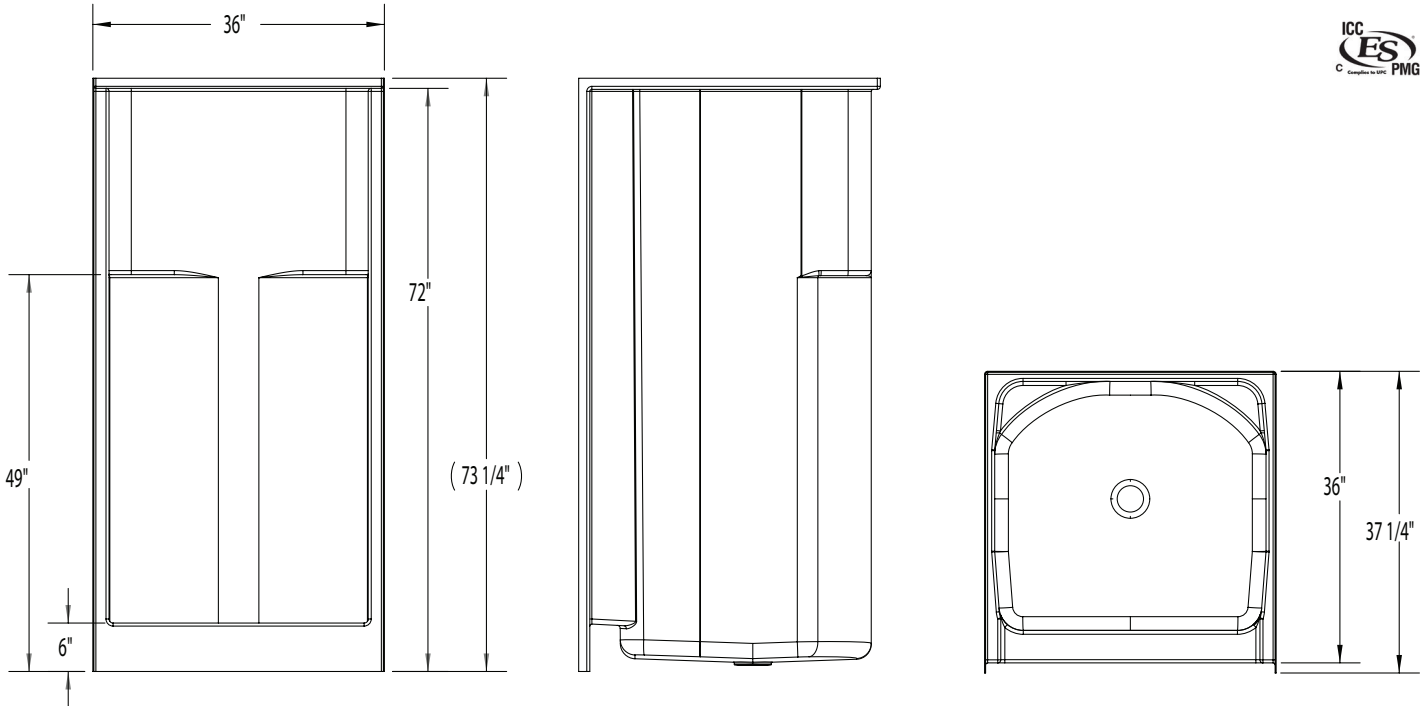

1363C – EVERYDAY SHOWERS

36 x 36 x 72 inches

MODEL #1363C

SUPERCORE SHOWER #1363CSC

FEATURES

- Shower stall
- Smooth wall finish
- Molded toiletry shelves
- Slip-resistant textured bottom
- Center drain
- AcrylX™ applied acrylic surface
- Lifetime limited warranty

COLOR OPTIONS

Stock	Upgraded	Premium
Almond White	Linen/Biscuit Bone	Black Mexican Sand Sand Bar Sterling Silver

1363C

36 x 36 x 72 inches

FEATURES lbs Dimensional Tolerance $\pm \frac{3}{8}$ ". Dimensions needed for site preparation should be measured from the unit. Aquatic assumes no responsibility for preparatory work.

Model #	Material	Wall Finish	Pieces	Drain	Seat	Net Wt.	Pkg. Wt.
Shower #1363C	AcrylX™	Smooth	1	Center	-	93	98

DIMENSIONS

Specifications	inches
Width: Overall / Net	36
Depth: Overall / Net	37 1/4 / 36
Height: Overall / Net	73 1/4 / 72
Enclosure Opening	32
Skirt Height	6
Drain Rough-In (from Back Wall)	15 3/4
Drain Rough-In (from Side Wall)	18
Drain: Diameter / Clearance	3 1/4 / 3/4

FRAMING DIMENSIONS inches

Type	D Depth	W Width	H Height	A	B	C
Alcove	37 1/4	36 1/8	-	Box Out	18	15 3/4