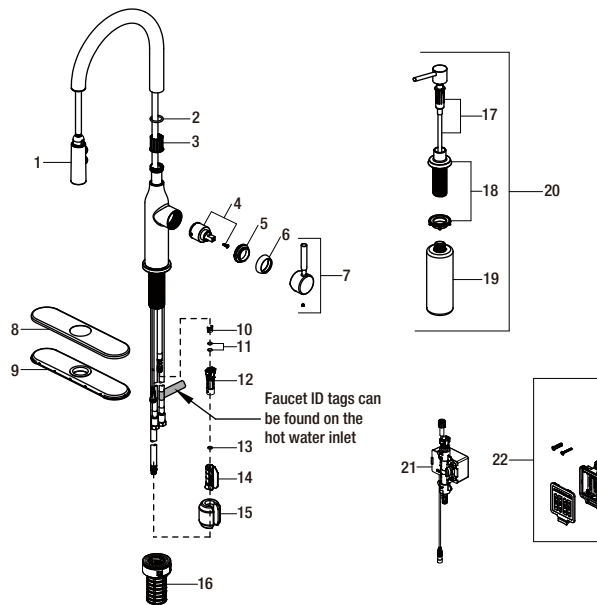

Upson Single-Handle Touchless Pull-Down Sprayer Kitchen Faucet

MODEL	OMSID	SKU#	FINISH
HD67857-004405	314759889	1005808630	Matte Gold

Many replacement parts can be purchased online or at your local store. Please use the table below to identify the part SKU number needed, go to [HOMEDEPOT.COM](https://www.homedepot.com), and check for online and store availability. If you can't find the part you are looking for, please call 1-855-HD-GLACIER.

Part	Description	Part #	Internet SKU #	Store SKU #
1	Spray head and Hose	RP384044405		
2	O-ring	RP60006		
3	Wearable Ring	RP64092		
4	Cartridge & Screw	RP20094		
4.1	Cartridge	RP20044	301158214	
5	Bonnet nut	RP70533		
6	Cap	RP800284405		
7	Handle assembly	RP136324405		
8	Escutcheon	RP806674405		
9	Gasket	RP80675		
10	Block	RP70421		
11	O-ring	RP60002		

Part	Description	Part #	Internet SKU #	Store SKU #
12	Quick connect assembly	RP70709		
13	O-ring	RP60089		
14	Weight clip	RP70609		
15	Weight	RP70525		
16	FastMount™	RP56096		
17	Pump kit	RP46022		
18	Flange kit	RP460414405		
19	Soap bottle	RP46024		
20	Soap dispenser kit	RP460824405		
21	Sensor control box	RP70708		
22	Battery pack	RP70707		