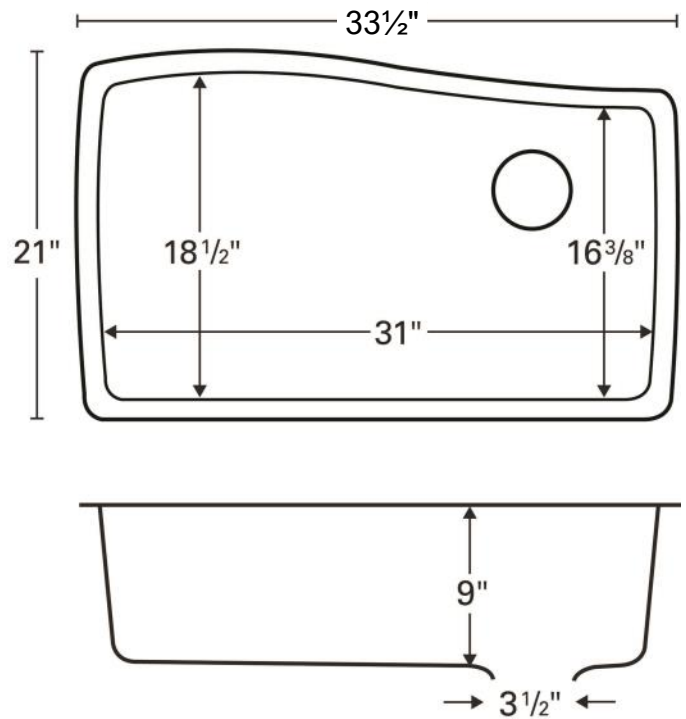

Karran quartz sinks are manufactured from durable quartz composite material that makes them incredibly tough and resilient to even the toughest daily kitchen tasks. They contain 80% natural quartz crystals and 20% high performance acrylic resins. These materials provide high scratch, stain, chip and heat resistance. This stylish undermount design is available in a selection of 6 elegant color choices.

Series:	Quartz QU Series
Material:	80% quartz / 20% acrylic resin
Installation Type:	Undermount
Configuration:	Large single bowl
Overall dimensions:	33-1/2" x 21"
Bowl dimensions:	31" x 18-1/2" x 9"
Drain size:	3-1/2"
Min. cabinet size:	36"
Template included:	Yes
Clips included:	Yes
Finishes / Colors:	White, Bisque, Brown, Black, Grey, Concrete

Sinks are listed with IAPMO and meet the requirements of the Uniform Plumbing Code, International Plumbing Code and the National Plumbing Code of Canada.

INSTALLATION METHOD

OPTIONAL ACCESSORIES

MODELS	COLOR	STRAINER	FLANGE	GRID
• QU-722-WH	White	QBSWH	QDFWH	GR-6020
• QU-722-BI	Bisque	QBSBI	QDFBI	GR-6020
• QU-722-BL	Black	QBSBL	QDFBL	GR-6020
• QU-722-BR	Brown	QBSBR	QDFBR	GR-6020
• QU-722-CN	Concrete	QBSCN	QDFCN	GR-6020
• QU-722-GR	Grey	QBSGR	QDFGR	GR-6020

We reserve the right to update product specifications without notice. Please visit karran.com for the most current specification sheets. All dimensions are accurate to 1/4". REV 5-2022

PROJECT INFORMATION

PROJECT: _____

CONTACT: _____

DATE: _____

NOTES: _____

_____

_____

APPROVAL: