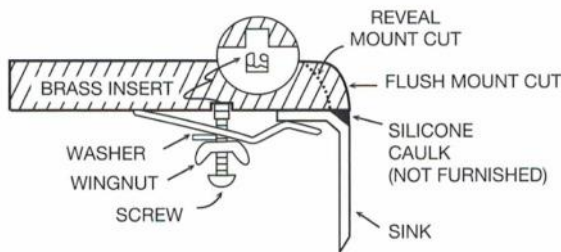

INSTALLATION METHOD

OPTIONAL ACCESSORIES

MODELS	COLOR	STRAINER	FLANGE	GRID
• QU-722-WH	White	QBSWH	QDFWH	GR-6020
• QU-722-BI	Bisque	QBSBI	QDFBI	GR-6020
• QU-722-BL	Black	QBSBL	QDFBL	GR-6020
• QU-722-BR	Brown	QBSBR	QDFBR	GR-6020
• QU-722-CN	Concrete	QBSCN	QDFCN	GR-6020
• QU-722-GR	Grey	QBSGR	QDFGR	GR-6020

We reserve the right to update product specifications without notice. Please visit karran.com for the most current specification sheets. All dimensions are accurate to 1/4". REV 5-2022

PROJECT INFORMATION

PROJECT: _____

CONTACT: _____

DATE: _____

NOTES: _____

_____

_____

APPROVAL: