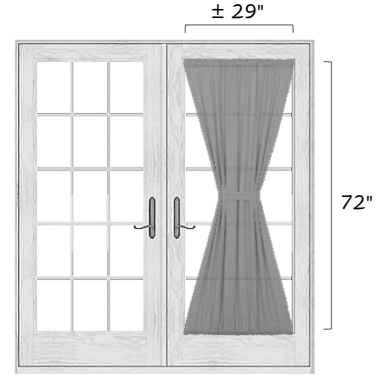

# VHC Brands Window Guide

**84 x 40  
Panel Pair**

**84 x 36  
Prairie Panels**

**72 x 40  
Door Panel**

**63 x 36  
Prairie Panels**

**63 x 36  
Panel Pair**

**16 x 72  
Valance**

**36 x 36  
Swag Pair**

**36 x 36  
Prairie Swag**

**36 x 36  
Tier Pair**

**36 x 24  
Tier Pair**

**16 x 60  
Valance**

**16 x 90  
Valance**

**15 x 60  
Balloon  
Valance**

VHC curtains should provide material 1/4 to 2 times the width of your window measurement.