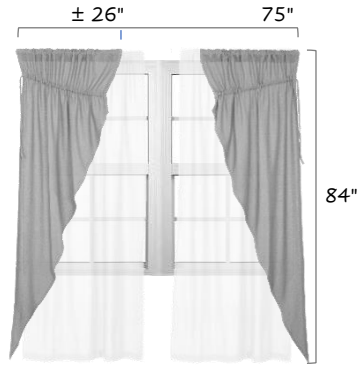

# VHC Brands Window Guide

**84 x 40  
Panel Pair**

**84 x 36  
Prairie Panels**

**72 x 40  
Door Panel**

**63 x 36  
Prairie Panels**

**63 x 36  
Panel Pair**

**16 x 72  
Valance**

**36 x 36  
Swag Pair**

**36 x 36  
Prairie Swag**

**36 x 36  
Tier Pair**

**36 x 24  
Tier Pair**

**16 x 60  
Valance**

**16 x 90  
Valance**

**15 x 60  
Balloon  
Valance**

VHC curtains should provide material 1/4 to 2 times the width of your window measurement.