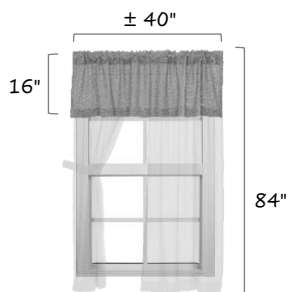

# VHC Brands Window Guide

**84 x 40  
Panel Pair**

**84 x 36  
Prairie Panels**

**72 x 40  
Door Panel**

**63 x 36  
Prairie Panels**

**63 x 36  
Panel Pair**

**16 x 72  
Valance**

**36 x 36  
Swag Pair**

**36 x 36  
Prairie Swag**

**36 x 36  
Tier Pair**

**36 x 24  
Tier Pair**

**16 x 60  
Valance**

**16 x 90  
Valance**

**15 x 60  
Balloon  
Valance**

VHC curtains should provide material 1/4 to 2 times the width of your window measurement.