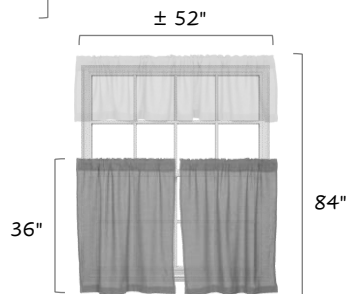

# VHC Brands Window Guide

**84 x 40  
Panel Pair**

**84 x 36  
Prairie Panels**

**72 x 40  
Door Panel**

**63 x 36  
Prairie Panels**

**63 x 36  
Panel Pair**

**16 x 72  
Valance**

**36 x 36  
Swag Pair**

**36 x 36  
Prairie Swag**

**36 x 36  
Tier Pair**

**36 x 24  
Tier Pair**

**16 x 60  
Valance**

**16 x 90  
Valance**

**15 x 60  
Balloon  
Valance**

VHC curtains should provide material 1/4 to 2 times the width of your window measurement.