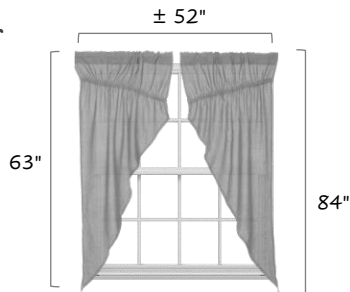

# VHC Brands Window Guide

**84 x 40  
Panel Pair**

**84 x 36  
Prairie Panels**

**72 x 40  
Door Panel**

**63 x 36  
Prairie Panels**

**63 x 36  
Panel Pair**

**16 x 72  
Valance**

**36 x 36  
Swag Pair**

**36 x 36  
Prairie Swag**

**36 x 36  
Tier Pair**

**36 x 24  
Tier Pair**

**16 x 60  
Valance**

**16 x 90  
Valance**

**15 x 60  
Balloon  
Valance**

VHC curtains should provide material 1/4 to 2 times the width of your window measurement.