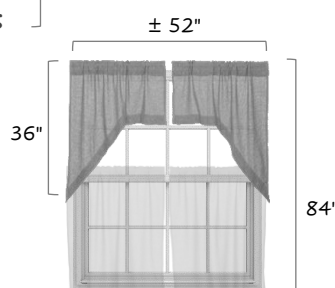

# VHC Brands Window Guide

**84 x 40  
Panel Pair**

**84 x 36  
Prairie Panels**

**72 x 40  
Door Panel**

**63 x 36  
Prairie Panels**

**63 x 36  
Panel Pair**

**16 x 72  
Valance**

**36 x 36  
Swag Pair**

**36 x 36  
Prairie Swag**

**36 x 36  
Tier Pair**

**36 x 24  
Tier Pair**

**16 x 60  
Valance**

**16 x 90  
Valance**

**15 x 60  
Balloon  
Valance**

VHC curtains should provide material 1/4 to 2 times the width of your window measurement.