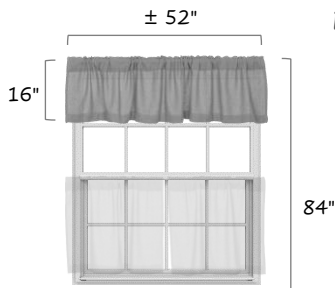

# VHC Brands Window Guide

**84 x 40  
Panel Pair**

**84 x 36  
Prairie Panels**

**72 x 40  
Door Panel**

**63 x 36  
Prairie Panels**

**63 x 36  
Panel Pair**

**16 x 72  
Valance**

**36 x 36  
Swag Pair**

**36 x 36  
Prairie Swag**

**36 x 36  
Tier Pair**

**36 x 24  
Tier Pair**

**16 x 60  
Valance**

**16 x 90  
Valance**

**15 x 60  
Balloon  
Valance**

VHC curtains should provide material 1/4 to 2 times the width of your window measurement.