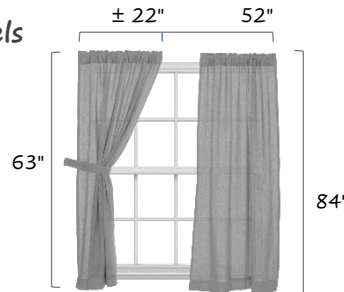

# VHC Brands Window Guide

**84 x 40  
Panel Pair**

**84 x 36  
Prairie Panels**

**72 x 40  
Door Panel**

**63 x 36  
Prairie Panels**

**63 x 36  
Panel Pair**

**16 x 72  
Valance**

**36 x 36  
Swag Pair**

**36 x 36  
Prairie Swag**

**36 x 36  
Tier Pair**

**36 x 24  
Tier Pair**

**16 x 60  
Valance**

**16 x 90  
Valance**

**15 x 60  
Balloon  
Valance**

VHC curtains should provide material 1/4 to 2 times the width of your window measurement.