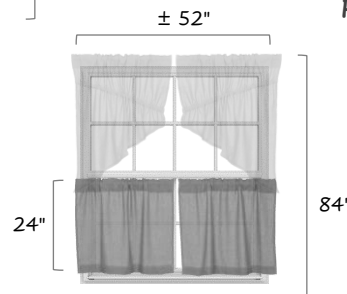

# VHC Brands Window Guide

**84 x 40  
Panel Pair**

**84 x 36  
Prairie Panels**

**72 x 40  
Door Panel**

**63 x 36  
Prairie Panels**

**63 x 36  
Panel Pair**

**16 x 72  
Valance**

**36 x 36  
Swag Pair**

**36 x 36  
Prairie Swag**

**36 x 36  
Tier Pair**

**36 x 24  
Tier Pair**

**16 x 60  
Valance**

**16 x 90  
Valance**

**15 x 60  
Balloon  
Valance**

VHC curtains should provide material 1/4 to 2 times the width of your window measurement.