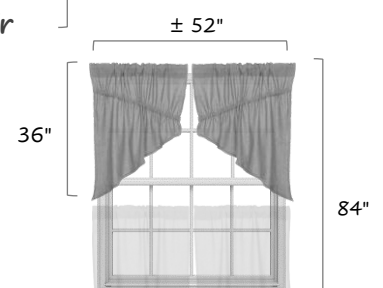

# VHC Brands Window Guide

**84 x 40  
Panel Pair**

**84 x 36  
Prairie Panels**

**72 x 40  
Door Panel**

**63 x 36  
Prairie Panels**

**63 x 36  
Panel Pair**

**16 x 72  
Valance**

**36 x 36  
Swag Pair**

**36 x 36  
Prairie Swag**

**36 x 36  
Tier Pair**

**36 x 24  
Tier Pair**

**16 x 60  
Valance**

**16 x 90  
Valance**

**15 x 60  
Balloon  
Valance**

VHC curtains should provide material 1/4 to 2 times the width of your window measurement.