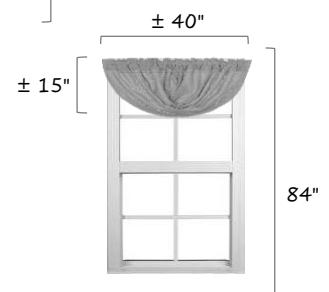

# VHC Brands Window Guide

**84 x 40  
Panel Pair**

**84 x 36  
Prairie Panels**

**72 x 40  
Door Panel**

**63 x 36  
Prairie Panels**

**63 x 36  
Panel Pair**

**16 x 72  
Valance**

**36 x 36  
Swag Pair**

**36 x 36  
Prairie Swag**

**36 x 36  
Tier Pair**

**36 x 24  
Tier Pair**

**16 x 60  
Valance**

**16 x 90  
Valance**

**15 x 60  
Balloon  
Valance**

VHC curtains should provide material 1/4 to 2 times the width of your window measurement.