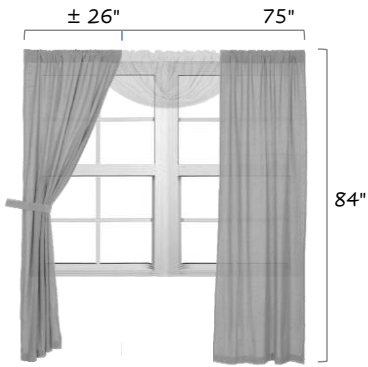

# VHC Brands Window Guide

**84 x 40  
Panel Pair**

**84 x 36  
Prairie Panels**

**72 x 40  
Door Panel**

**63 x 36  
Prairie Panels**

**63 x 36  
Panel Pair**

**16 x 72  
Valance**

**36 x 36  
Swag Pair**

**36 x 36  
Prairie Swag**

**36 x 36  
Tier Pair**

**36 x 24  
Tier Pair**

**16 x 60  
Valance**

**16 x 90  
Valance**

**15 x 60  
Balloon  
Valance**

VHC curtains should provide material 1/4 to 2 times the width of your window measurement.