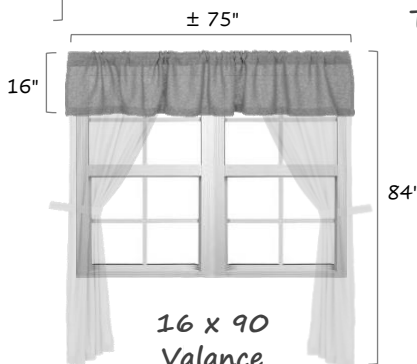

# VHC Brands Window Guide

**84 x 40  
Panel Pair**

**84 x 36  
Prairie Panels**

**72 x 40  
Door Panel**

**63 x 36  
Prairie Panels**

**63 x 36  
Panel Pair**

**16 x 72  
Valance**

**36 x 36  
Swag Pair**

**36 x 36  
Prairie Swag**

**36 x 36  
Tier Pair**

**36 x 24  
Tier Pair**

**16 x 60  
Valance**

**16 x 90  
Valance**

**15 x 60  
Balloon  
Valance**

VHC curtains should provide material 1/4 to 2 times the width of your window measurement.