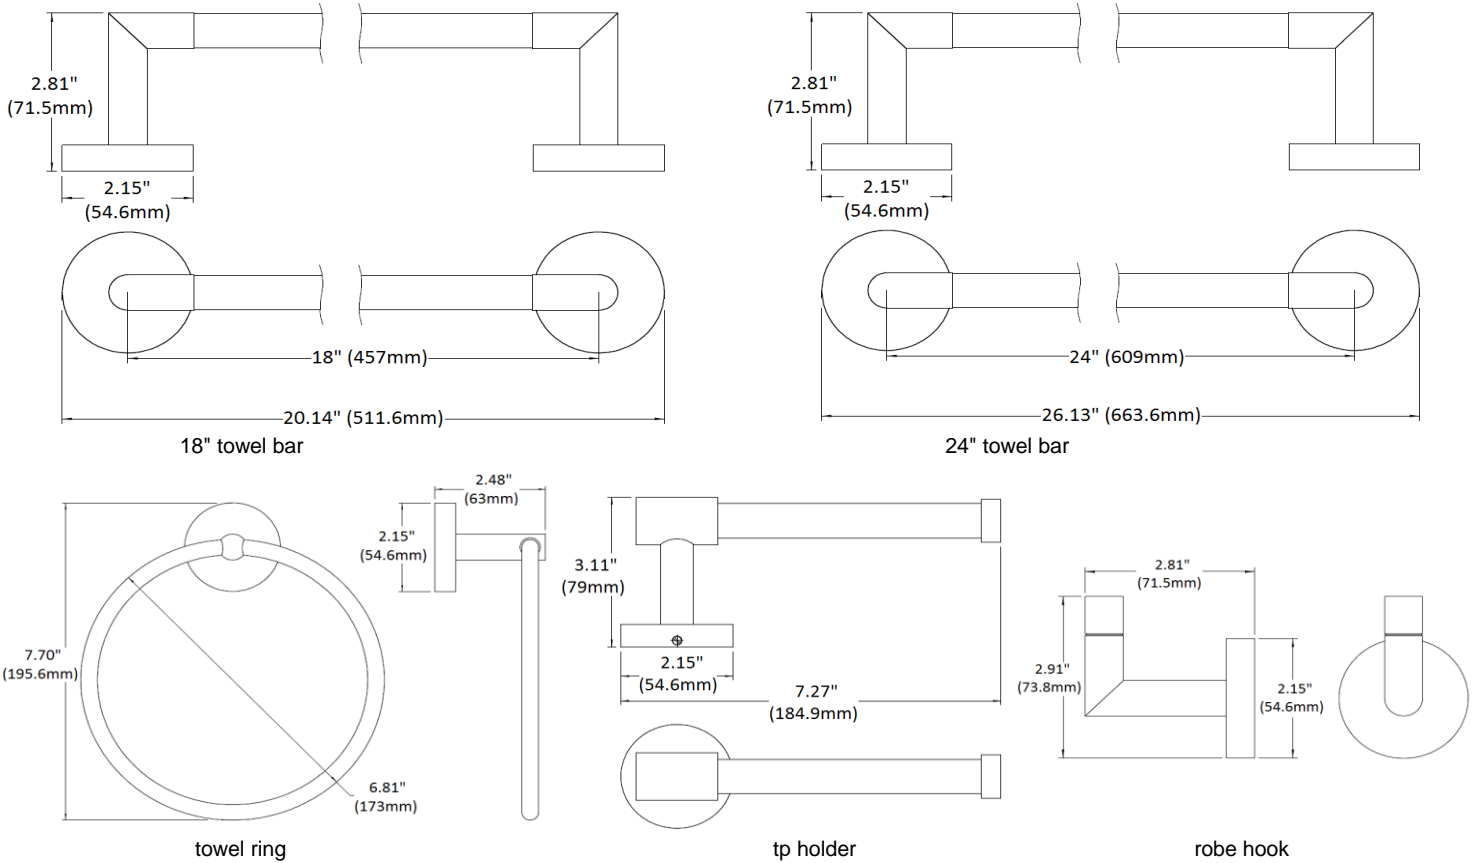

Specifications

Material Content zinc bar/steel ring/zinc base
Installation hardware included

Dimensions

Warranty & Compliances

Warranty 1 Year Limited Warranty

Order Codes & Finishes/Colors

	18" towel bar	24" towel bar	robe hook	
Polished Chrome (US26)	558312	558320	558288	
Satin Nickel (US15)	558361	558379	558338	
	towel ring	tp holder		
Polished Chrome (US26)	558304	558296		<div style="border: 1px solid black; padding: 5px;"> Type: Job: Order Code: Approvals: </div>
Satin Nickel (US15)	558353	558346		