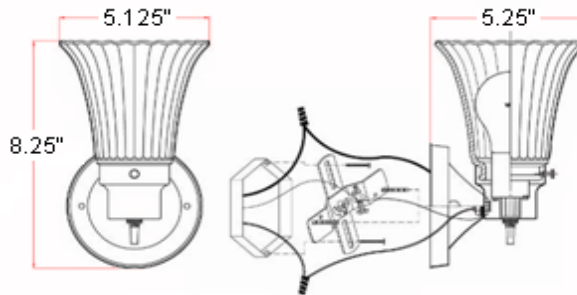

## Specifications

<b>Material Construction:</b>	Formed Steel
<b>Lens:</b>	Frosted flute glass
<b>Lamp Type &amp; Wattage:</b>	One 60W, medium base incandescent lamp
<b>Mounting:</b>	Wall mounted; Suitable for up/down mounting
<b>Finish:</b>	Satin Nickel (US15)
<b>Voltage:</b>	120V
<b>Weight:</b>	1.21 lbs

## Dimensions