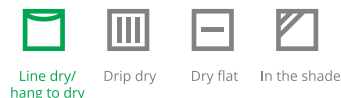

Special instructions