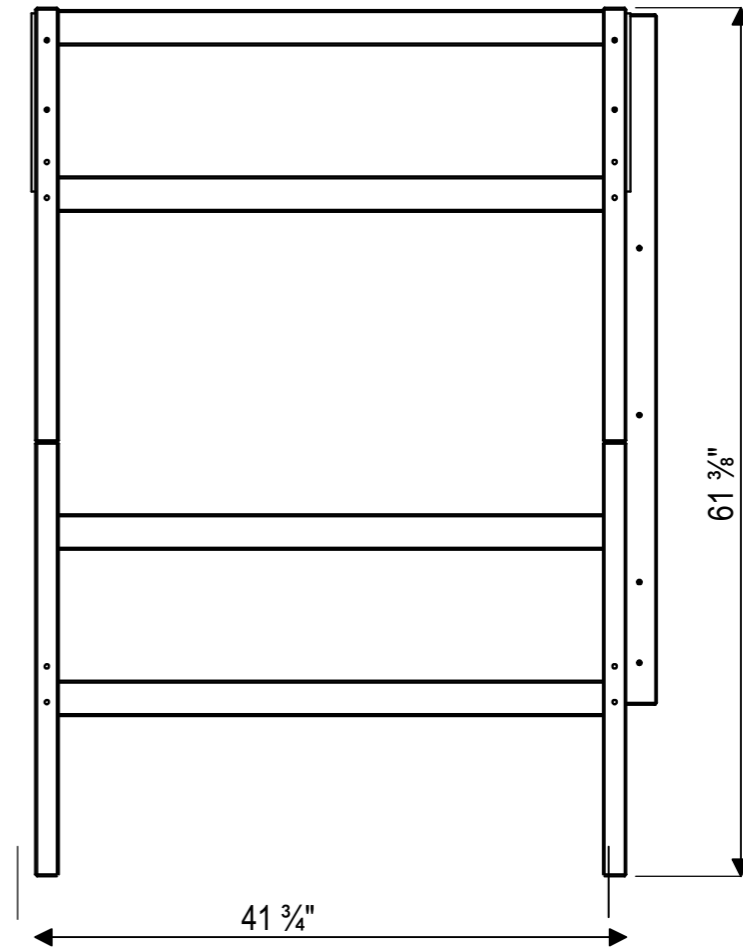

# TWIN TWIN MOD BUNK BED - AJMD0020WH

- Stamped pieces
- Composite wood (MDF/Hardwood)

# TWIN TWIN MOD BUNK BED - AJMD0020WH

Front View

Side View

Top View