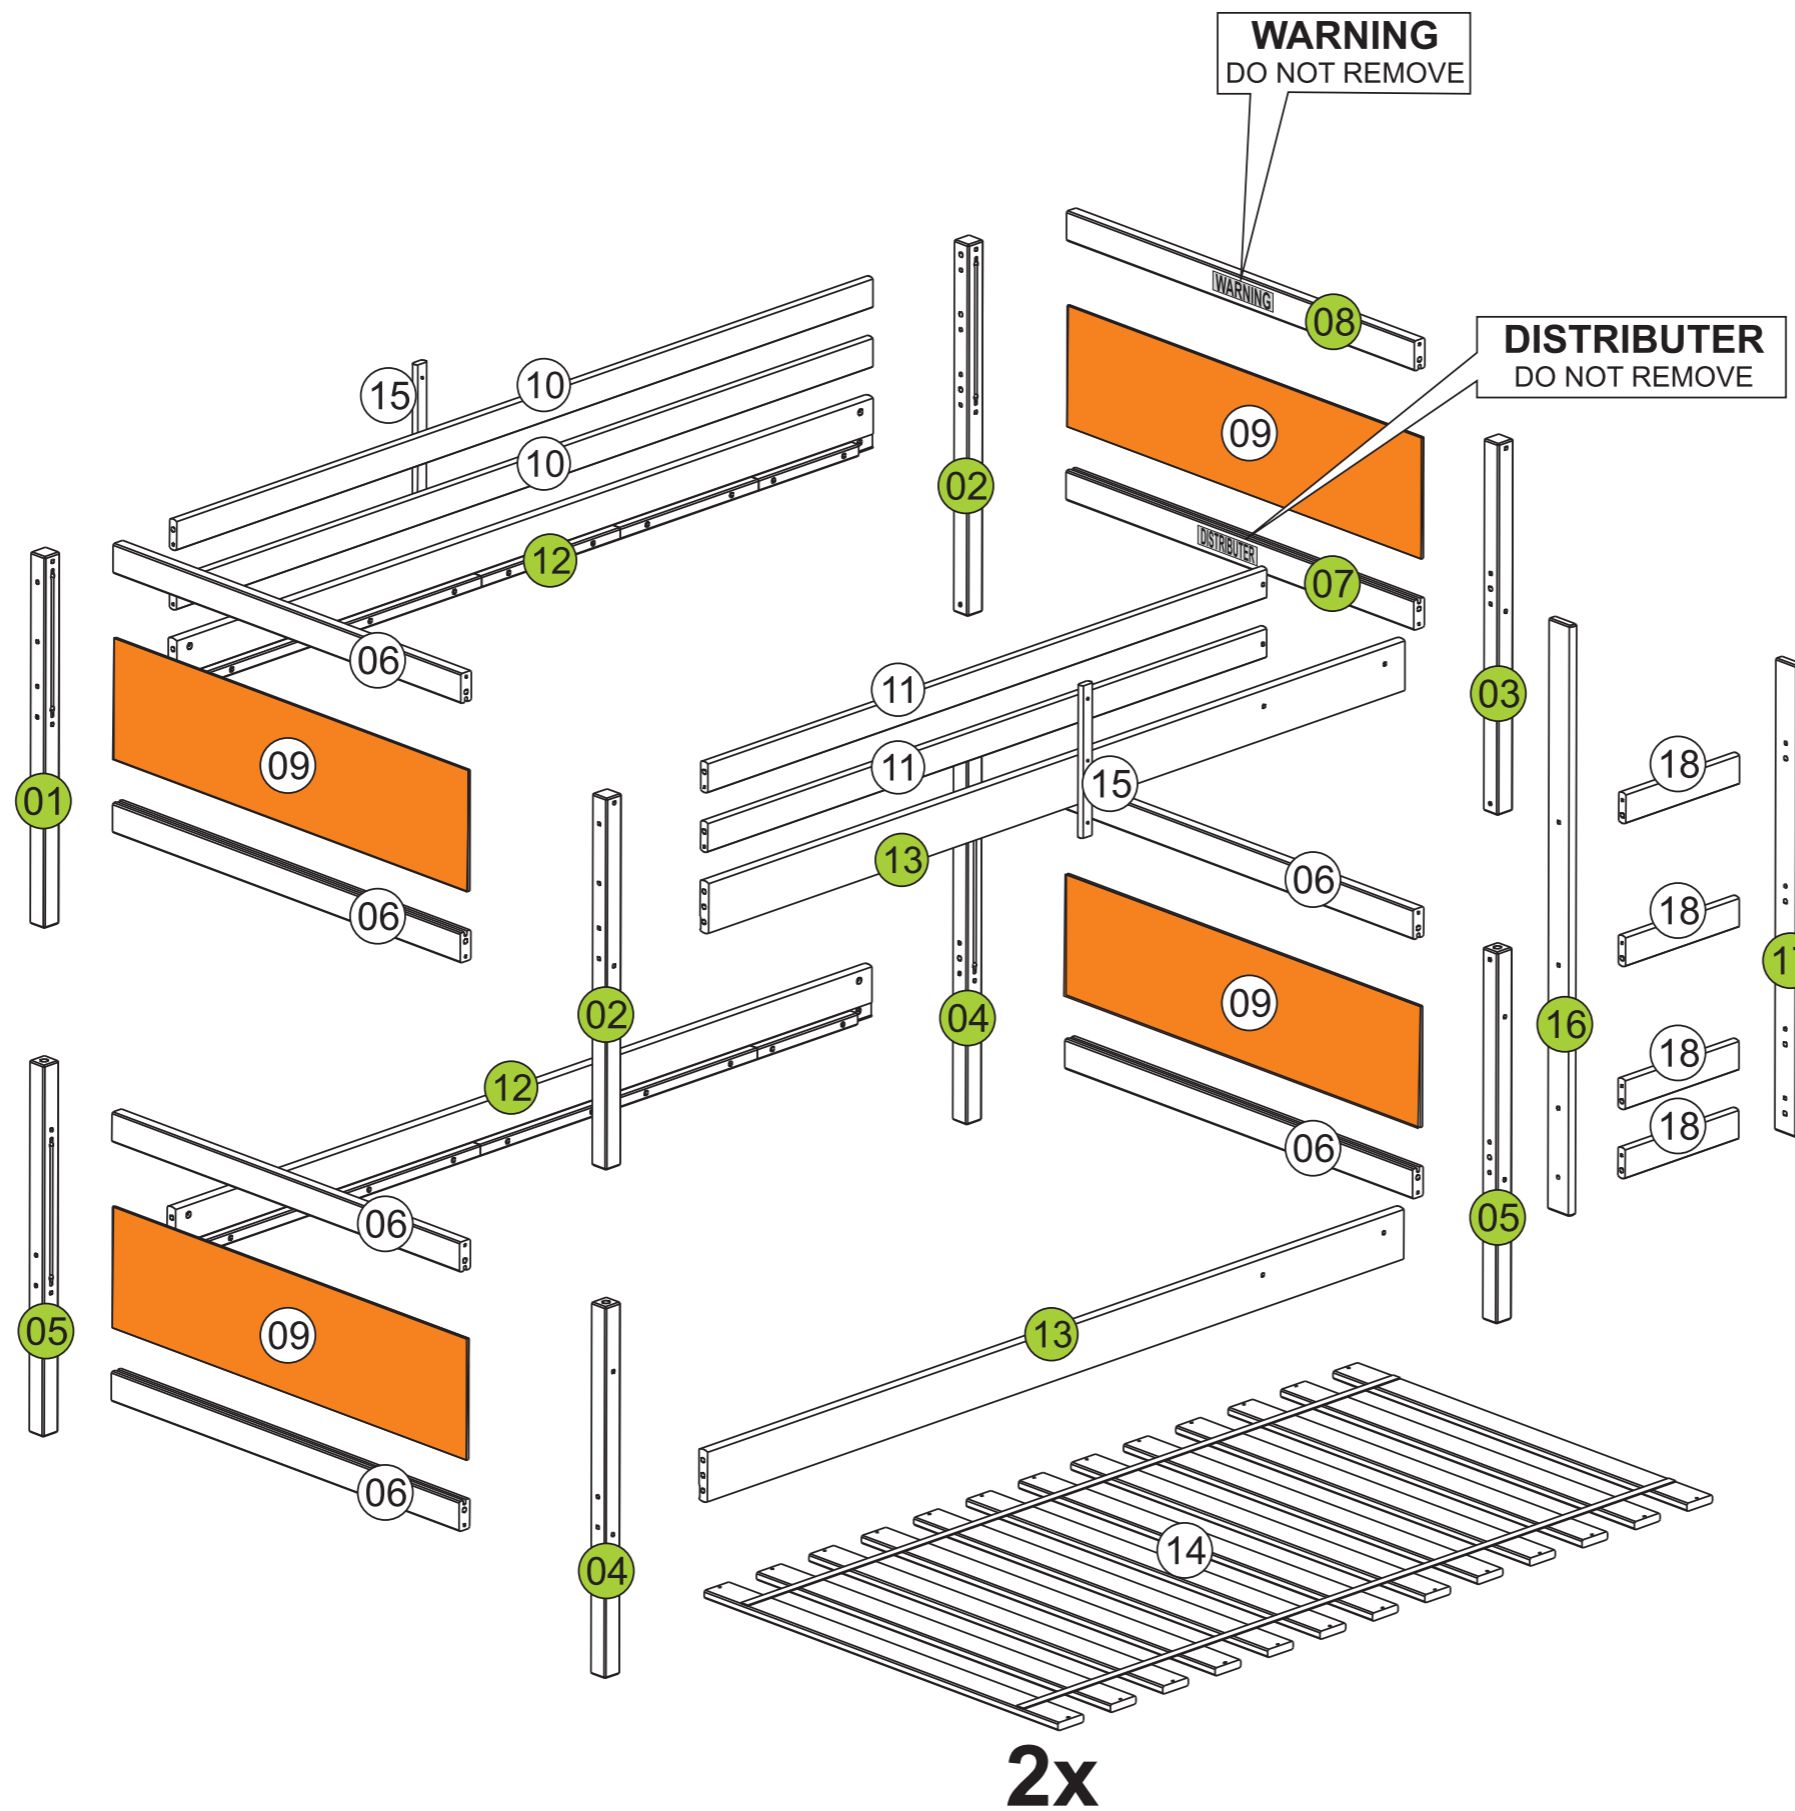

# TWIN TWIN MOD BUNK BED - AJMD0020WH

- Stamped pieces
- Composite wood (MDF/Hardwood)

# TWIN TWIN MOD BUNK BED - AJMD0020WH

Front View

Side View

Top View