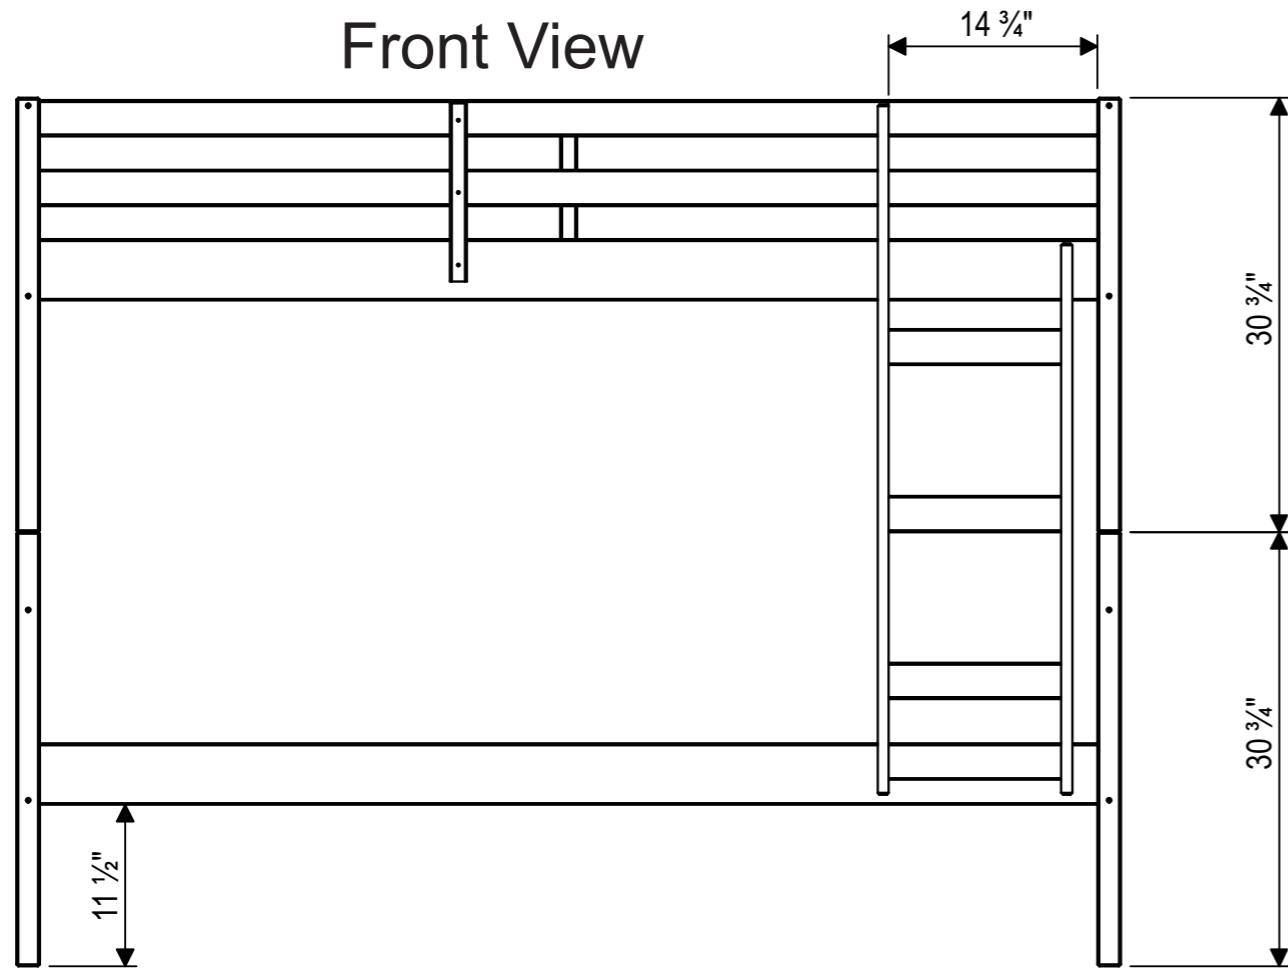

# TWIN TWIN MOD BUNK BED - AJMD0020WH

- Stamped pieces
- Composite wood (MDF/Hardwood)

# TWIN TWIN MOD BUNK BED - AJMD0020WH

Front View

Side View

Top View