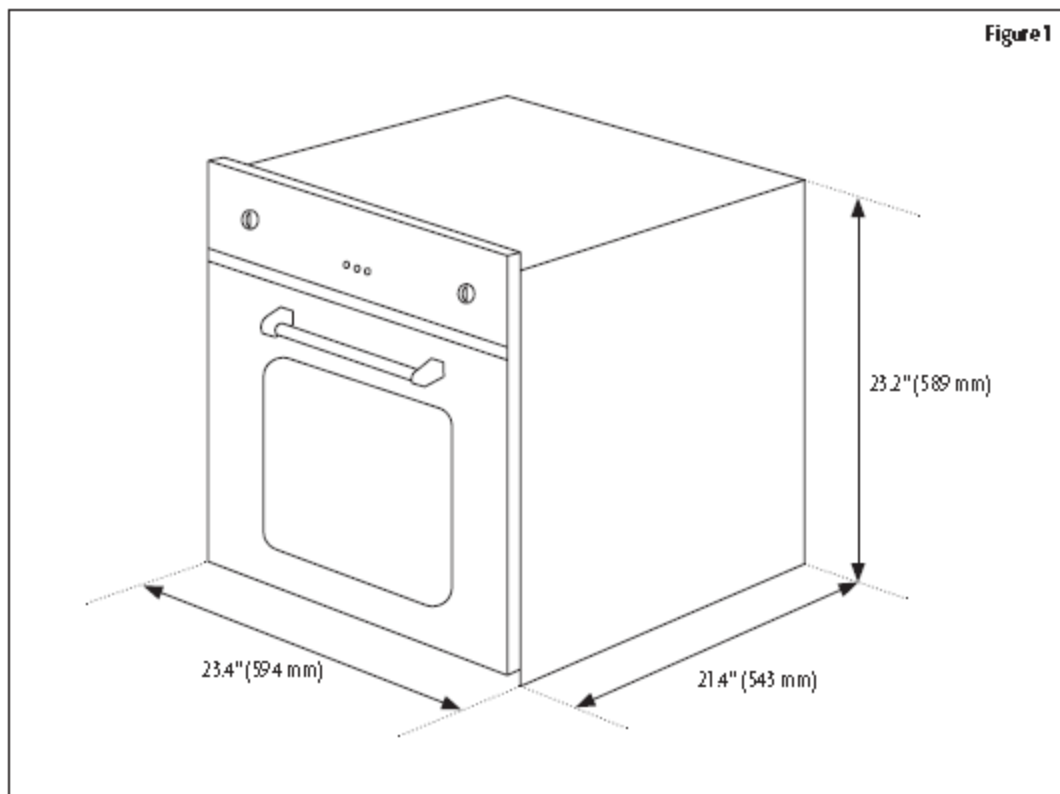

SPECIFICATIONS

Width	23.4" (594 mm)
Height	23.2" (589 mm)
Depth	21.4" (543 mm)
Weight	72 lbs. (32.5 kg)
Power Supply	240 v / 60 Hz
Capacity	2.2 Cu. Ft.
Rated Power	2300 W

Specifications are subject to change without notice