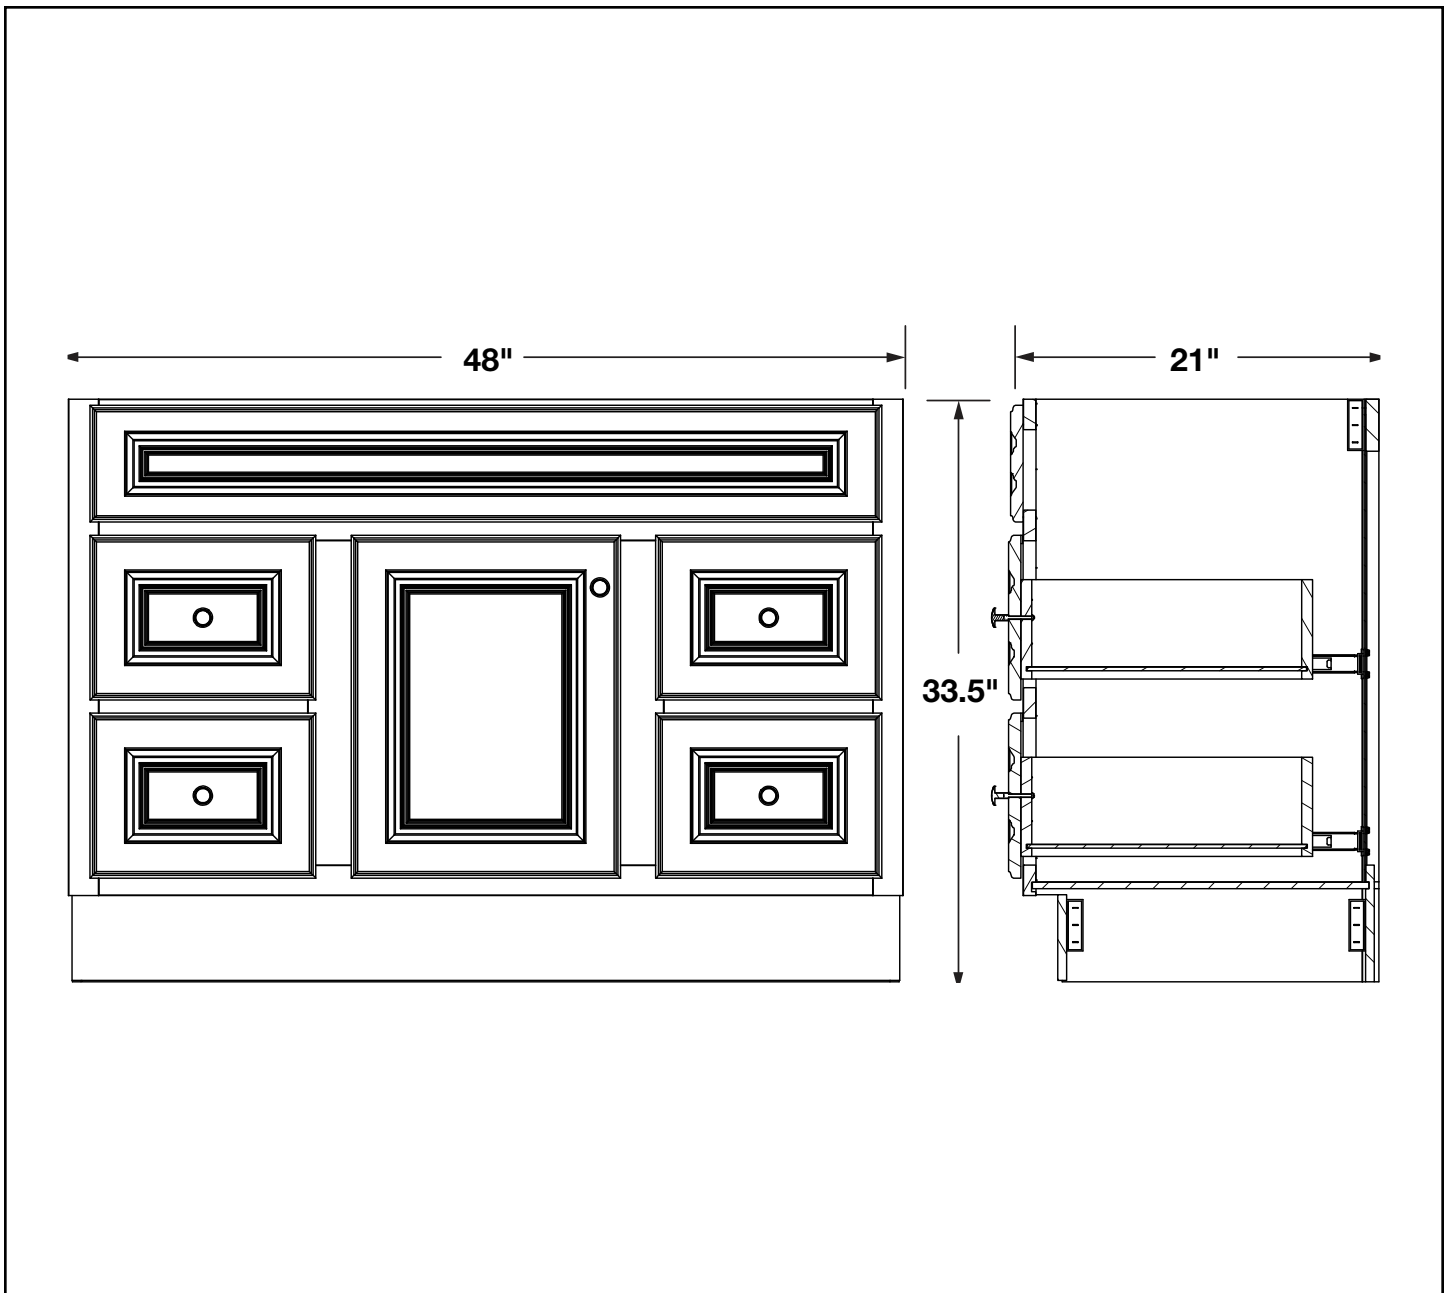

## HAMPTON SERIES - WHITE

48" Vanity Cabinet

HWH48DY

The information contained in this drawing is the sole property of RSI Home Products.  
Any reproduction in part or as a whole without the written permission of RSI Home Products is prohibited.