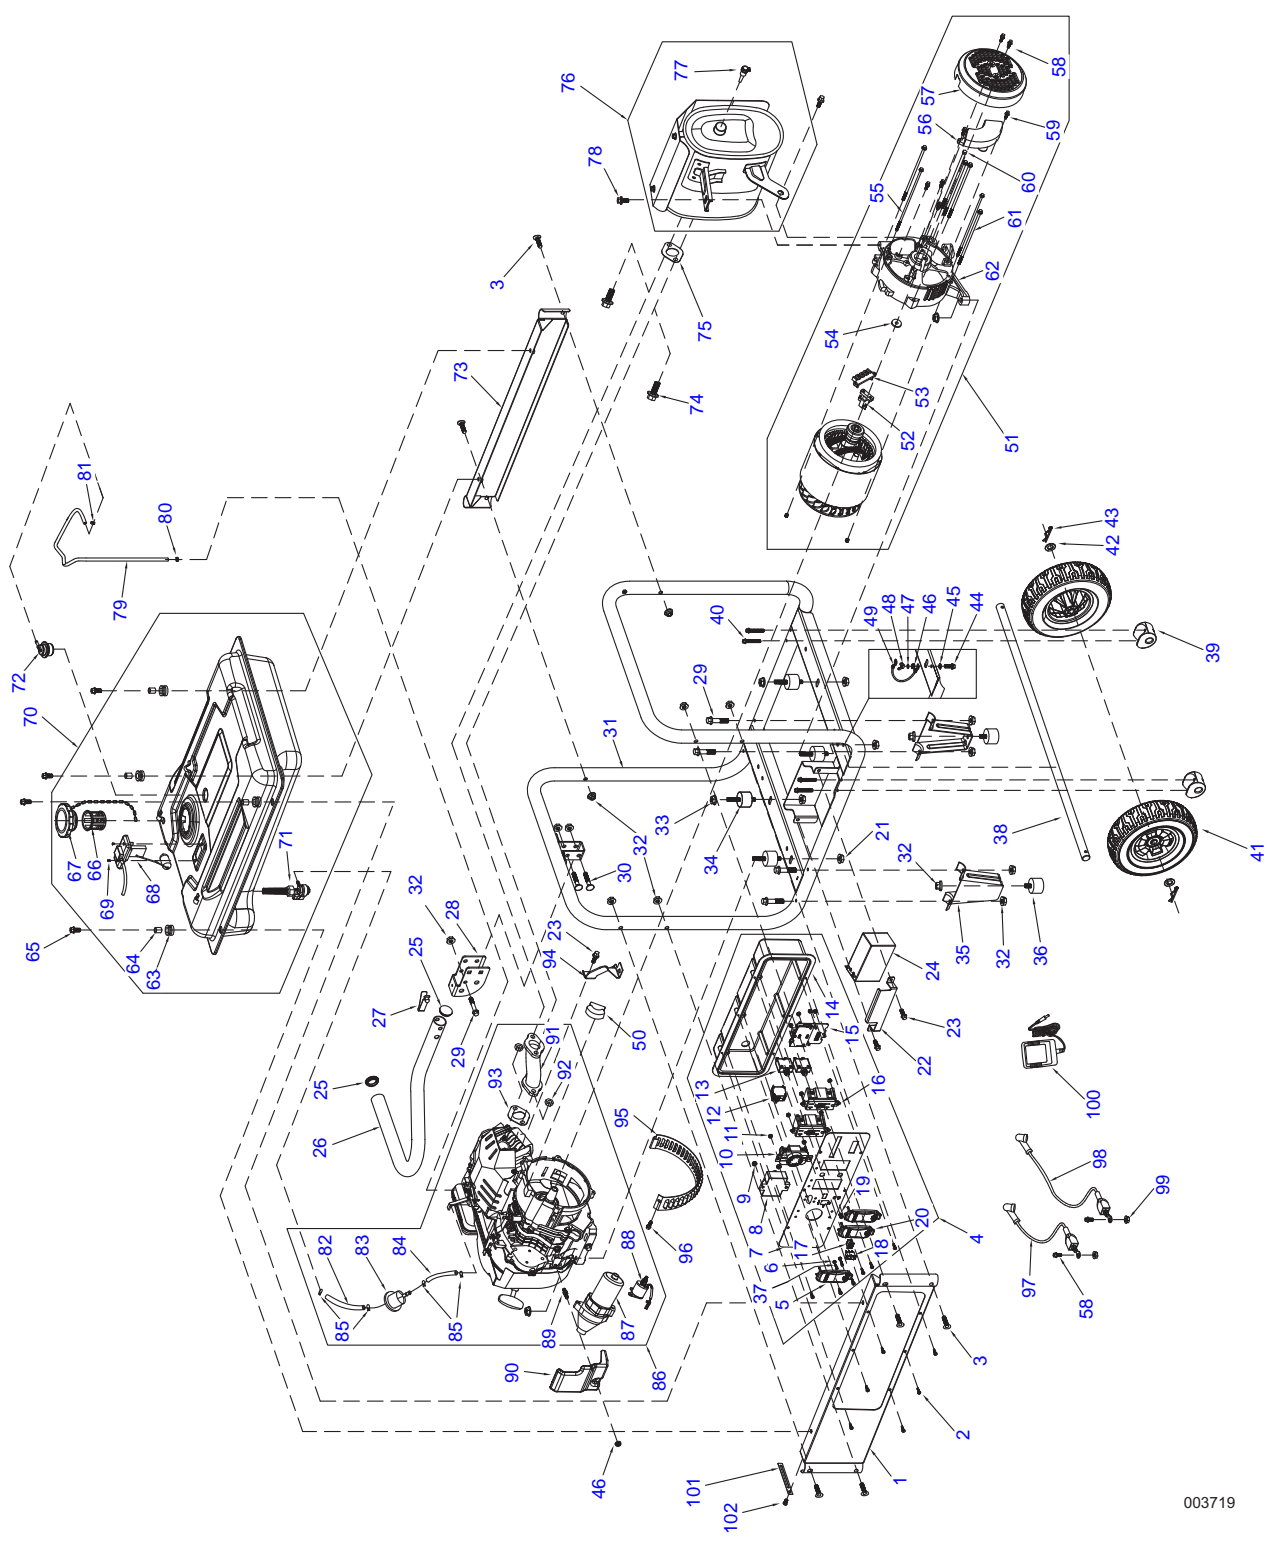

www.dewalt.com
1-888-431-6871

003719

Item	Part No.	Description	Qty.
1	0L36230110	FRAME RAIL (PAINT MATTE YELLOW)	1
2	10000007704	PAN HEAD SCREW (ST4.8X16)	12
3	0H1780	CURVED HEAD BOLT (M8X16)	6
4	10000007755	CONTROL PANEL ASSEMBLY	1
5	0L36230111	RECEPTACLE COVER	1
6	0L36230112	NUT (M3)	2
7	10000009050	CONTROL PANEL FACE PLATE	1
8	0L36230113	IDLE SPEED CONTROLLER	1
9	0L36230114	NUT (M5)	2
10	0K95240111	RECEPTACLE	1
11	0J86620108	NUT (M4)	10
12	0G9023C	CIRCUIT BREAKER (30A)	1
13	0H0265C	CIRCUIT BREAKER (20A)	2
14	0K2151	CONTROL PANEL BACK COVER	1
15	0L2853	MULTI-FUNCTION METER	1
16	10000008086	RECEPTACLE GFCI	2
17	0L36230115	IDLE SPEED SWITCH	1
18	0L36230116	ENGINE SWITCH	1
19	0J4959	BATTERY CHARGER INPUT 12VDC	1
20	0L36230117	RECEPTACLE COVER	2
21	0K22930127	NUT (M8)	4
22	0J06940ST03	BATTERY COVER BRACKET	1
23	0G84420194	BOLT (M6X12)	3
24	10000007800	BATTERY (9AH)	1
25	0H9760	HANDLE PLUG	2
26	0H97560ES03	HANDLE	1
27	0J5347	SNAP BUTTON	1
28	0K65110114	HANDLE BRACKET	1
29	G073144	BOLT (M8X45)	5
30	0H1781	CARRIAGE HEAD BOLT (M8X46)	2
31	10000007771	FRAME PMS159C	1
32	0K0098	NUT (M8)	15
33	0J4029	NUT (M10X1.25)	4
34	0K09150110	RUBBER VIBRATION MOUNT	4
35	10000007696	BENT FOOT FRAME	2
36	0J6141	RUBBER FOOT	2