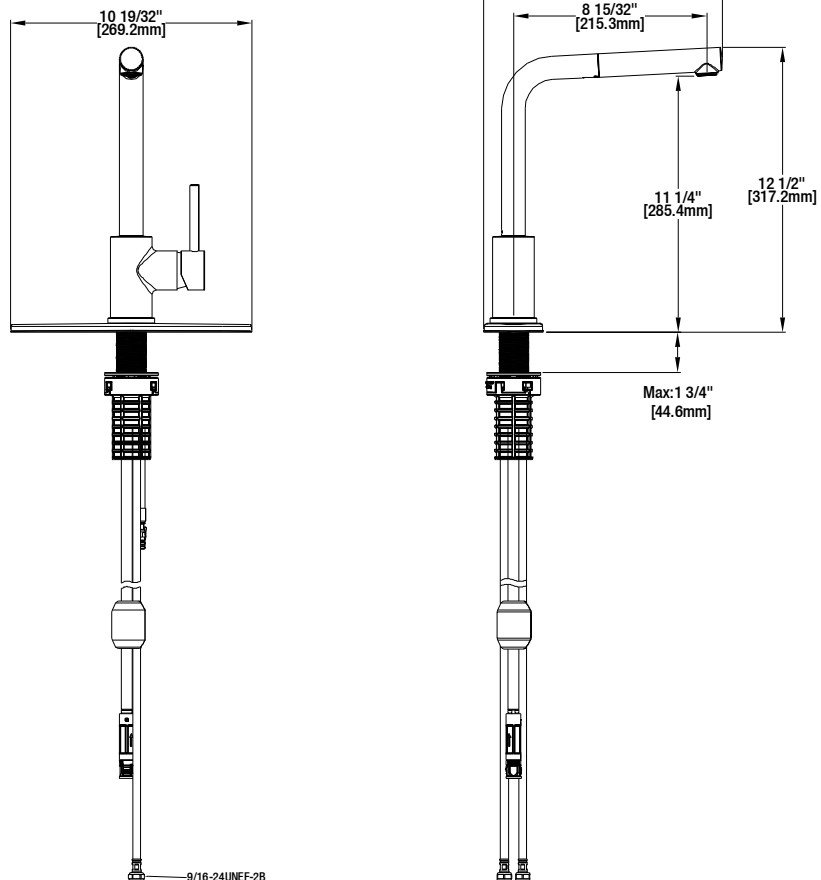

Menlo Single-Handle Pullout Sprayer Kitchen Faucet

MODEL	SKU #	FINISH
HD67439W-0001	306839049	Chrome
HD67439W-0008D2	306838814	Stainless Steel
HD67439W-0010H	309631703	Matte Black

FEATURES

- Requires 1 or 3-Hole Sink with 8" On-Center
- 3/8" IPS Connections
- Max Flow Rate: 1.8 gpm (6.8 L/min) at 60 psi
- Max Countertop Thickness: 1 3/4"
- Spout Reach: 8 15/32"
- Spout Height: 12 1/2"
- Ceramic Valve for Lifetime Drip-Free Operation
- With Zinc Lever Handle

CODE COMPLIANCE

- IAPMO Certified: ASME A112.18.1/CSA B125.1
- Compliant to NSF/ANSI 61 Section 9
- Compliant to NSF/ANSI 372
- Calgreen Certified
- Meets AB 1953 Lead Standard
- ADA Compliant

WARRANTY

- Limited Lifetime Warranty

INSTALLATION DIMENSIONS

Glacier Bay reserves the right to make changes in specifications and materials and to change and discontinue models, both without notice or obligation. Dimensions are for reference only.