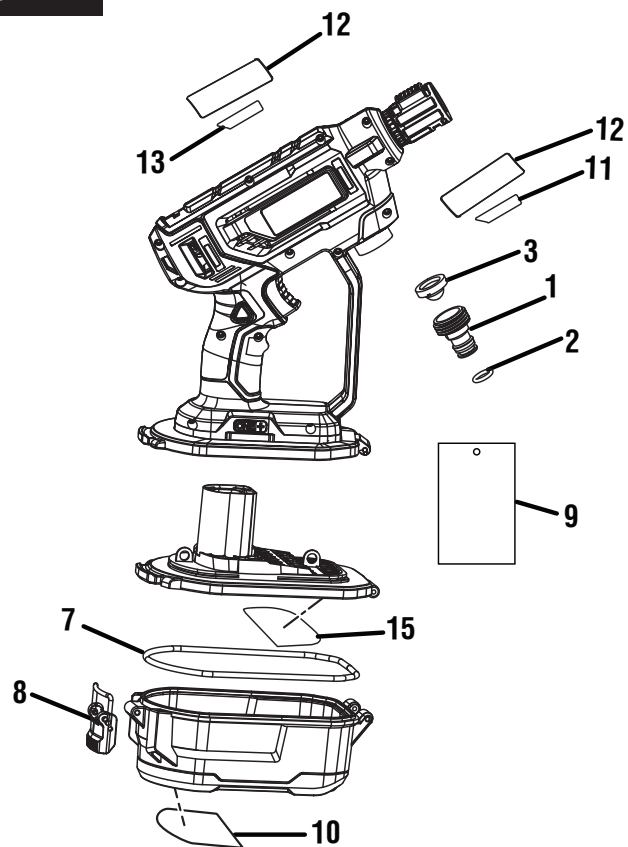

REPLACEMENT PARTS LIST

BRAND RYOBI		DESCRIPTION 18 Volt EZCLEAN Power Cleaner
MODEL NO. RY120350VNM	MFG. NO. 095079439	

TECHTRONIC INDUSTRIES POWER EQUIPMENT

P.O. Box 1288, Anderson, SC 29622 ■ 1-800-525-2579 ■ www.ryobitools.com

998000555
2-12-21 (Rev:01)

The model number and manufacturing location will be found on a label attached to the product. Always mention this information in all communications regarding this product and when ordering parts.

RY120350VNM

PARTS LIST

KEY NO.	PART NO.	DESCRIPTION	QTY.
1	308751020	Inlet Connector	1
2	570742189	O-Ring (11.3 x 2.5)	1
3	308103009	Water Inlet Filter	1
4	308835115	Siphon Hose Assembly	1
5	310448023	Spray Wand Assembly with 3-in-1 Nozzle	1
6	310448032	Extension Wand	1
7	570742188	O-Ring (142.5 x 4)	1
8	527932016	Latch	1
9	940657337	Danger Hangtag (FR/SP)	1

KEY NO.	PART NO.	DESCRIPTION	QTY.
10	940657336	Danger/Icon Label	1
11	940779299	EZCLEAN Logo Label (Right)	1
12	940779298	RYOBI Logo Label	2
13	940779300	EZCLEAN Logo Label (Left)	1
14	941166090	Hose Wrap Label	1
15	941588534	Data Label	1
	Not Shown:		
	998000327	Operator's Manual	