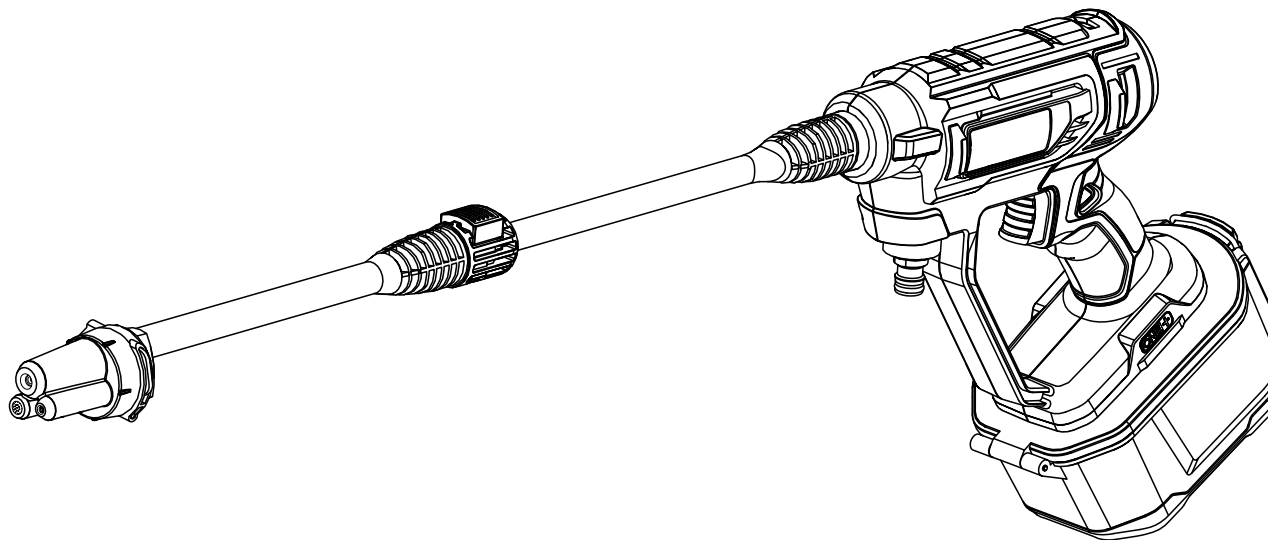

REPLACEMENT PARTS LIST

BRAND RYOBI		DESCRIPTION 18 Volt EZCLEAN Power Cleaner
MODEL NO. RY120350VNM	MFG. NO. 095079439	

TECHTRONIC INDUSTRIES POWER EQUIPMENT

P.O. Box 1288, Anderson, SC 29622 ■ 1-800-525-2579 ■ www.ryobitools.com

RY120350VNM

PARTS LIST

KEY NO.	PART NO.	DESCRIPTION	QTY.
1	308751020	Inlet Connector	1
2	570742189	O-Ring (11.3 x 2.5)	1
3	308103009	Water Inlet Filter	1
4	308835115	Siphon Hose Assembly	1
5	310448023	Spray Wand Assembly with 3-in-1 Nozzle	1
6	310448032	Extension Wand	1
7	570742188	O-Ring (142.5 x 4)	1
8	527932016	Latch	1
9	940657337	Danger Hangtag (FR/SP)	1