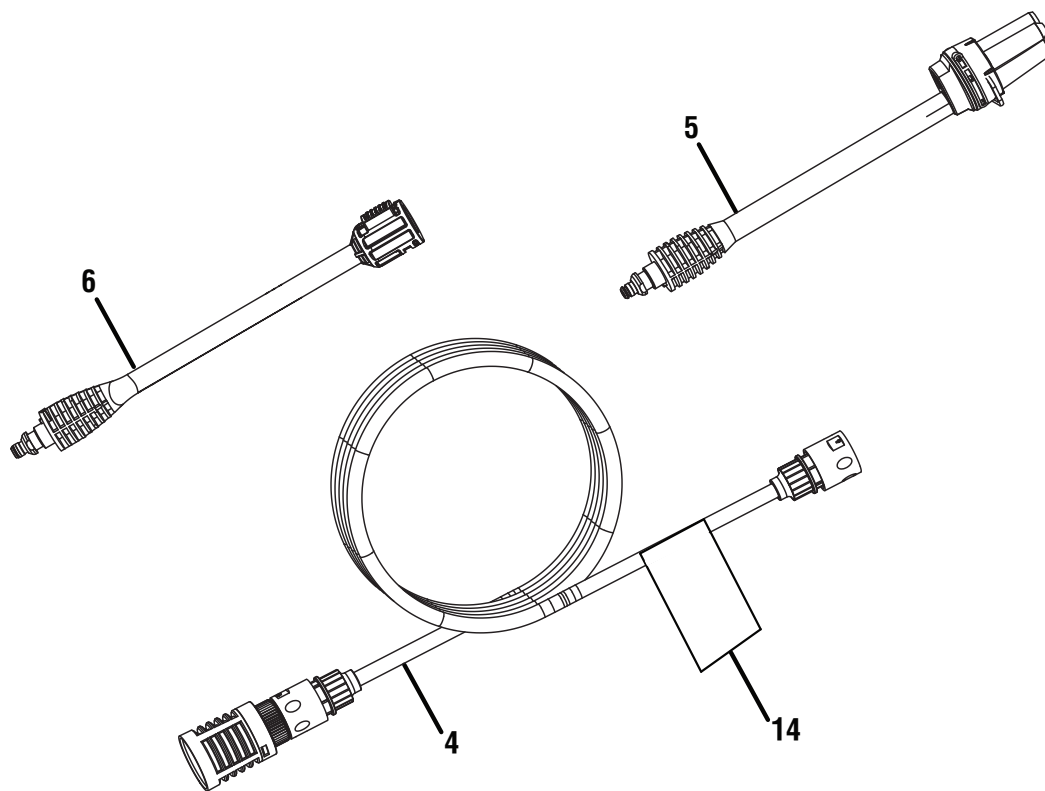

REPLACEMENT PARTS LIST

BRAND RYOBI		DESCRIPTION 18 Volt EZCLEAN Power Cleaner
MODEL NO. RY120350VNM	MFG. NO. 095079439	

TECHTRONIC INDUSTRIES POWER EQUIPMENT

P.O. Box 1288, Anderson, SC 29622 ■ 1-800-525-2579 ■ www.ryobitools.com

998000555
2-12-21 (Rev:01)

The model number and manufacturing location will be found on a label attached to the product. Always mention this information in all communications regarding this product and when ordering parts.

RY120350VNM

PARTS LIST

KEY NO.	PART NO.	DESCRIPTION	QTY.
1	308751020	Inlet Connector	1
2	570742189	O-Ring (11.3 x 2.5)	1
3	308103009	Water Inlet Filter	1
4	308835115	Siphon Hose Assembly	1
5	310448023	Spray Wand Assembly with 3-in-1 Nozzle	1
6	310448032	Extension Wand	1
7	570742188	O-Ring (142.5 x 4)	1
8	527932016	Latch	1
9	940657337	Danger Hangtag (FR/SP)	1

KEY NO.	PART NO.	DESCRIPTION	QTY.
10	940657336	Danger/Icon Label	1
11	940779299	EZCLEAN Logo Label (Right)	1
12	940779298	RYOBI Logo Label	2
13	940779300	EZCLEAN Logo Label (Left)	1
14	941166090	Hose Wrap Label	1
15	941588534	Data Label	1
	Not Shown:		
	998000327	Operator's Manual	