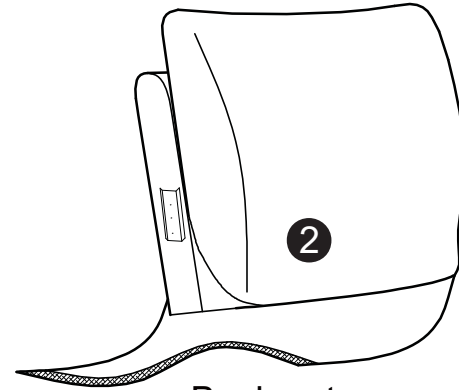

866-626-7826

For prompt, reliable service; please have your assembly manual ready.

WARNING

- This product has been designed for seating one (1) average adult. To prevent injury and damage to this unit, PROHIBIT jumping on it.
- This product is designed for home use and not intended for commercial use.
- Children under the age of 5, small infants and babies should not sleep alone on this product for safety reasons.
- Recommended # of people needed for handling: 2 (however it is always better to have an extra hand.)
- THIS INSTRUCTION BOOKLET CONTAINS **IMPORTANT** SAFETY INFORMATION. PLEASE READ AND KEEP FOR FUTURE REFERENCE.

PARTS

Seat Body
QTY:1

Backrest
QTY:1

Arm
QTY:1 Pair

Leg
QTY:4

M10 Washer
(Outer Dim. 45mm)
QTY:4

Step 1 :

Step 1 :