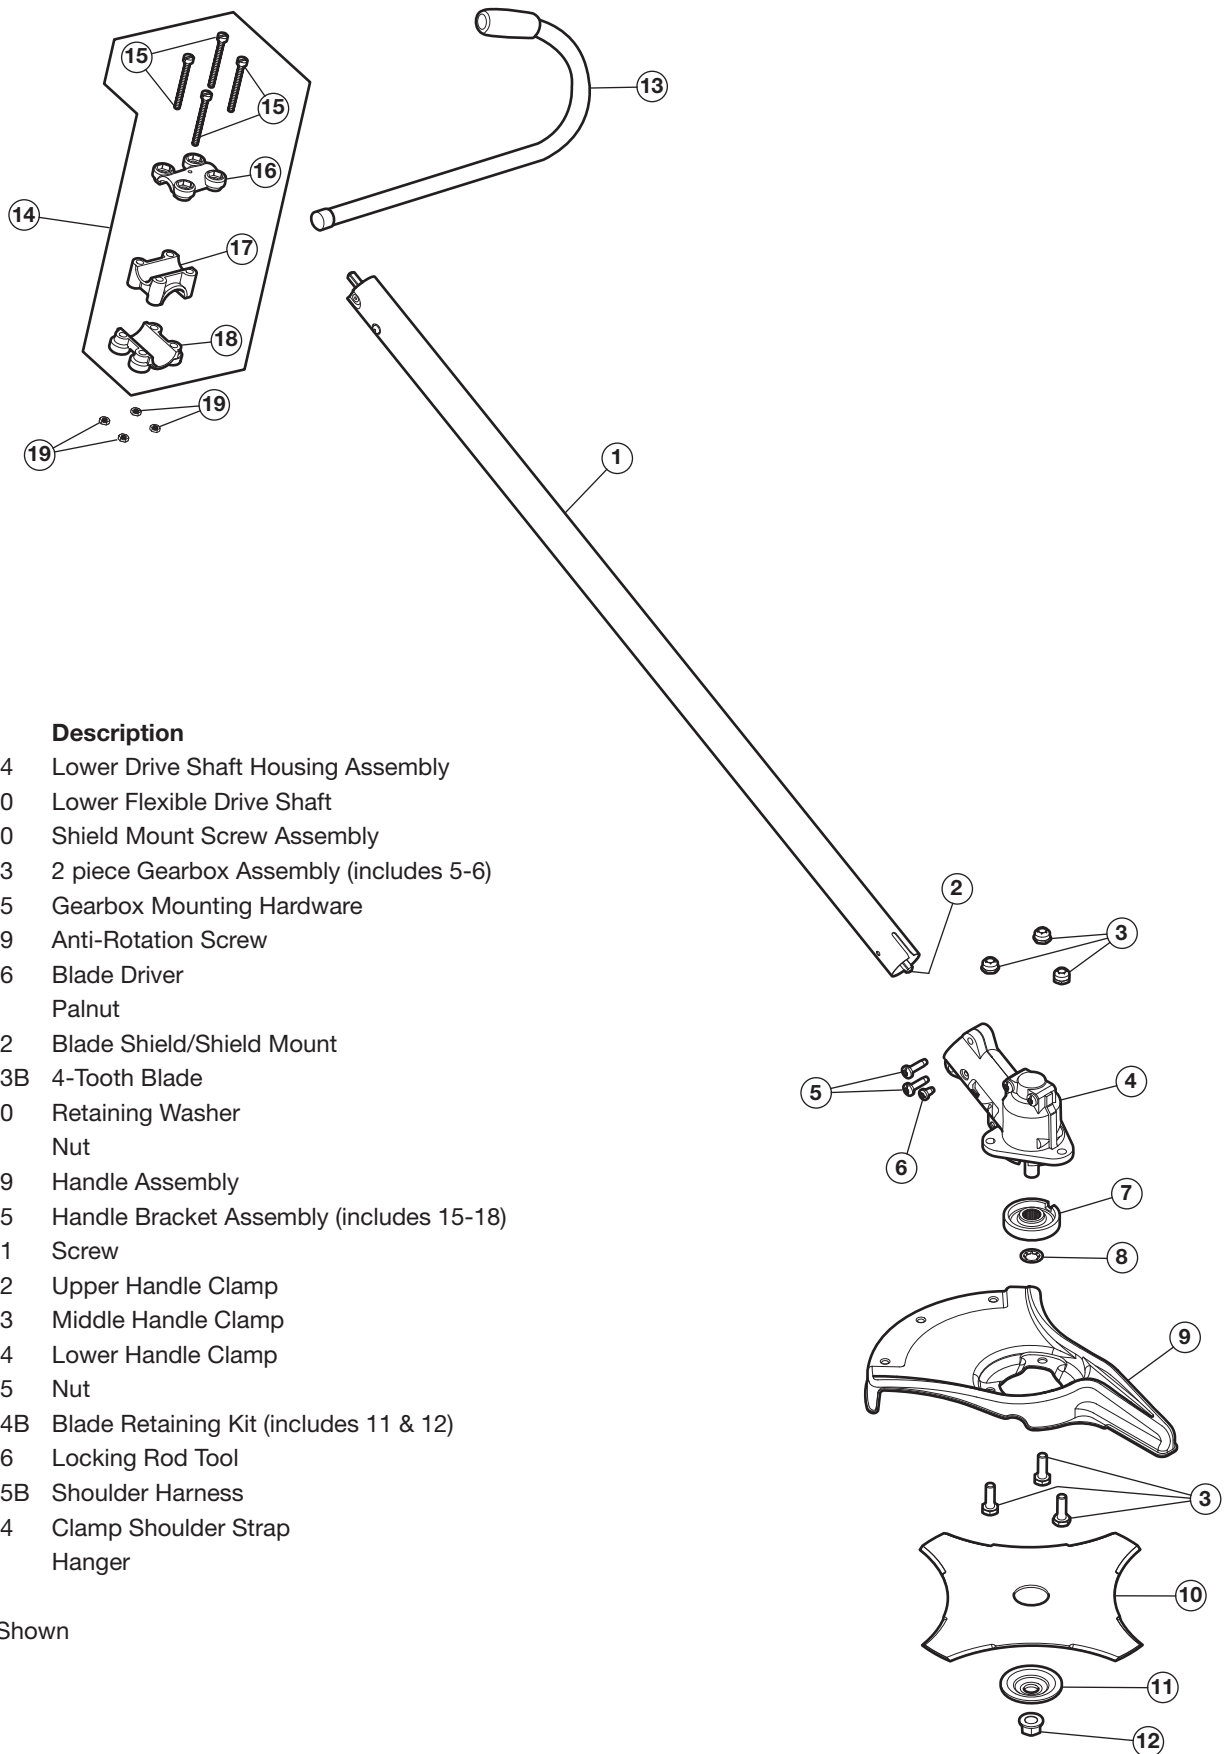

# REPLACEMENT PARTS - MODEL TPB720 BRUSHCUTTER ATTACHMENT

PPN 41AJBA-C902

Item	Part No.	Description
1	791-180804	Lower Drive Shaft Housing Assembly
2	791-613300	Lower Flexible Drive Shaft
3	791-182200	Shield Mount Screw Assembly
4	791-182193	2 piece Gearbox Assembly (includes 5-6)
5	791-182195	Gearbox Mounting Hardware
6	791-182519	Anti-Rotation Screw
7	791-182196	Blade Driver
8	753-04348	Palnut
9	791-147492	Blade Shield/Shield Mount
10	791-145873B	4-Tooth Blade
11	791-147490	Retaining Washer
12	712-04105	Nut
13	791-181099	Handle Assembly
14	791-683295	Handle Bracket Assembly (includes 15-18)
15	791-181811	Screw
16	791-181812	Upper Handle Clamp
17	791-181813	Middle Handle Clamp
18	791-181814	Lower Handle Clamp
19	791-181815	Nut
*	791-180014B	Blade Retaining Kit (includes 11 & 12)
*	791-613226	Locking Rod Tool
*	791-682075B	Shoulder Harness
*	791-180194	Clamp Shoulder Strap
*	731-08926	Hanger
*		Items Not Shown