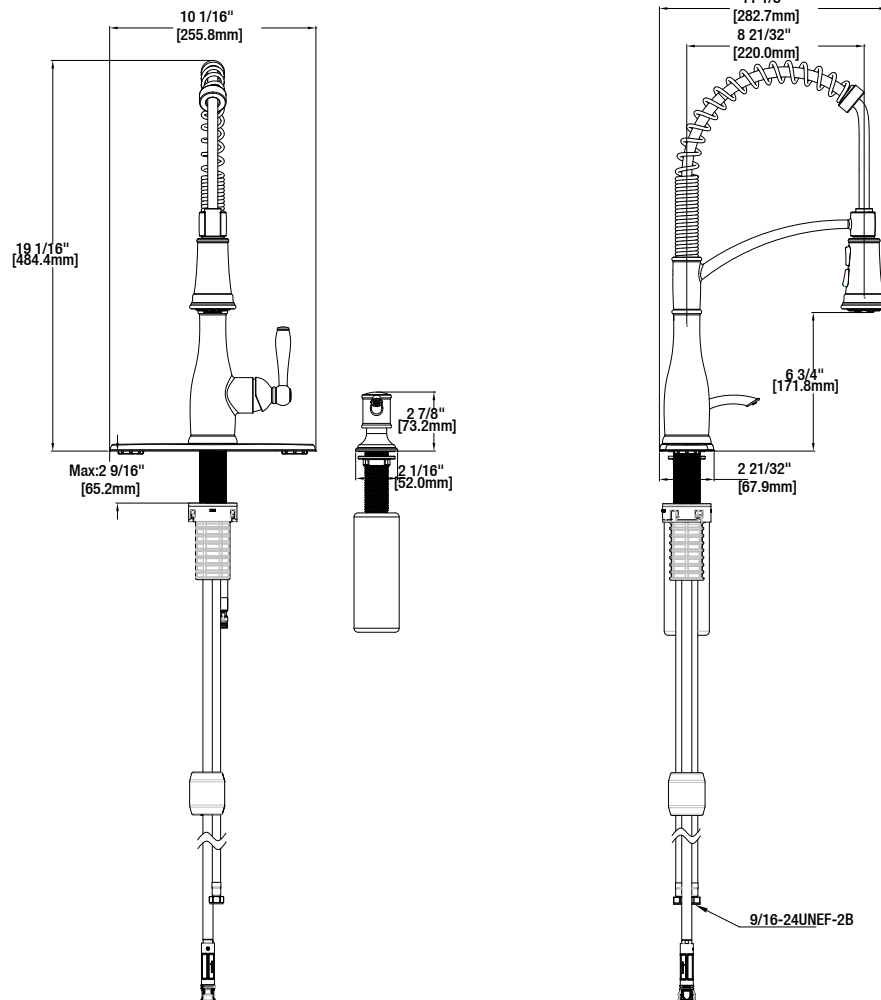

FEATURES

- Requires 2 Hole or 4 Hole Sink with 8" On-Center
- Max Flow Rate: 1.8 gpm (6.8 L/min) at 60 psi
- Max Countertop Thickness: 2 9/16"
- Spout Reach: 8 21/32"
- Spout Height: 19 1/16"
- Ceramic Valve for Lifetime Drip-Free Operation
- With Zinc Lever Handle
- With TurboSpray
- FastMount Installation

CODE COMPLIANCE

- IAPMO Certified: ASME A112.18.1/CSA B125.1
- NSF 61 Section 9
- NSF 372
- Calgreen Certified
- Meets AB 1953 Lead Standard
- ADA Compliant

WARRANTY

- Limited Lifetime Warranty

Mandouri Single-Handle Spring Neck Pull-Down Sprayer Kitchen Faucet

MODEL	SKU #	FINISH
HD67458-1301	311746352	Chrome
HD67458-1308D2	1004741115	Stainless Steel
HD67458-1310H	311746351	Matte Black

INSTALLATION DIMENSIONS

Glacier Bay reserves the right to make changes in specifications and materials and to change and discontinue models, both without notice or obligation. Dimensions are for reference only.