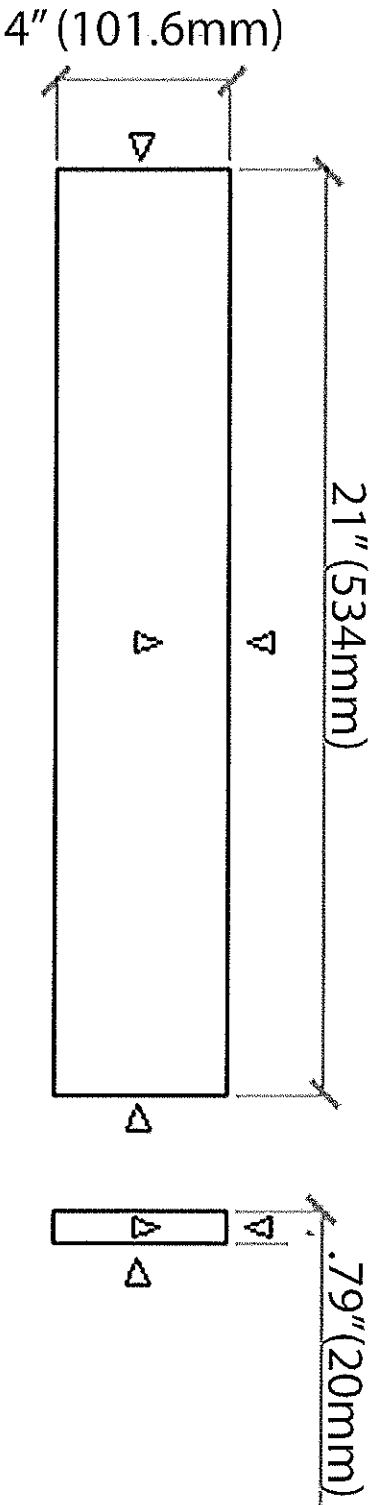

21" Sidesplash

For use on 22" Depth Tops

HALSTEAD

INTERNATIONAL

Premium Edge Tops: Ivory Select Travertine Noche Rustico Travertine Antiqued Black Crema Marfil Light Emperor Sircolo Gallo Ornamental Santa Cecilia
Flat Edge Tops: Carrara Golden Hill Napoli Dunescape Slate Grey Snowstorm Sedona Sterling Grey Stoneybrook

Δ = polish