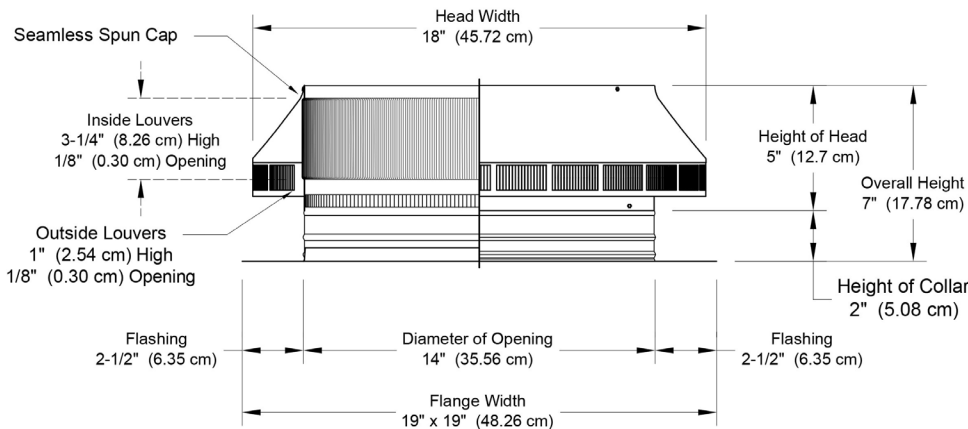

Active Ventilation Products Inc

800-Roof-Vent (766-3836) • 845-565-7770

roofvents.com • sales@roofvents.com

PV-14-C02 Pop Vent - Exhaust

- Removes heat from the attic in the summer and moisture from the attic in the winter
- Durable, all aluminum construction
- Collars are available to increase the height of the vent
- Head of the vent is removable so that the base is easy to install on roof
- UL Certified, tested to 50+ PSF
- Paint colors available

DIMENSIONS & SPECIFICATIONS

Pitch Capacity	
Min.	Max.
2.5/12	12/12
Net Free Vent Area	
(sq. inches)	(sq. feet)
144	1.00
Application per Sq. Foot	
(1/150)	(1/300)
300	600
Weight	
5.5 lbs	