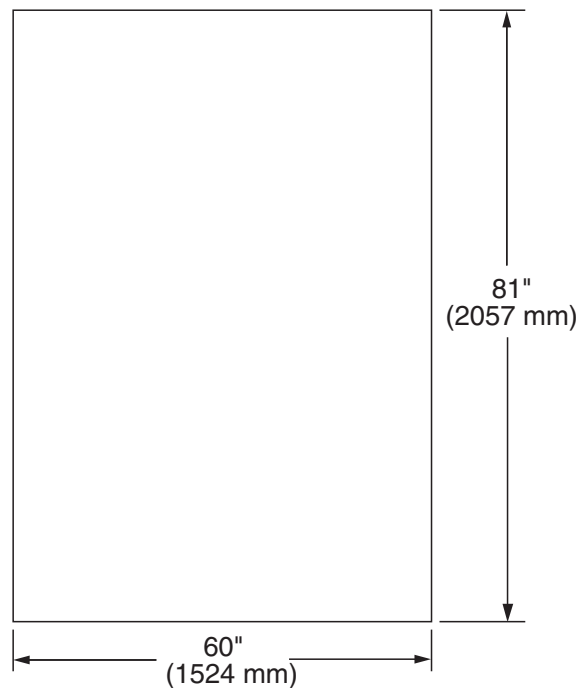

# 60" W x 81" H Back Bath Wall

## □ HD6081BW 60" W x 81" H Back Bath Wall

- Durable acrylic capped ABS Material
  - Glue-up installation over greenboard
  - Measures 60" wide x 81" high
  - Can be trimmed to 54"- 60" width and 72"-81" high to accommodate a standard or custom alcove
  - Surface can be easily cleaned with soap and warm water
  - Limited Lifetime warranty against manufacturer's defects for residential
  - Professional installation highly recommended
- 3 Wall Alcove Specification:**
- 30"- 36" deep x 54"- 60" wide x 72"- 81" high
  - For a 3-wall alcove installation, must use with HD3698SW - Side Walls - Set of 2

### Nominal Dimensions:

60" wide x 81" high  
(1524 x 2057 mm)

#### To Be Specified - Optional:

HD3698SW.XXX - 36" W x 98" H Side Walls - Set of 2  
HD8022.XXX - 4-Shelf Corner Caddy  
HD8023.XXX - Corner Shelf - Set of 2  
HD8024.XXX - 4-Piece Window Trim Kit