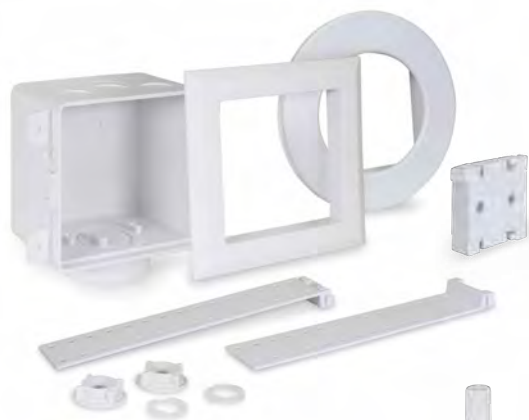

WASHING MACHINE BOXES

UniBox™
Universal Supply Box

UniBox Icemaker Outlet Box

Durable ABS Box • Brass Valve

- Provides safe water supply for ice maker and water dispenser
- 1/4 inch OD Compression outlet with quarter turn brass ball valve
- 3" box depth. adjustable faceplate allows up to 1" wall thickness

UniBox Icemaker Outlet Box

Includes: Valve & nut, faceplate, mounting brackets and interlocking center clip

PART #	ENDS	DESCRIPTION	CASE	PALLET
SB100-T	Sweat/MIP	Icemaker Outlet Box	20	880
SB100-C	CPVC	Icemaker Outlet Box	20	880
SB100-P	F1807 PEX	Icemaker Outlet Box	20	880
SB100-F	F1960 PEX	Icemaker Outlet Box	20	880
SB100-U	Push-Fit	Icemaker Outlet Box	20	880
SB100-R	Press	Icemaker Outlet Box	20	880

UniBox Icemaker Outlet Box w/ Hammer Arrester

Includes: Valve & nut, faceplate, mounting brackets and interlocking center clip

PART #	ENDS	DESCRIPTION	CASE	PALLET
SB100-TH	Sweat/MIP	Icemaker Outlet Box With Hammer	20	880
SB100-CH	CPVC	Icemaker Outlet Box With Hammer	20	880
SB100-PH	F1807 PEX	Icemaker Outlet Box With Hammer	20	880
SB100-FH	F1960 PEX	Icemaker Outlet Box With Hammer	20	880
SB100-UH	Push-Fit	Icemaker Outlet Box With Hammer	20	880
SB100-RH	Press	Icemaker Outlet Box With Hammer	20	880

UniBox Parts & Accessories

PART #	DESCRIPTION	CASE	PALLET
SB100	Unibox Multi-Purpose Inlet / Outlet Box	20	880
SB100-1	UniBox Square Faceplate	50	-
SB100-2	Unibox Round Faceplate	50	-
SB100-3	Unibox 2 Mounting Brackets & Interlocking Center Clip	100	-
SB100-6	Unibox Valve Nuts & Spacer	100	-