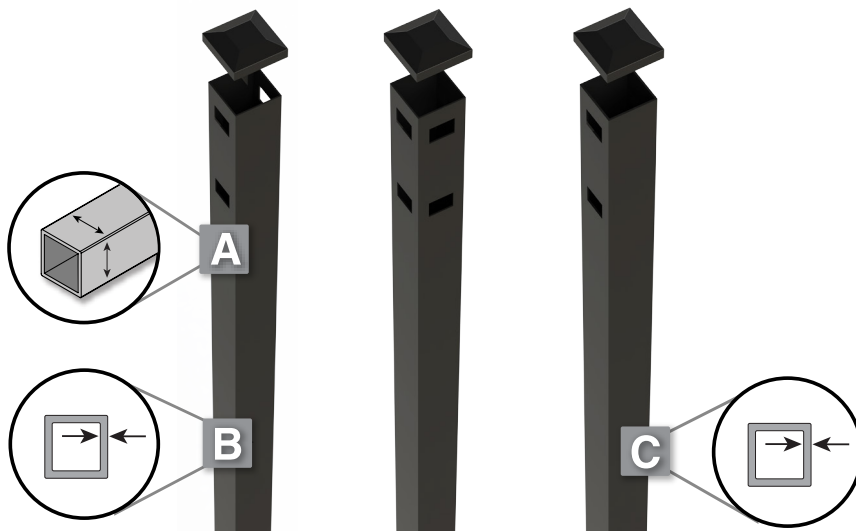

### Quality

FENCE STYLE	NEWTOWN 6ft	VININGS 79in, 6ft, 7ft
<b>A Post Size</b>	2" x 2" All Styles	
<b>B Line and Corner Post Thickness</b>	.062" All Styles	
<b>C End/Gate Post Thickness</b>	.080" All Styles	
<b>Post Spacing</b>	72-1/2" All Styles	
<b>Installation Hardware Included</b>	Yes, All Styles	

Line

Corner

End/Gate