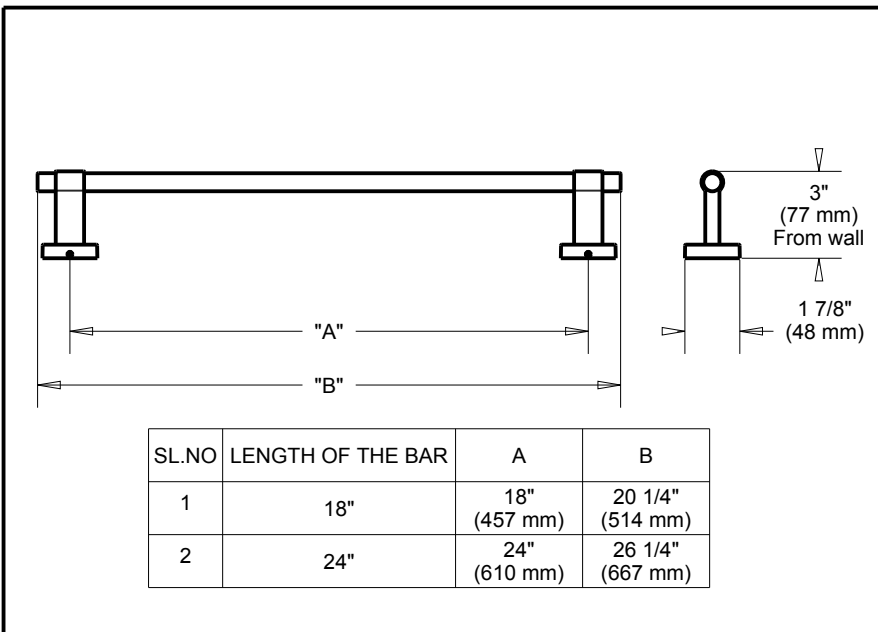

## STANDARD SPECIFICATIONS:

- Wood blocking is preferable behind all wall surfaces. If wood blocking is not available, the following fasteners are suggested: Tile/Masonry-Plastic or lead Anchors Plaster/drywall-Toggle bolts.
- Mounting hardware and mounting template included with product.