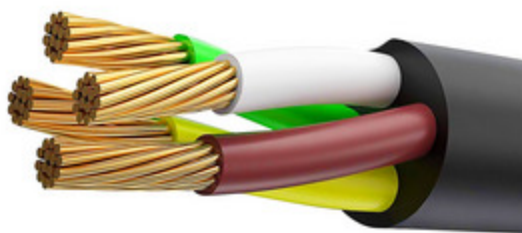

12500W HIGH PERFORMANCE

50AMP
12500W
30FT/9.14M

12500W High Performance

The cord has a configuration of 50 amp 125/250 volts with a max rating of 12500 watts. With these traits, our locking power cord allows you to connect the campground or park power to your RV, Motorhome, Trailer, or vehicle with a built-in CS6364 inlet.