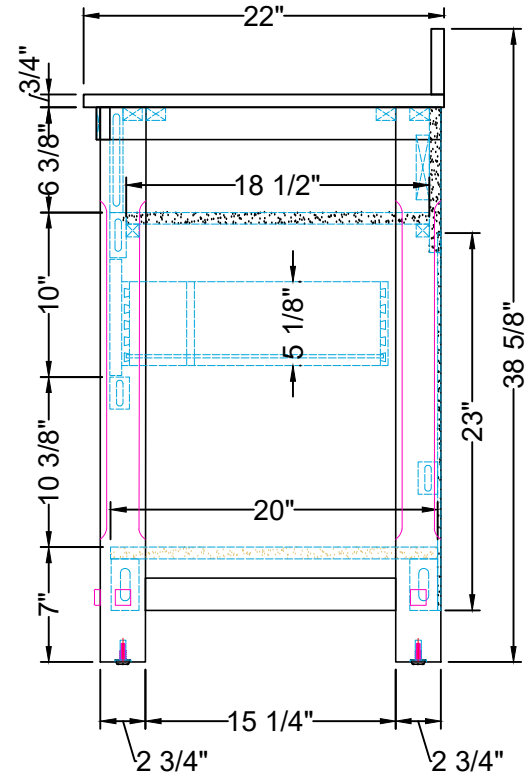

# HOME DECORATORS COLLECTION

Wellford

31" Vanity Cabinet with Top

Wellford-31

Wellford-31

Drawer hardware

# WASH BASIN - PLUMBING CRITERIA

DOVETAIL L JOINT

Wellford-31