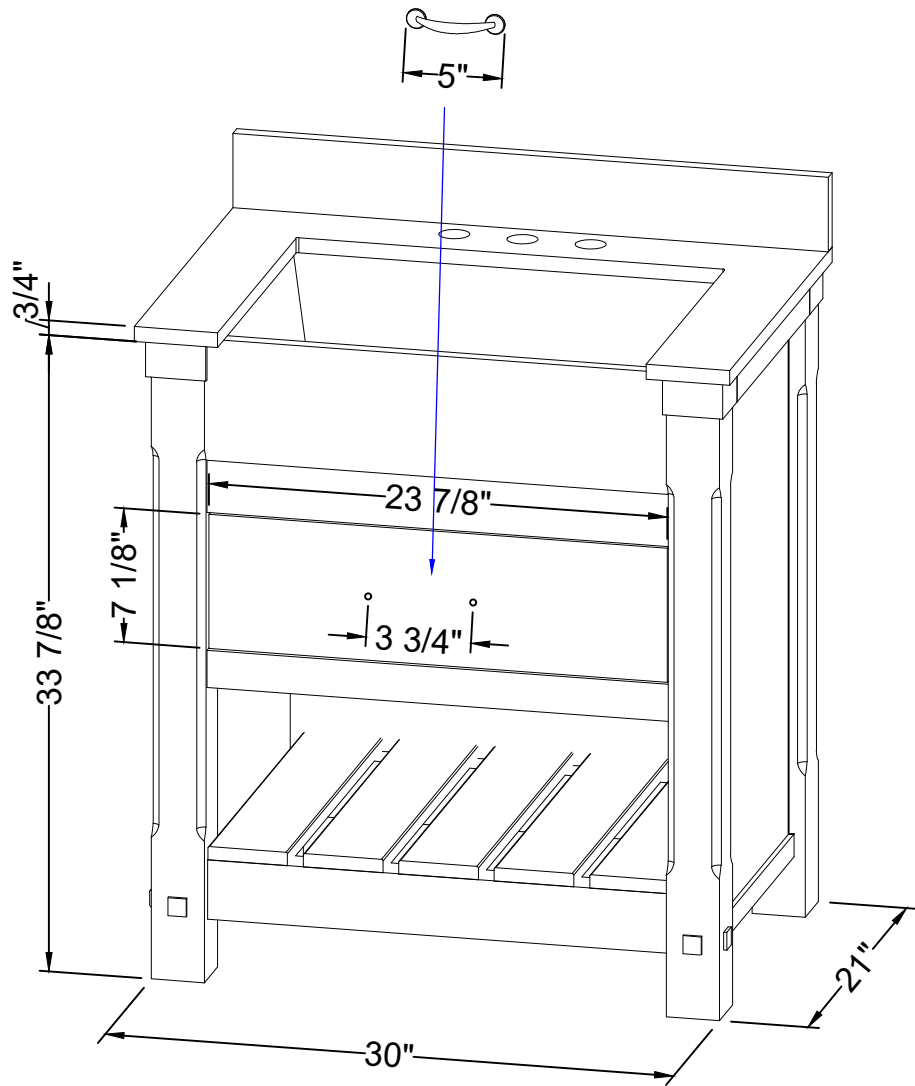

# HOME DECORATORS COLLECTION

Wellford

31" Vanity Cabinet with Top

Wellford-31

Wellford-31

Drawer hardware

# WASH BASIN - PLUMBING CRITERIA

DOVETAIL L JOINT

Wellford-31