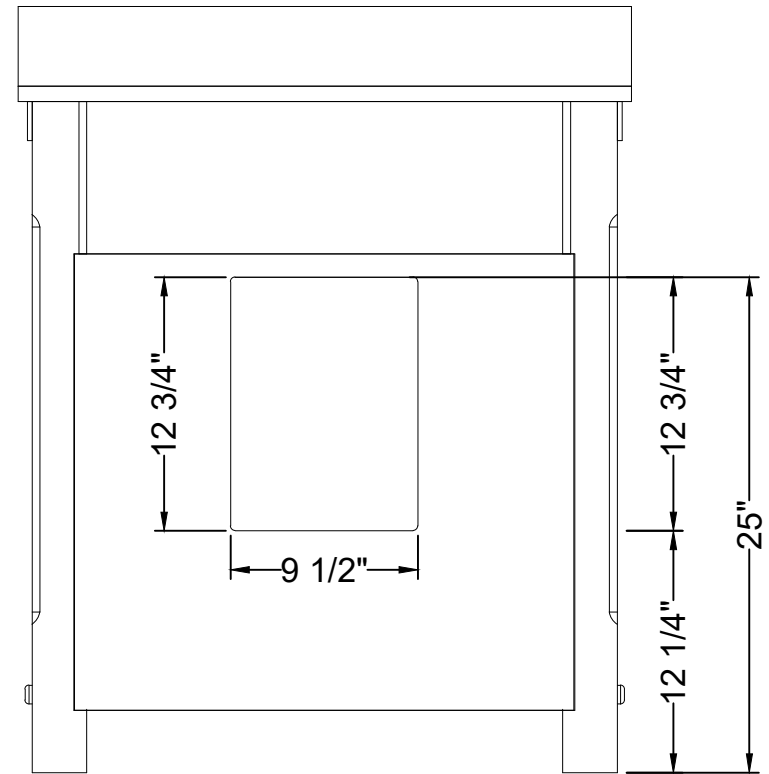

# HOME DECORATORS COLLECTION

Wellford

31" Vanity Cabinet with Top

Wellford-31

Wellford-31

Drawer hardware

# WASH BASIN - PLUMBING CRITERIA

DOVETAIL L JOINT

Wellford-31