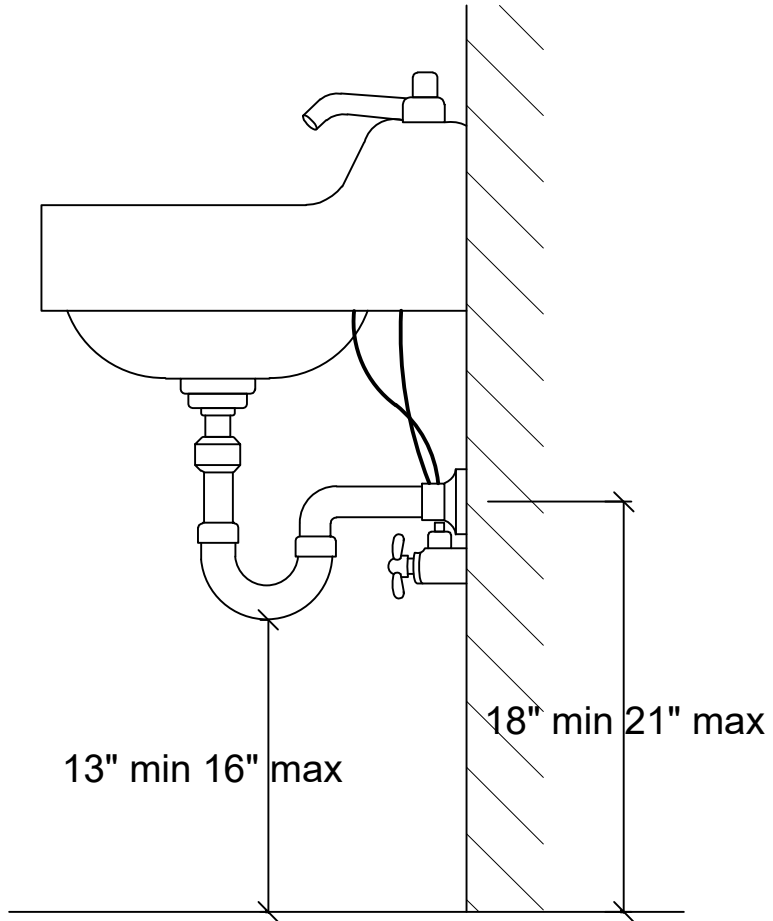

# HOME DECORATORS COLLECTION

Wellford

31" Vanity Cabinet with Top

Wellford-31

Wellford-31

Drawer hardware

# WASH BASIN - PLUMBING CRITERIA

DOVETAIL L JOINT

Wellford-31