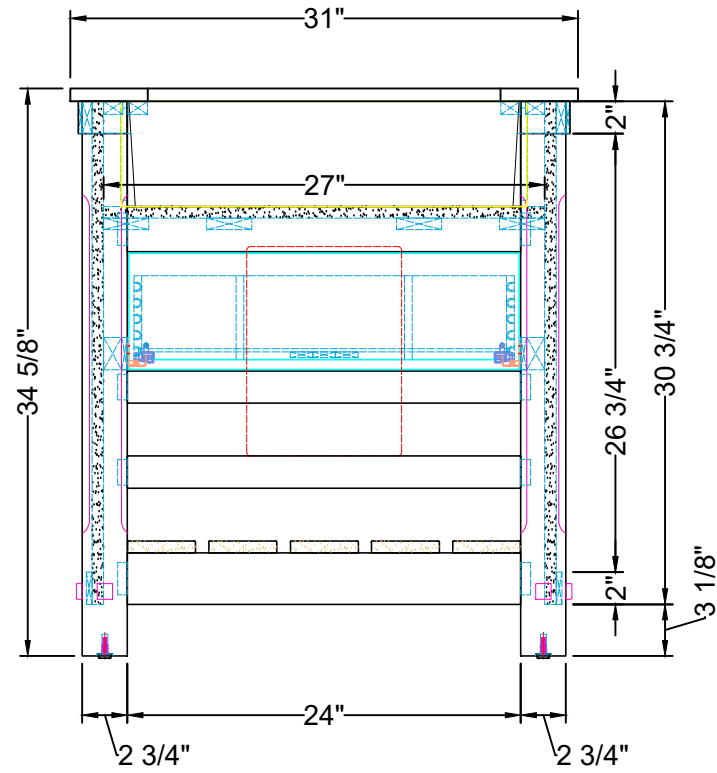

# HOME DECORATORS COLLECTION

Wellford

31" Vanity Cabinet with Top

Wellford-31

Wellford-31

Drawer hardware

# WASH BASIN - PLUMBING CRITERIA

DOVETAIL L JOINT

Wellford-31