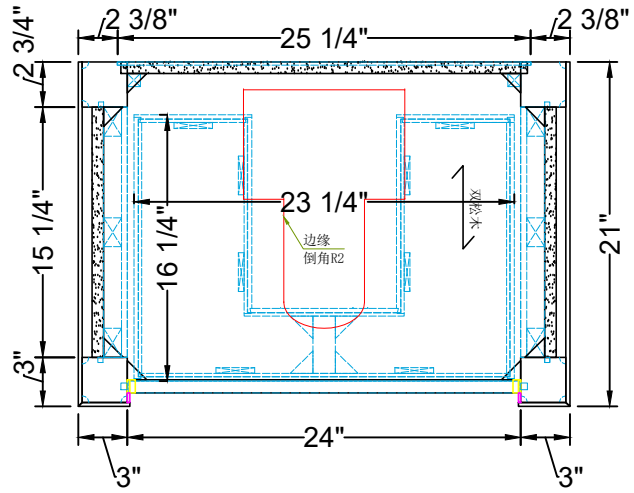

# HOME DECORATORS COLLECTION

Wellford

31" Vanity Cabinet with Top

Wellford-31

Wellford-31

Drawer hardware

# WASH BASIN - PLUMBING CRITERIA

DOVETAIL L JOINT

Wellford-31