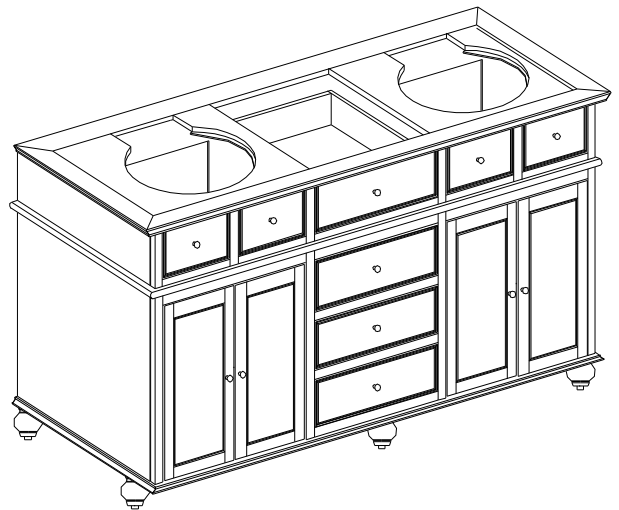

HOME DECORATORS

collection®

Sink cabinet

Features

- *MDF and poplar and granitic top*
- *Slow-close drawer(s) and slow-close adjustable door(s) and adjustable shelf*
Available in various widths
- *22 "(55.9cm) depth, and 35 -1/2 "(90.0 cm) height*

38854

Codes/Standards Applicable

Specified model meets or exceeds the following

- *None applicable*

Colors/Finishes

F10: white or hazel brown or natural

Specified Model

Model	Description	Colors/Finishes
41294	Sink,28"(71.1CM)width	<input type="checkbox"/> F10
36209	Sink,44"(111.8CM)width	<input type="checkbox"/> F10
38854	Sink,72"(182.9CM)width	<input type="checkbox"/> F10

Product Specification

The sink cabinet shall be 22"(55.9 cm) in depth,and 35-1/2 "(90.0cm)in height,Sink shall be available in various widths.Sink shall be made of MDF and POPLAR and GRANITIC TOP . Sink shall include slow-close adjustable drawer(s) and slow-close door(s)and adjustable shelf. The Sink shall be Chinshu mode BF- 21712