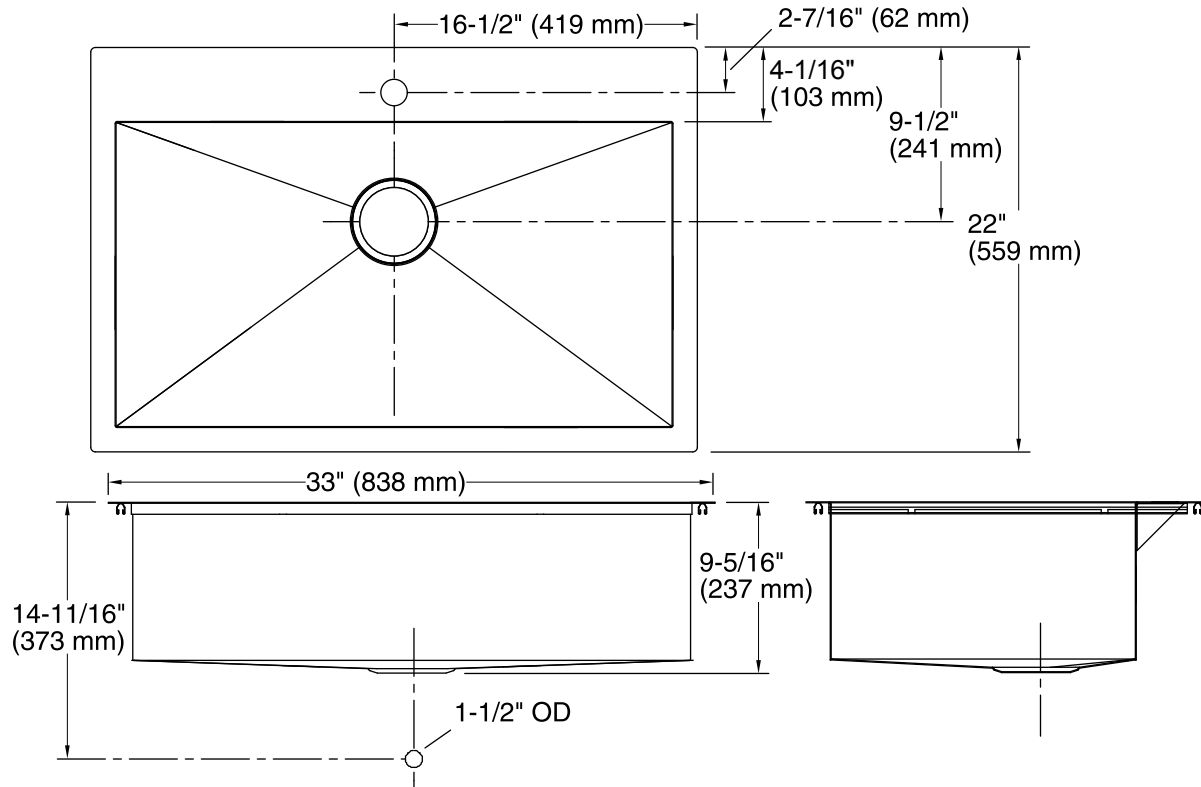

**Vault™**  
Top-/Under-Mount Kitchen Sink  
**K-3821-1**

**Features**

- 36-inch minimum base cabinet width.
- 18-gauge stainless steel.
- Top-mount or under-mount.
- Large single bowl.
- Single faucet hole.
- SilentShield® sound-absorption technology offers quieter performance.
- 33" ( 838 mm) x 22" (559 mm)

**Optional Accessories**

- K-6429 Utility Rack
- K-6667 Wood Cutting Board
- K-8801 Sink Strainer
- 1177161 Installation Clip Kit

**Components**

Product includes:

- K-6644 Sink Rack
- 1130570 Hardware Kit, Self-Rimming

### Technical Information

All product dimensions are nominal.

Bowl configuration:	Single
Installation:	Top-mount, Under-mount
Bowl area (Only):	Length: 30-1/4" (768 mm) Width: 16-9/16" (421 mm) Water depth: 9" (229 mm)
Number of deck holes:	1
Faucet hole(s):	1-7/16" (37 mm)
Drain hole:	3-7/8" (98 mm)
Template:	1130821-7, required, included

### Notes

Install this product according to the installation instructions.

Allow 3/4" (19 mm) clearance beyond the back of the bowl for the wood cutting board (optional accessory).