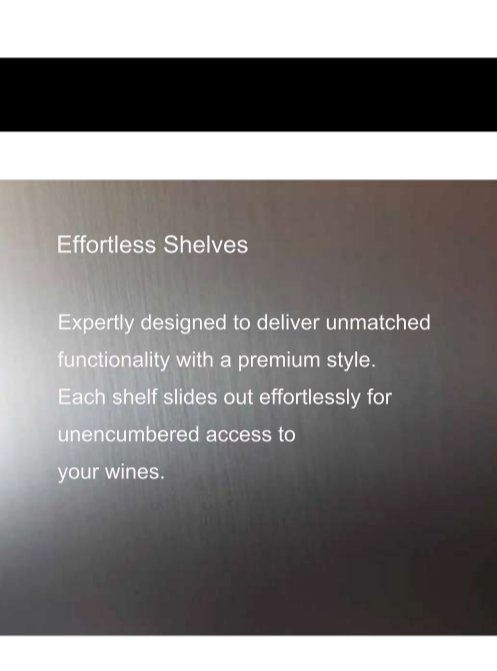

range to preserve all of your collections.

NO DETAIL IS TOO SMALL

Effortless Shelves

Expertly designed to deliver unmatched functionality with a premium style. Each shelf slides out effortlessly for unencumbered access to your wines.