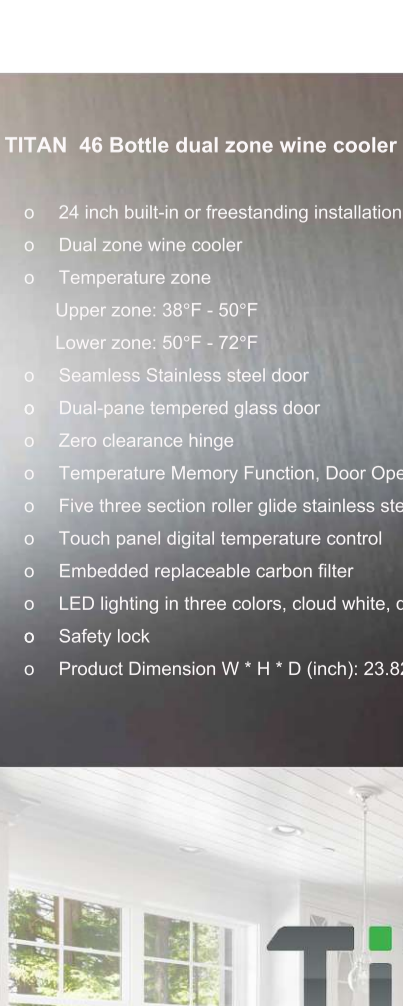

PRODUCT SPECIFICATION

1. **TITAN 46 Bottle dual zone wine cooler**
2. o 24 inch built-in or freestanding installation
   - o Dual zone wine cooler
   - o Temperature zone
   - o Upper zone: 38°F - 50°F
   - o Lower zone: 50°F - 72°F
   - o Seamless Stainless steel door
   - o Dual-pane tempered glass door
   - o Zero clearance hinge
   - o Temperature Memory Function, Door Open Alarm & High Temperature Alarm
   - o Five three section roller glide stainless steel trimmed wire shelves (almost 95% slide out)
   - o Touch panel digital temperature control
   - o Embedded replaceable carbon filter
   - o LED lighting in three colors, cloud white, deep blue and amber
   - o Safety lock
   - o Product Dimension W * H * D (inch): 23.82 * 33.86-34.84 * 23.62