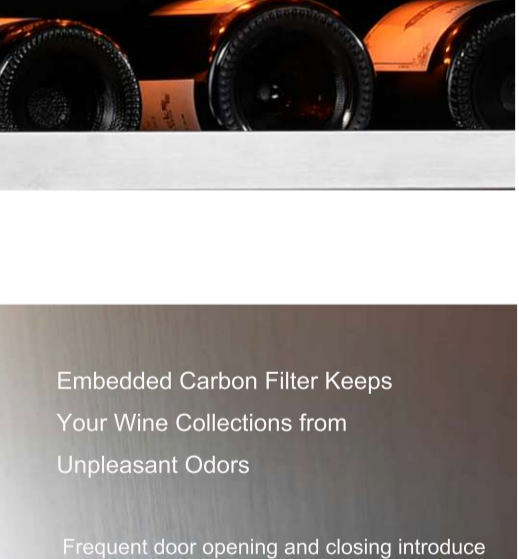

TITAN TRANSCEND SERIES

TITAN

YOUR WINE, OUR PASSION

TITAN APPLIANCES

At Titan, we put our customers' satisfaction first.

Titan appliances are designed with form and function in mind, and promise to bring sophisticated style and convenience to your home and kitchen. Our portable and compact appliances offers the very best in contemporary living.

YOUR WINE, OUR PASSION

We are all fellow wine enthusiasts that appreciates a well-preserved bottle of wine, from a buttery Chardonnay to a beautifully aged Burgundy. TITAN's coolers ensures that every one of your carefully handpicked bottle of wine is protected from the elements and kept at the ideal serving temperature ready for you to enjoy it.

Brief Introduction

TITAN 46 Bottle dual zone wine cooler provides functionality, luxury and style.

- o 24 inch built-in or freestanding installation
- o Seamless stainless steel door
- o Temperature zone
- o Upper zone: 38°F - 50°F
- o Lower zone: 50°F - 72°F
- o Dual-Pane tempered glass door
- o Zero clearance hinge
- o LED lighting in three colors, cloud white, deep blue and amber
- o Five roller glide stainless steel trimmed wire shelves (almost 95% slide out)

ENJOY THE MOMENT

Temperature Range For Whites or Champagnes:

Get your white wines or champagnes at the temperature you desire. This unit adjusts to as low as

38°F

Temperature Range For Reds:

Provides **50°F - 72°F** temperature

range to preserve all of your collections.

NO DETAIL IS TOO SMALL

Effortless Shelves

Expertly designed to deliver unmatched functionality with a premium style. Each shelf slides out effortlessly for unencumbered access to your wines.

Designed Shelf and Cooling Zone to Store California, French or Italian Wine Bottles