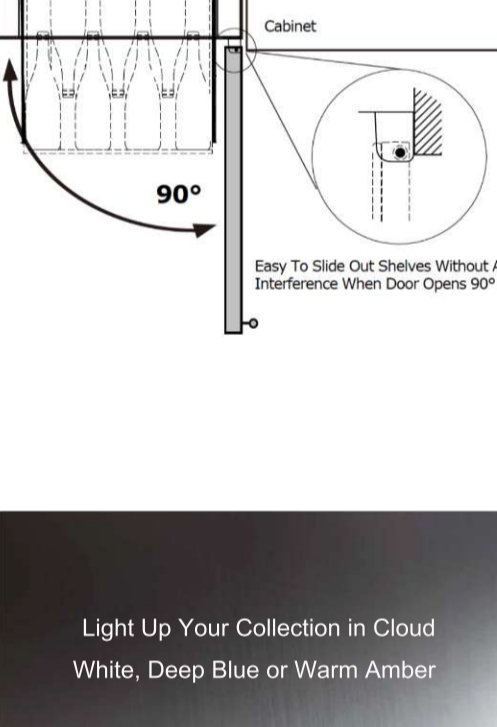

range to preserve all of your collections.

NO DETAIL IS TOO SMALL

Effortless Shelves

Expertly designed to deliver unmatched functionality with a premium style. Each shelf slides out effortlessly for unencumbered access to your wines.

Designed Shelf and Cooling Zone to Store California, French or Italian Wine Bottles

Diligently designed wine shelves will fit bottles from 3 to 3 3/8. The first wine shelf of each zone will even fit 3 1/2" bottles perfectly.

Flush Installation

A perfectionist? Our professionally designed zero clearance hinge allows the door to open unobstructed without interference with the adjacent cabinet. No more half way out shelves, no more protruded appliances