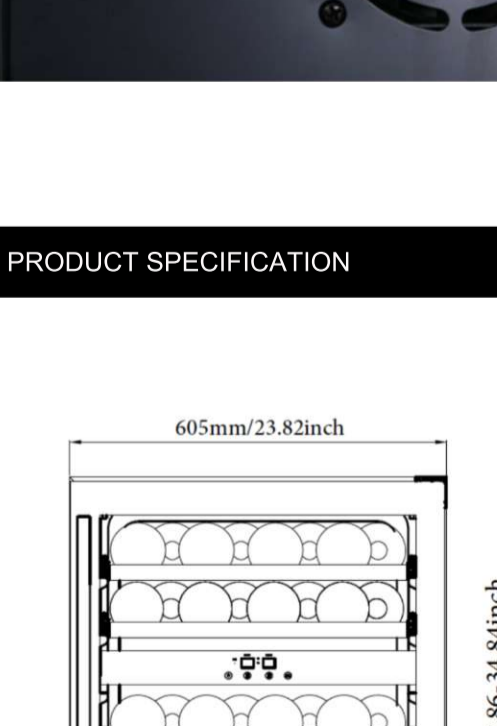

TITAN TRANSCEND SERIES

TITAN

YOUR WINE, OUR PASSION

TITAN APPLIANCES

At Titan, we put our customers' satisfaction first.

Titan appliances are designed with form and function in mind, and promise to bring sophisticated style and convenience to your home and kitchen. Our portable and compact appliances offers the very best in contemporary living.

YOUR WINE, OUR PASSION

We are all fellow wine enthusiasts that appreciates a well-preserved bottle of wine, from a buttery Chardonnay to a beautifully aged Burgundy. TITAN's coolers ensures that every one of your carefully handpicked bottle of wine is protected from the elements and kept at the ideal serving temperature ready for you to enjoy it.

Brief Introduction

TITAN 46 Bottle dual zone wine cooler provides functionality, luxury and style.

- o 24 inch built-in or freestanding installation
- o Seamless stainless steel door
- o Temperature zone
- o Upper zone: 38°F - 50°F
- o Lower zone: 50°F - 72°F
- o Dual-Pane tempered glass door
- o Zero clearance hinge
- o LED lighting in three colors, cloud white, deep blue and amber
- o Five roller glide stainless steel trimmed wire shelves (almost 95% slide out)

ENJOY THE MOMENT

Temperature Range For Whites or Champagnes:

Get your white wines or champagnes at the temperature you desire. This unit adjusts to as low as

38°F

Temperature Range For Reds:

Provides **50°F - 72°F** temperature

range to preserve all of your collections.

NO DETAIL IS TOO SMALL

Effortless Shelves

Expertly designed to deliver unmatched functionality with a premium style. Each shelf slides out effortlessly for unencumbered access to your wines.

Designed Shelf and Cooling Zone to Store California, French or Italian Wine Bottles