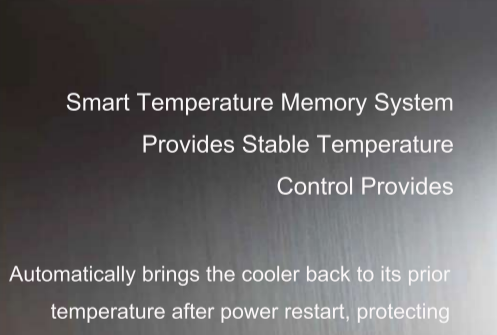

Door Stopper Prevents the Door from Damages

Our coolers are manufactured with 135° built-in door stopper to prevent the door from opening excessively and hitting the cabinet.

Smart Temperature Memory System Provides Stable Temperature Control Provides

Automatically brings the cooler back to its prior temperature after the power restart, protecting your wine from heat damage

A door alarm chimes in case the door is left ajar or temperature rises above the optimal levels.