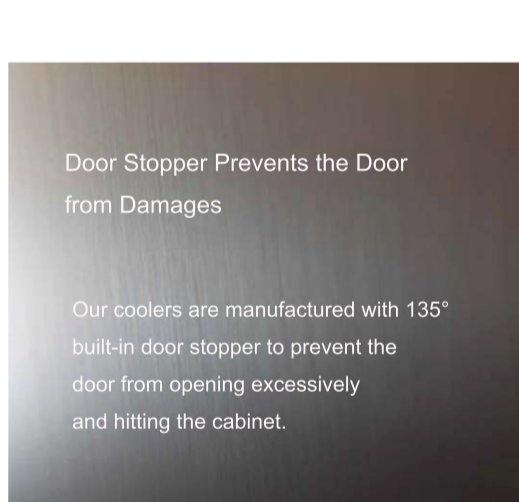

Door Stopper Prevents the Door from Damages

Our coolers are manufactured with 135° built-in door stopper to prevent the door from opening excessively and hitting the cabinet.

Smart Temperature Memory System Provides Stable Temperature Control Provides

Automatically brings the cooler back to its prior temperature after the power restart, protecting your wine from heat damage

A door alarm chimes in case the door is left ajar or temperature rises above the optimal levels.