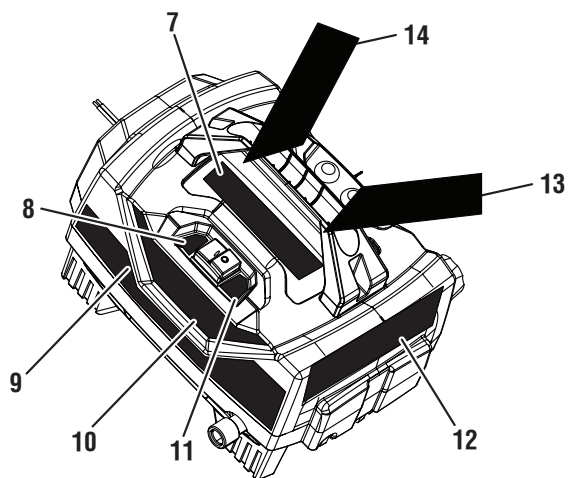

RY141802VNM

PARTS LIST

KEY NO.	PART NO.	DESCRIPTION	QTY.
1	940324040	Trigger Handle Warning	1
2	940324024	Trigger Warning (FR/SP)	1
3	940786053	Trigger Logo Label	1
4	940904013	Trigger Handle Rating Label	1
5	940324013	Warning Cordwrap Label	1
6	940603006	Cord Plug Label	1

KEY NO.	PART NO.	DESCRIPTION	QTY.
7	941027012	Starting Instructions Label	1
8	941027013	On Label	1
9	940779416	Performance Label	1
10	940779418	Ryobi Label	1
11	941027014	Off Label	1
12	941027016	Danger Label	1

KEY NO.	PART NO.	DESCRIPTION	QTY.
13	940473008	Warning Notice Hangtag	1
14	918016081	Nozzle Hangtag	1
15	940779415	Nozzle Selection Label	1
16	941486008	Inquiries Label	1
17	940779417	Regulator Label	1
18	941588971	Data Label	1