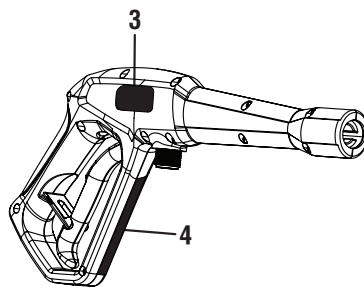

RY141802VNM

PARTS LIST

KEY NO.	PART NO.	DESCRIPTION	QTY.
1	940324040	Trigger Handle Warning	1
2	940324024	Trigger Warning (FR/SP)	1
3	940786053	Trigger Logo Label	1
4	940904013	Trigger Handle Rating Label	1
5	940324013	Warning Cordwrap Label	1
6	940603006	Cord Plug Label	1

KEY NO.	PART NO.	DESCRIPTION	QTY.
7	941027012	Starting Instructions Label	1
8	941027013	On Label	1
9	940779416	Performance Label	1
10	940779418	Ryobi Label	1
11	941027014	Off Label	1
12	941027016	Danger Label	1

KEY NO.	PART NO.	DESCRIPTION	QTY.
13	940473008	Warning Notice Hangtag	1
14	918016081	Nozzle Hangtag	1
15	940779415	Nozzle Selection Label	1
16	941486008	Inquiries Label	1
17	940779417	Regulator Label	1
18	941588971	Data Label	1