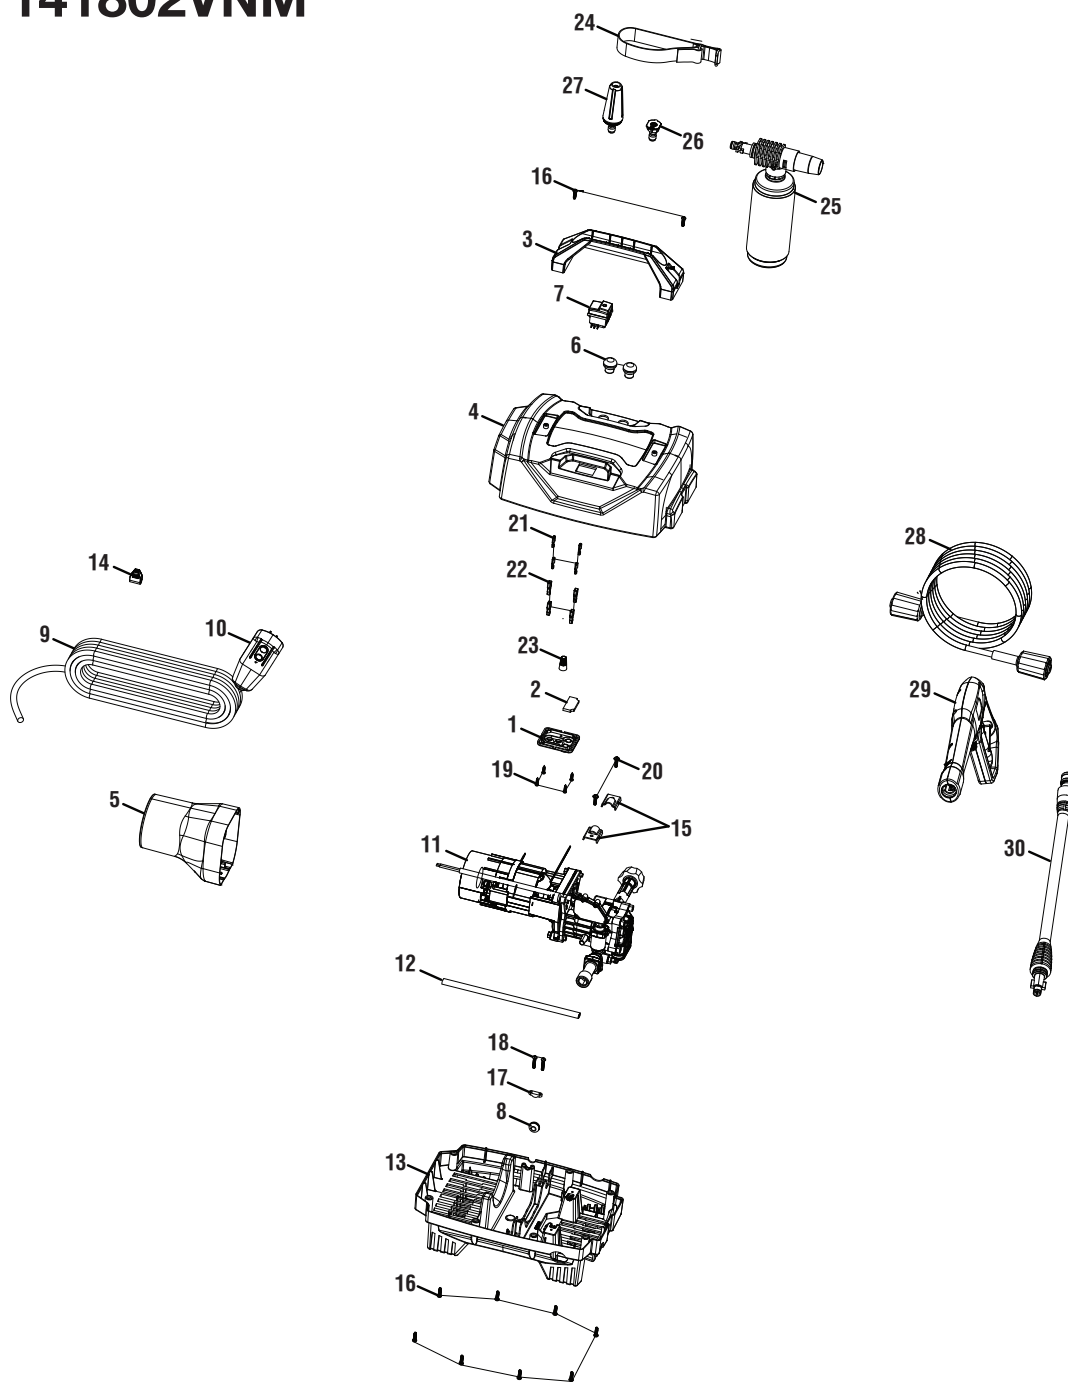

998000644

2-8-22 (Rev:02)

The model number and manufacturing location will be found on a label attached to the product. Always mention this information in all communications regarding this product and when ordering parts.

RY141802VNM

RY141802VNM

PARTS LIST

KEY NO.	PART NO.	DESCRIPTION	QTY.
1	536489001	Power Switch Cover	1
2	980414038	Foam Cover	1
3	527648011	Plastic Handle	1
4	522032079	Upper Housing	1
5	522038007	Brush Motor Air Guide	1
6	561383021	Nozzle Grommet	2
7	760504007	Main Switch 20A (16A)	1
8	561383025	Housing Grommet	1
9	290426047	Electrical Cord	1
10	270290032	GFCI Plug 2 Prong	1
11	308833069	Pump Motor	1
12	570113003	Thermal Sleeve	2
13	522038031	Lower Housing	1
14	528499001	Electric Cord Clip	1
15	636204001	Motor Clamp Plate	2
16	661403016	Screw (M4.2 x 15 mm)	10

KEY NO.	PART NO.	DESCRIPTION	QTY.
17	522051003	Electrical Cord Clamp	1
18	661610008	Screw (M3.5 x 20 mm)	2
19	661403015	Screw (M2.9 x 14 mm)	4
20	661403014	Screw w/Washer (M4.2 x 16 mm)	2
21	630236004	Terminal	4
22	527784005	Terminal	4
23	870601001	Wire Nut	1
24	310801001	Velcro Strap	1
25	308450010	Foam Nozzle	1
26	308698023	15 Degree Nozzle	1
27	308311040	Turbo Nozzle	1
28	308835134	20ft Hose	1
29	308760083	Trigger Handle Assembly	1
30	308494075	Spray Wand	1
	Not Shown:		
	998000642	Operator's Manual (960087619)	

KEY NO.	PART NO.	DESCRIPTION	QTY.
13	940473008	Warning Notice Hangtag	1
14	918016081	Nozzle Hangtag	1
15	940779415	Nozzle Selection Label	1
16	941486008	Inquiries Label	1
17	940779417	Regulator Label	1
18	941588971	Data Label	1