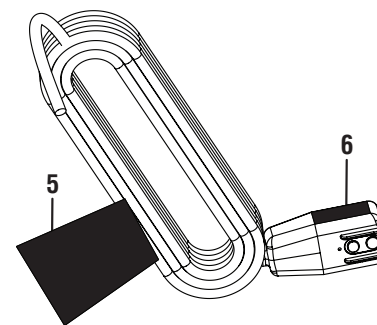

RY141802VNM

RY141802VNM

PARTS LIST

KEY NO.	PART NO.	DESCRIPTION	QTY.
1	536489001	Power Switch Cover	1
2	980414038	Foam Cover	1
3	527648011	Plastic Handle	1
4	522032079	Upper Housing	1
5	522038007	Brush Motor Air Guide	1
6	561383021	Nozzle Grommet	2
7	760504007	Main Switch 20A (16A)	1
8	561383025	Housing Grommet	1
9	290426047	Electrical Cord	1
10	270290032	GFCI Plug 2 Prong	1
11	308833069	Pump Motor	1
12	570113003	Thermal Sleeve	2
13	522038031	Lower Housing	1
14	528499001	Electric Cord Clip	1
15	636204001	Motor Clamp Plate	2
16	661403016	Screw (M4.2 x 15 mm)	10

KEY NO.	PART NO.	DESCRIPTION	QTY.
17	522051003	Electrical Cord Clamp	1
18	661610008	Screw (M3.5 x 20 mm)	2
19	661403015	Screw (M2.9 x 14 mm)	4
20	661403014	Screw w/Washer (M4.2 x 16 mm)	2
21	630236004	Terminal	4
22	527784005	Terminal	4
23	870601001	Wire Nut	1
24	310801001	Velcro Strap	1
25	308450010	Foam Nozzle	1
26	308698023	15 Degree Nozzle	1
27	308311040	Turbo Nozzle	1
28	308835134	20ft Hose	1
29	308760083	Trigger Handle Assembly	1
30	308494075	Spray Wand	1
	Not Shown:		
	998000642	Operator's Manual (960087619)	

RY141802VNM

PARTS LIST

KEY NO.	PART NO.	DESCRIPTION	QTY.
1	940324040	Trigger Handle Warning	1
2	940324024	Trigger Warning (FR/SP)	1
3	940786053	Trigger Logo Label	1
4	940904013	Trigger Handle Rating Label	1
5	940324013	Warning Cordwrap Label	1
6	940603006	Cord Plug Label	1