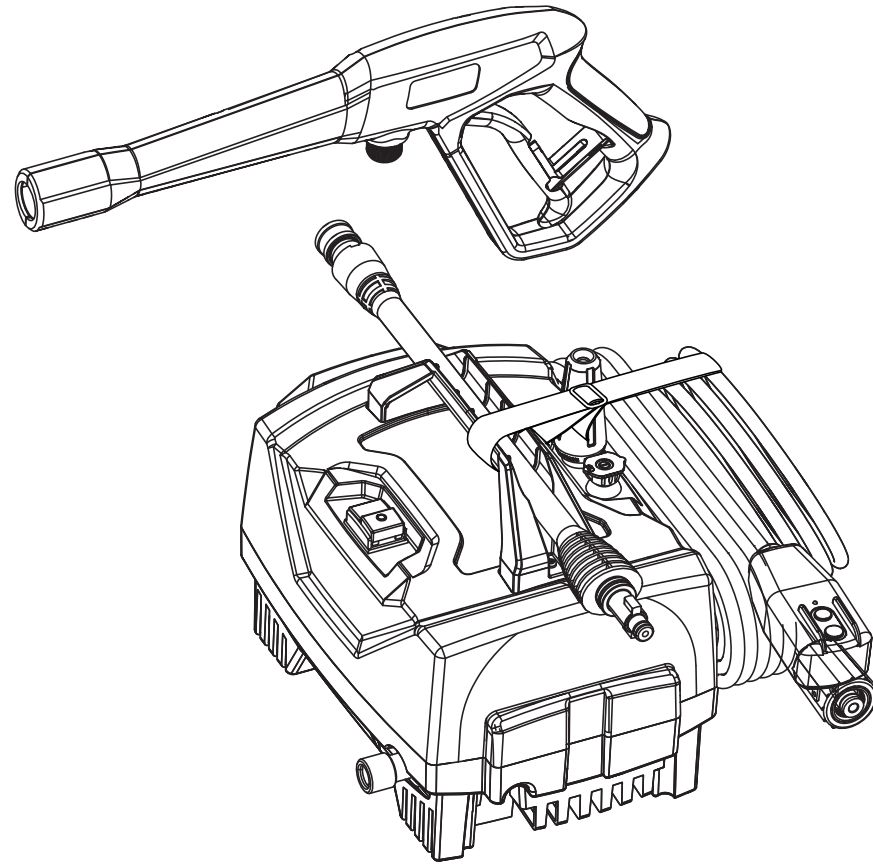

REPLACEMENT PARTS LIST

BRAND RYOBI		DESCRIPTION Electric Pressure Washer
MODEL NO. RY141802VNM	MFG. NO. 095079798	

TTI CONSUMER POWER TOOLS, INC.

P.O. Box 1288, Anderson, SC 29622 ■ 1-800-525-2579 ■ www.ryobitools.com

KEY NO.	PART NO.	DESCRIPTION	QTY.
17	522051003	Electrical Cord Clamp	1
18	661610008	Screw (M3.5 x 20 mm)	2
19	661403015	Screw (M2.9 x 14 mm)	4
20	661403014	Screw w/Washer (M4.2 x 16 mm)	2
21	630236004	Terminal	4
22	527784005	Terminal	4
23	870601001	Wire Nut	1
24	310801001	Velcro Strap	1
25	308450010	Foam Nozzle	1
26	308698023	15 Degree Nozzle	1
27	308311040	Turbo Nozzle	1
28	308835134	20ft Hose	1
29	308760083	Trigger Handle Assembly	1
30	308494075	Spray Wand	1
	Not Shown:		
	998000642	Operator's Manual (960087619)	