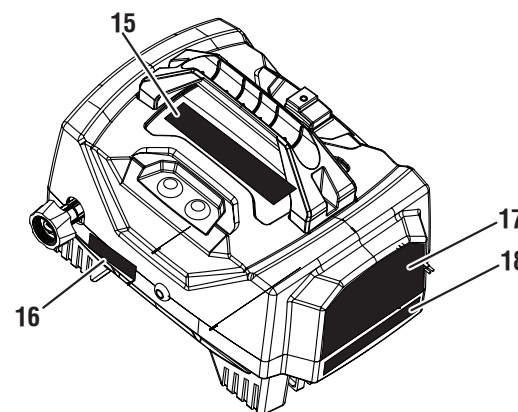

RY141802VNM

PARTS LIST

KEY NO.	PART NO.	DESCRIPTION	QTY.
1	940324040	Trigger Handle Warning	1
2	940324024	Trigger Warning (FR/SP)	1
3	940786053	Trigger Logo Label	1
4	940904013	Trigger Handle Rating Label	1
5	940324013	Warning Cordwrap Label	1
6	940603006	Cord Plug Label	1

KEY NO.	PART NO.	DESCRIPTION	QTY.
7	941027012	Starting Instructions Label	1
8	941027013	On Label	1
9	940779416	Performance Label	1
10	940779418	Ryobi Label	1
11	941027014	Off Label	1
12	941027016	Danger Label	1

KEY NO.	PART NO.	DESCRIPTION	QTY.
13	940473008	Warning Notice Hangtag	1
14	918016081	Nozzle Hangtag	1
15	940779415	Nozzle Selection Label	1
16	941486008	Inquiries Label	1
17	940779417	Regulator Label	1
18	941588971	Data Label	1