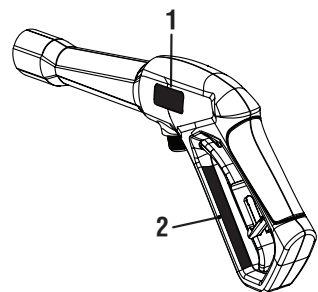

RY141802VNM

PARTS LIST

KEY NO.	PART NO.	DESCRIPTION	QTY.
1	940324040	Trigger Handle Warning	1
2	940324024	Trigger Warning (FR/SP)	1
3	940786053	Trigger Logo Label	1
4	940904013	Trigger Handle Rating Label	1
5	940324013	Warning Cordwrap Label	1
6	940603006	Cord Plug Label	1

KEY NO.	PART NO.	DESCRIPTION	QTY.
7	941027012	Starting Instructions Label	1
8	941027013	On Label	1
9	940779416	Performance Label	1
10	940779418	Ryobi Label	1
11	941027014	Off Label	1
12	941027016	Danger Label	1

KEY NO.	PART NO.	DESCRIPTION	QTY.
13	940473008	Warning Notice Hangtag	1
14	918016081	Nozzle Hangtag	1
15	940779415	Nozzle Selection Label	1
16	941486008	Inquiries Label	1
17	940779417	Regulator Label	1
18	941588971	Data Label	1