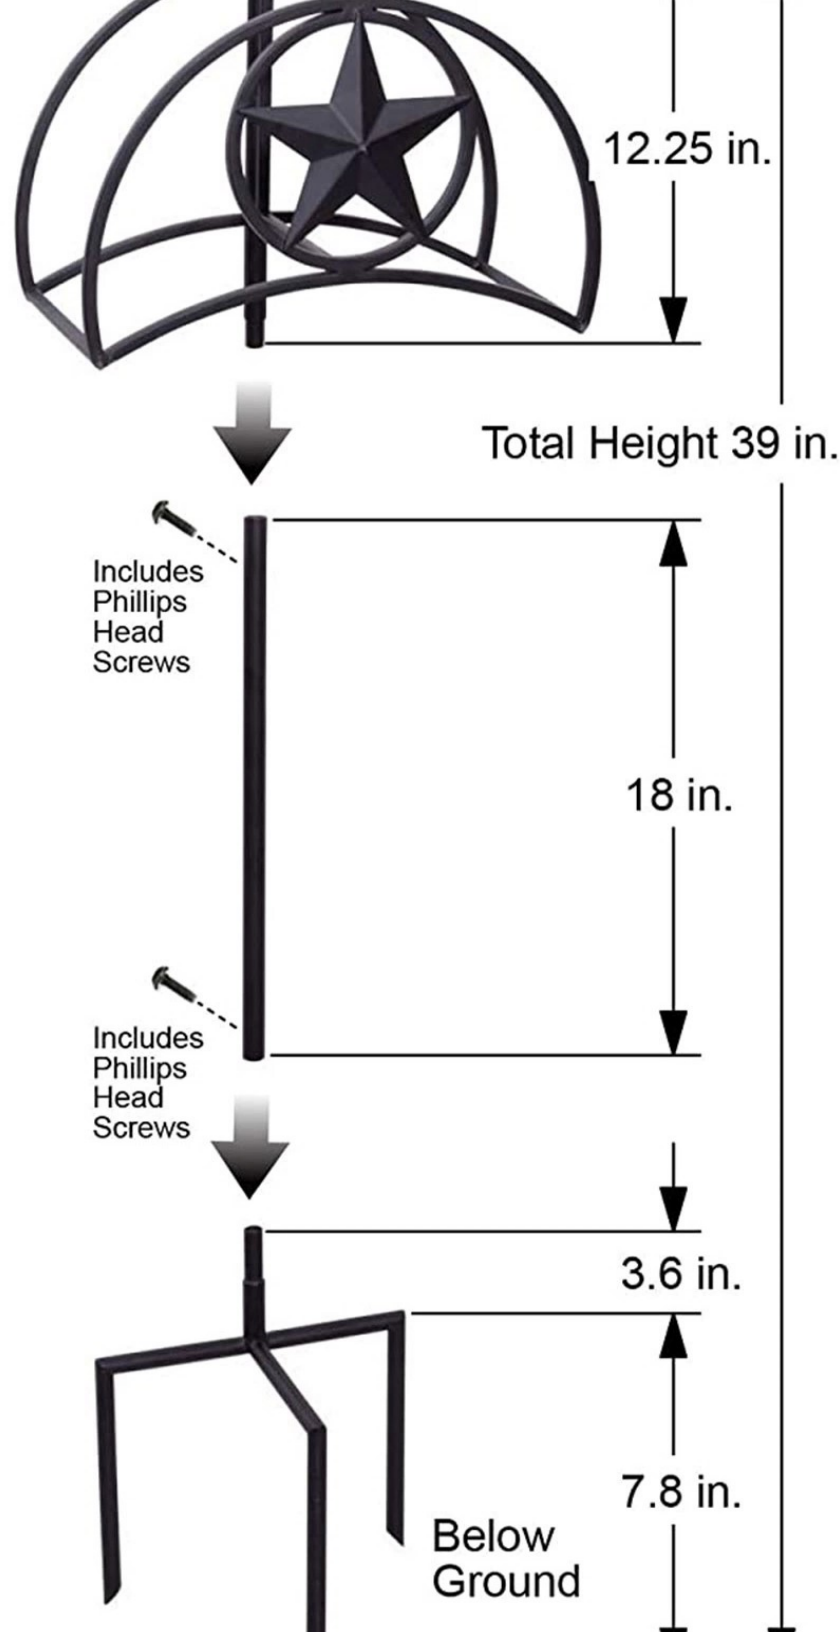

#123-KD Hose Stand

Assembled Dimensions: 39 in. L x 15.8 in. W x 8 in. D