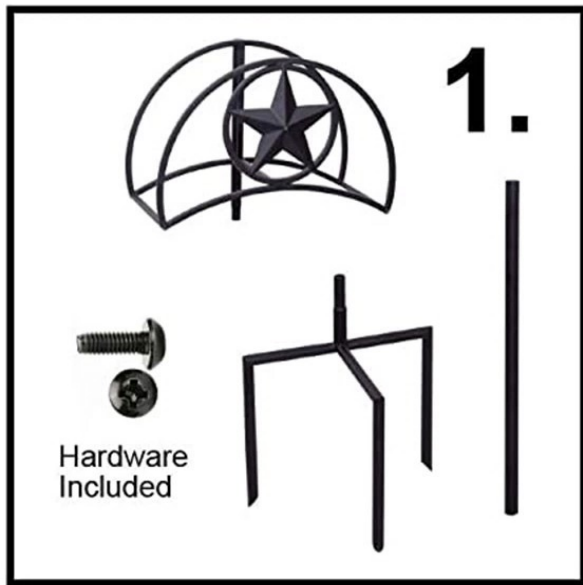

#123-KD Hose Stand

Assembled Dimensions: 39 in. L x 15.8 in. W x 8 in. D