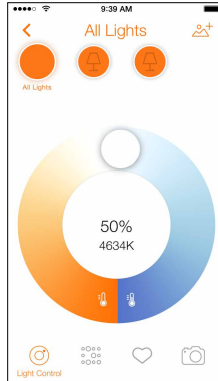

Tunable White Control