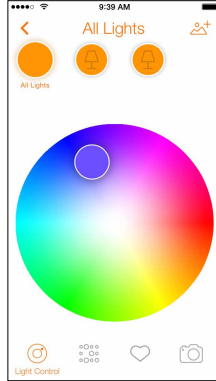

RGBW Color Control