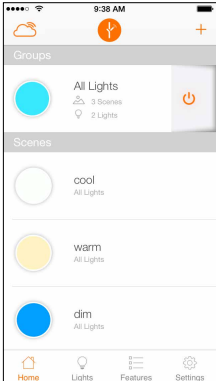

Catalog #	Type
Project	
Comments	
Prepared by	

Ordering Information

Item Number	Ordering Description	Wattage	Lumens	CCT	CRI	Life
73674	LED9.5 A19 DIMMABLE TUNABLE WHITE LIGHTIFY	9.5	810	2700-6500K	82+	25,000
73800	LIGHTIFYA19StarterKit	9.5	810	2700-6500K	82+	25,000

LIGHTIFY™ App

LIGHTIFY App: Free download on any device which runs on Apple iOS7 or above and Android 4.1 or above

Scene Setting Dashboard