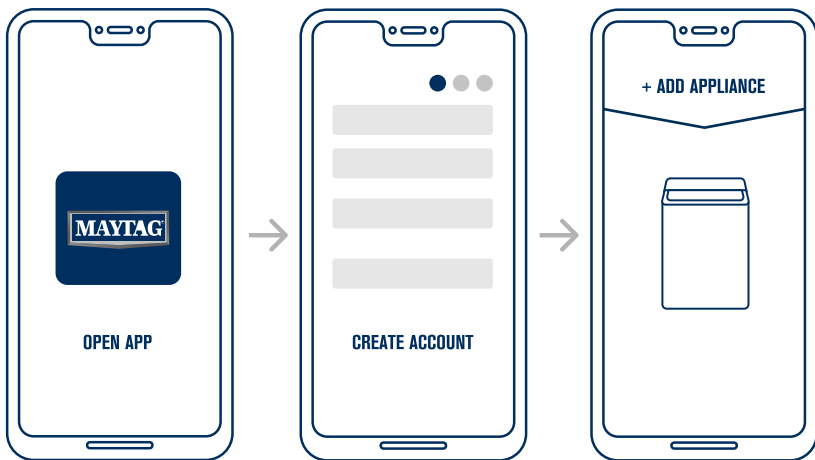

HOW TO CONNECT

STEP 3: CONNECT WITH THE APP

Open the Maytag™ App, tap Add Appliance, then select the washer and follow the guided steps to set up your subscription free trial and finish connecting your appliance.