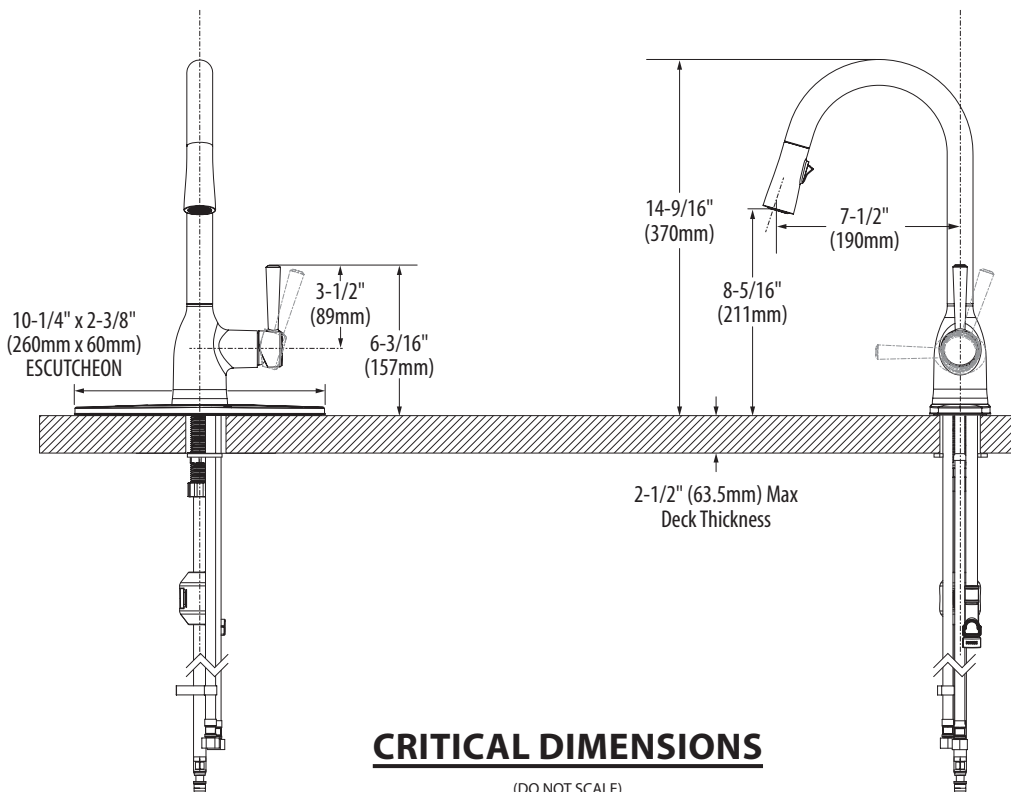

DESCRIPTION

- Reflex™ pulldown system offers smooth operation, easy movement and secure docking
- Metal construction with Spot Resist™ finish
- Duralock™ quick connect installation
- Power Clean™ Technology for more force, less splash
- Pulldown spray with 68" braided hose
- 3/8" compression connections will accept standard ball nose connection for 3/8" tubing

Adler™
Single-Handle High Arc
Pull Down Kitchen Faucet

Model: 87233 series

NOTE: THIS FAUCET IS DESIGNED TO BE INSTALLED THROUGH 1 OR 3 HOLES, 1-1/2" (38mm) MIN. DIA.

CRITICAL DIMENSIONS

(DO NOT SCALE)