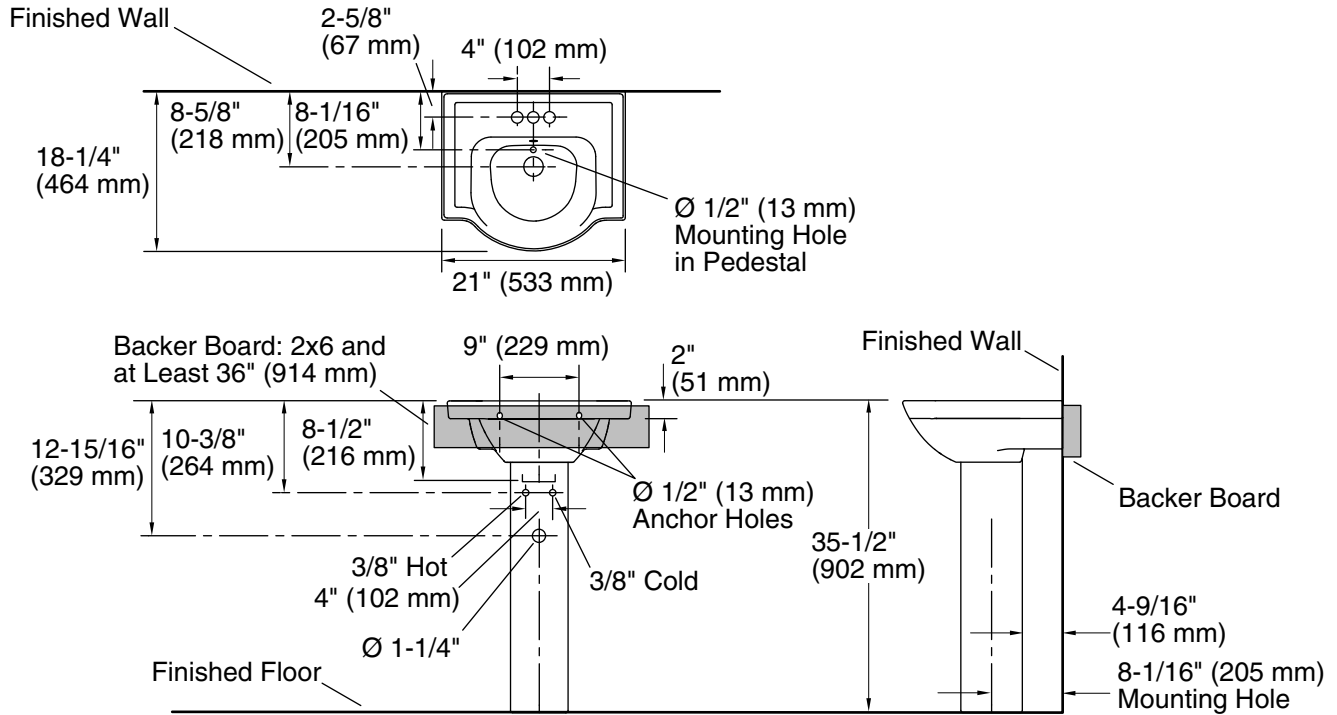

### Features

- Ample side deck space for toiletries.
- 4" (102 mm) centerset faucet holes.
- Combination consists of the K-5247-4 basin and the K-5246 pedestal.

### Included Components

Product consists of:

K-5246 Bathroom Pedestal  
K-5247-4 Centerset Sink Basin

Additional Components:

Accessory pack  
Bathroom Sink, 4" (102 mm) Centers  
Pedestal  
Rubber Pads

## Technical Information

All product dimensions are nominal.

|                       |   |
|-----------------------|---|
| Installation:         | Pedestal  |
| Bowl area:            | Length: 13-3/4" (349 mm)<br>Width: 12-5/8" (321 mm)<br>Water depth: 4" (102 mm) |
| Number of deck holes: | 3   |
| Faucet hole spacing:  | 4" (102 mm)   |
| Faucet hole(s):       | 1-1/4" (32 mm)  |
| Drain hole:           | 1-3/4" (44 mm)  |