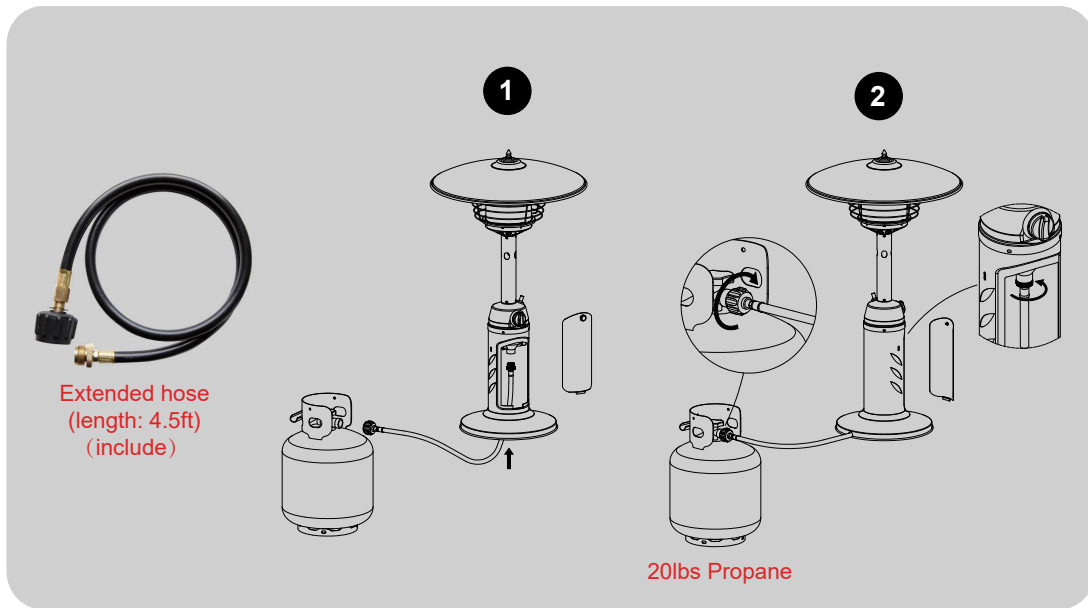

NOTE:

1. For best performance of the table top patio heater, it is recommended to supply the heater with a 20lbs tank of Propane with a extended hose (length: 4.5ft).

- 2 This table top patio heater will also work with a 1lb propane tank with limited performance. Each 1lb tank will last for about 25mins before it freeze. Tank freezes because the burning process draws heat from the propane tank at a faster rate than a 1lb tank of propane can supply. This is not a defect.