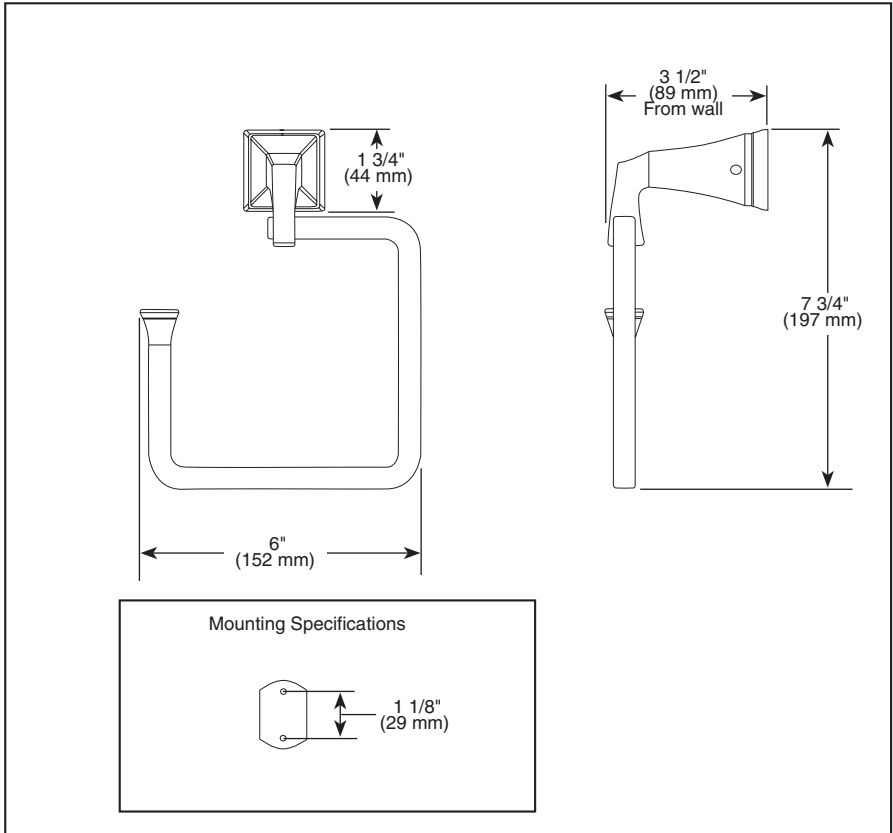

Submitted Model No.: \_\_\_\_\_  
 Specific Features: \_\_\_\_\_

**ACCESSORIES**

- Dryden™ Bath Collection
- Towel Ring

**STANDARD SPECIFICATIONS:**

- Wood blocking is preferable behind all wall surfaces. If wood blocking is not available, the following fasteners are suggested: Tile/Masonry-Plastic or lead Anchors Plaster/drywall-Toggle bolts.
- Mounting hardware included with product.