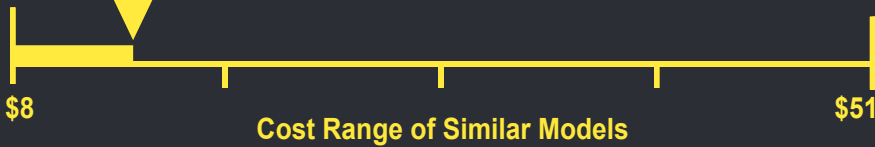

U.S. Government

Federal law prohibits removal of this label before consumer purchase.

ENERGYGUIDE

Clothes Washer
Capacity Class: Standard

LG Electronics Inc.
Models WM3488H*
Capacity (tub volume): 2.3 cubic feet

Compare only to other labels with yellow numbers.

Labels with yellow numbers are based on the same test procedures.

Estimated Yearly Energy Cost (when used with an electric water heater)

$14

120 kWh

Estimated Yearly Electricity Use

$ 11

Estimated Yearly Energy Cost
(when used with a natural gas water heater)

- Your cost will depend on your utility rates and use.
- Cost range based only on standard capacity models.
- Estimated operating cost based on six wash loads a week and a national average electricity cost of 12 cents per kWh and natural gas cost of $1.09 per therm.

ftc.gov/energy

MEZ64755673