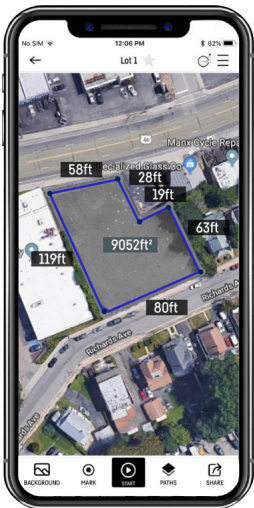

CARTA

by PLOTT 

- Draw paths in real-time
- Accurate material estimation
- Shareable files for collaboration
- Guidance to real-world points
- Add notes, images, & videos
- Calculate distance, perimeter & area

Create a Control Center for Your Entire Project on Your Phone

Carta is the first measurement wheel to digitally map a space. Draw paths in real time over images and blueprints and add notes, images, and videos to your projects within the Plott app's control center. Record distance, area, and perimeter of any space, saving time, eliminating complex math, and eliminating wasted materials on the job. Once your project is finalized, Carta can take you back to specific points in your design.