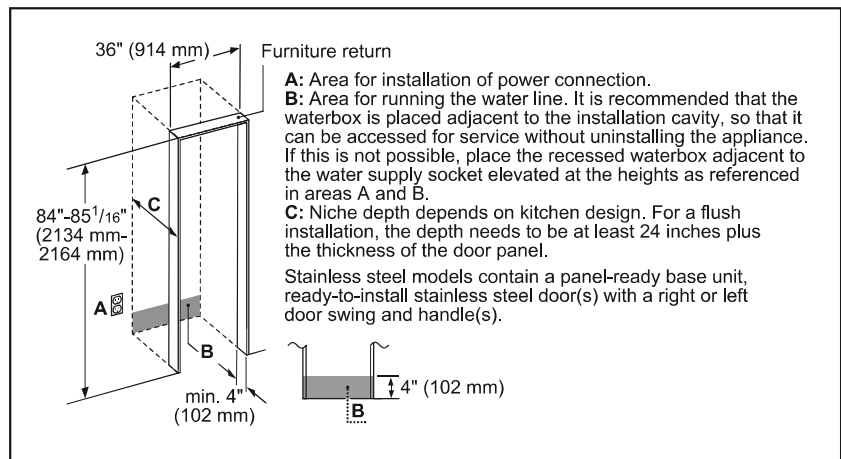

36" Built-In French Door Bottom-Freezer

Benchmark® Series – Stainless Steel B36BT935NS

Installation Details

HEATKITB80 Heater Kit

When two appliances are installed side-by-side a sealing kit must be used. For combinations that involve a freezer column, this kit is included. For all other (non-traditional, i.e. two bottom freezers) side-by-side combinations or instances where any appliances are installed less than 6" (152 mm) apart from one another but not connected side-by-side, purchase this kit. This kit is also recommended for use with any installation in areas that are subject to humidity, or located next to an outside wall.

Accessories: To purchase Bosch accessories, cleaners & parts please visit www.bosch-home.com/us/store or call 1-800-944-2904 (Mon to Fri 5 am to 6 pm PST, Sat 6 am to 3 pm PST).

Notes: All height, width and depth dimensions are shown in inches. BSH reserves the absolute and unrestricted right to change product materials and specifications, at any time, without notice. Consult the product's installation instructions for final dimensional data and other details prior to making cutout.

Warranties: Please see Use & Care manual or Bosch website for statement of limited warranty.

For more information on our entire line of products, go to www.bosch-home.com/us or call 1-800-944-2904

© BSH Home Appliances Corporation. All rights reserved. Bosch is a registered trademark of Robert Bosch GmbH.