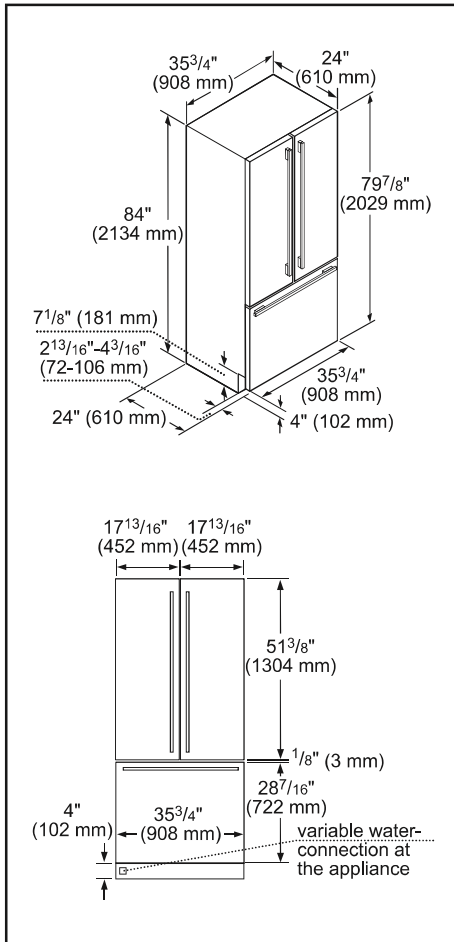

36" Built-In French Door Bottom-Freezer

Benchmark® Series – Stainless Steel B36BT935NS

Installation Details

HEATKITB80 Heater Kit

When two appliances are installed side-by-side a sealing kit must be used. For combinations that involve a freezer column, this kit is included. For all other (non-traditional, i.e. two bottom freezers) side-by-side combinations or instances where any appliances are installed less than 6" (152 mm) apart from one another but not connected side-by-side, purchase this kit. This kit is also recommended for use with any installation in areas that are subject to humidity, or located next to an outside wall.

Accessories: To purchase Bosch accessories, cleaners & parts please visit www.bosch-home.com/us/store or call 1-800-944-2904 (Mon to Fri 5 am to 6 pm PST, Sat 6 am to 3 pm PST).

Notes: All height, width and depth dimensions are shown in inches. BSH reserves the absolute and unrestricted right to change product materials and specifications, at any time, without notice. Consult the product's installation instructions for final dimensional data and other details prior to making cutout.

Warranties: Please see Use & Care manual or Bosch website for statement of limited warranty.

For more information on our entire line of products, go to www.bosch-home.com/us or call 1-800-944-2904

© BSH Home Appliances Corporation. All rights reserved. Bosch is a registered trademark of Robert Bosch GmbH.