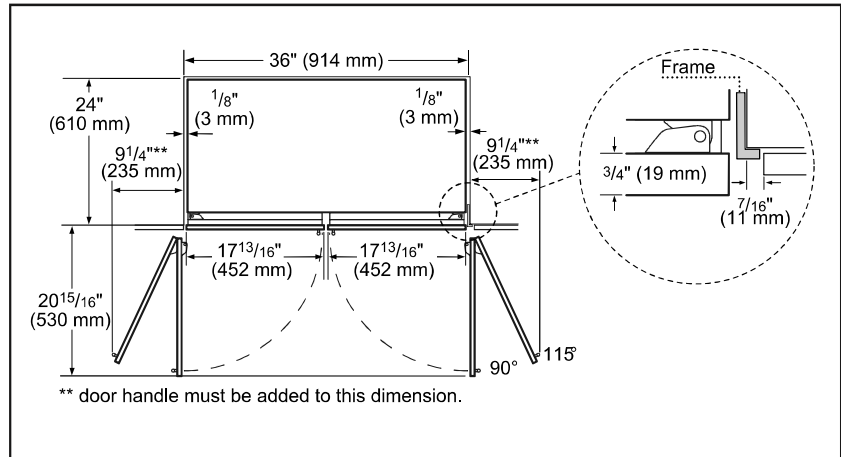

36" Built-In French Door Bottom-Freezer

Benchmark® Series – Stainless Steel B36BT935NS

Installation Details

HEATKITB80 Heater Kit

When two appliances are installed side-by-side a sealing kit must be used. For combinations that involve a freezer column, this kit is included. For all other (non-traditional, i.e. two bottom freezers) side-by-side combinations or instances where any appliances are installed less than 6" (152 mm) apart from one another but not connected side-by-side, purchase this kit. This kit is also recommended for use with any installation in areas that are subject to humidity, or located next to an outside wall.

Accessories: To purchase Bosch accessories, cleaners & parts please visit www.bosch-home.com/us/store or call 1-800-944-2904 (Mon to Fri 5 am to 6 pm PST, Sat 6 am to 3 pm PST).

Notes: All height, width and depth dimensions are shown in inches. BSH reserves the absolute and unrestricted right to change product materials and specifications, at any time, without notice. Consult the product's installation instructions for final dimensional data and other details prior to making cutout.

Warranties: Please see Use & Care manual or Bosch website for statement of limited warranty.

For more information on our entire line of products, go to www.bosch-home.com/us or call 1-800-944-2904

© BSH Home Appliances Corporation. All rights reserved. Bosch is a registered trademark of Robert Bosch GmbH.