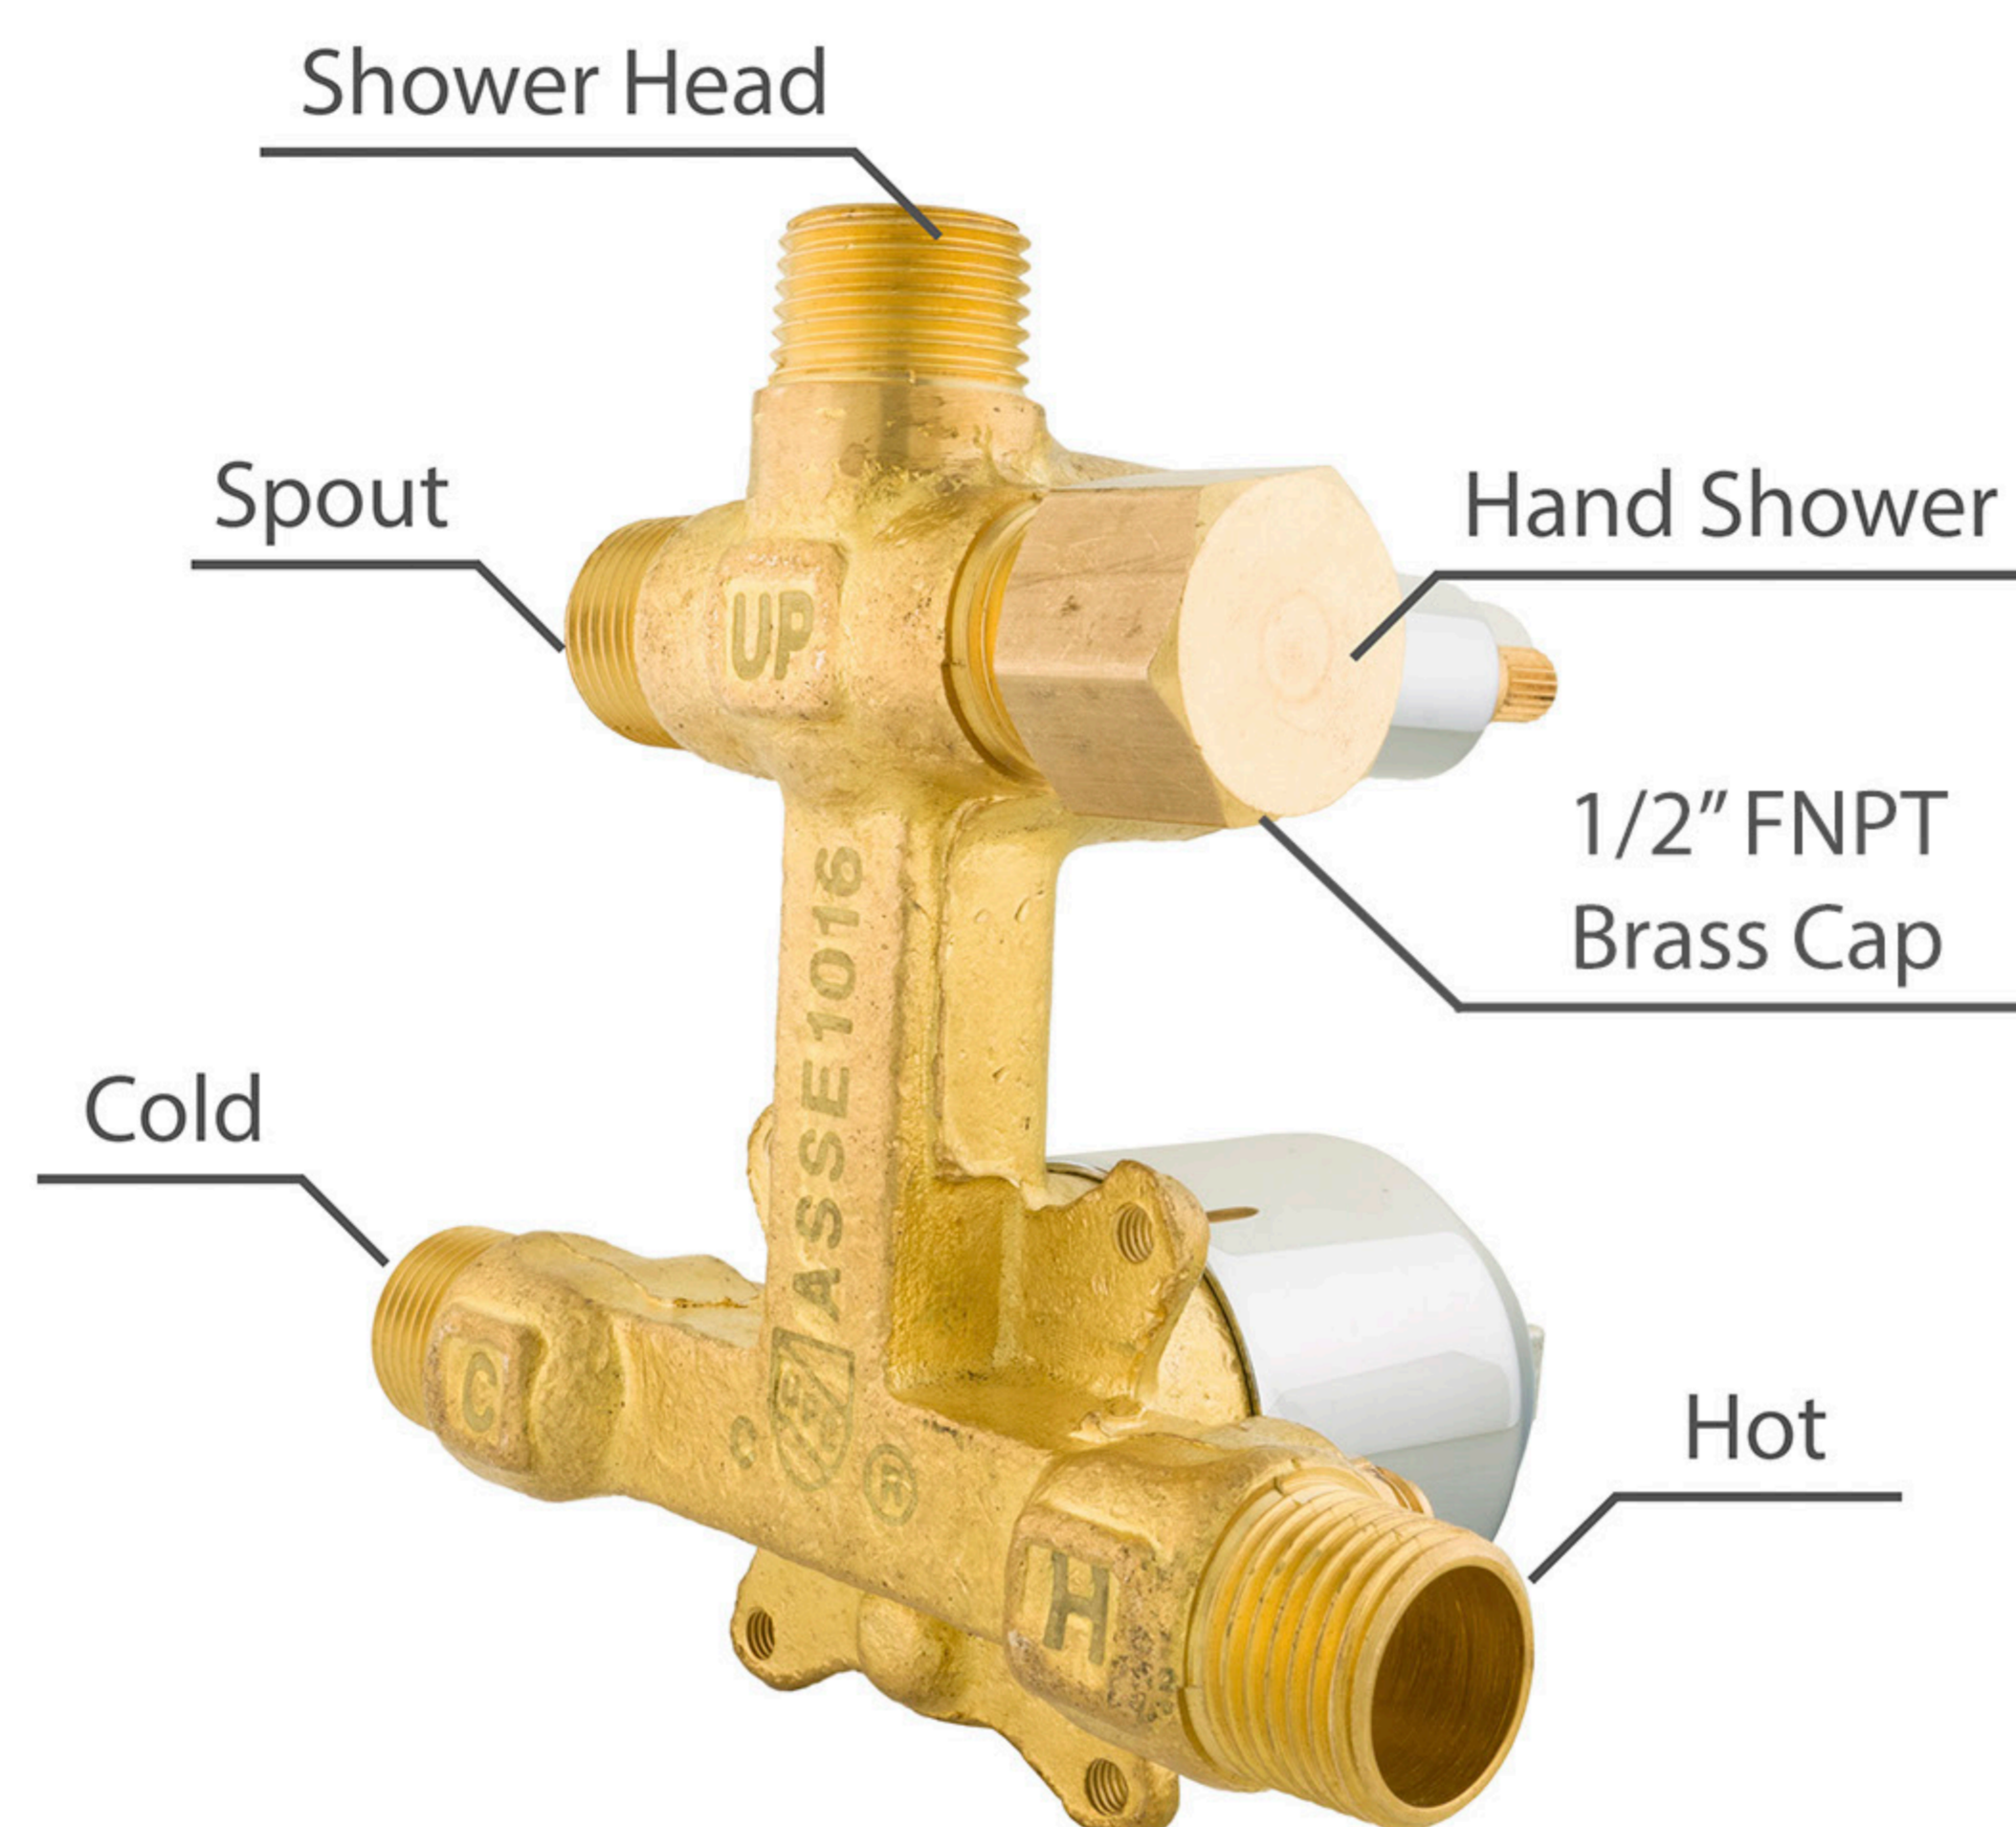

Frontal View (Facing Shower)

Reverse View (Facing Away From Shower)

If you would like a two-way system, please be cautious of which end you cap.

Example above illustrates the capping/elimination of the hand shower, thus the system build would be shower head and tub spout only.