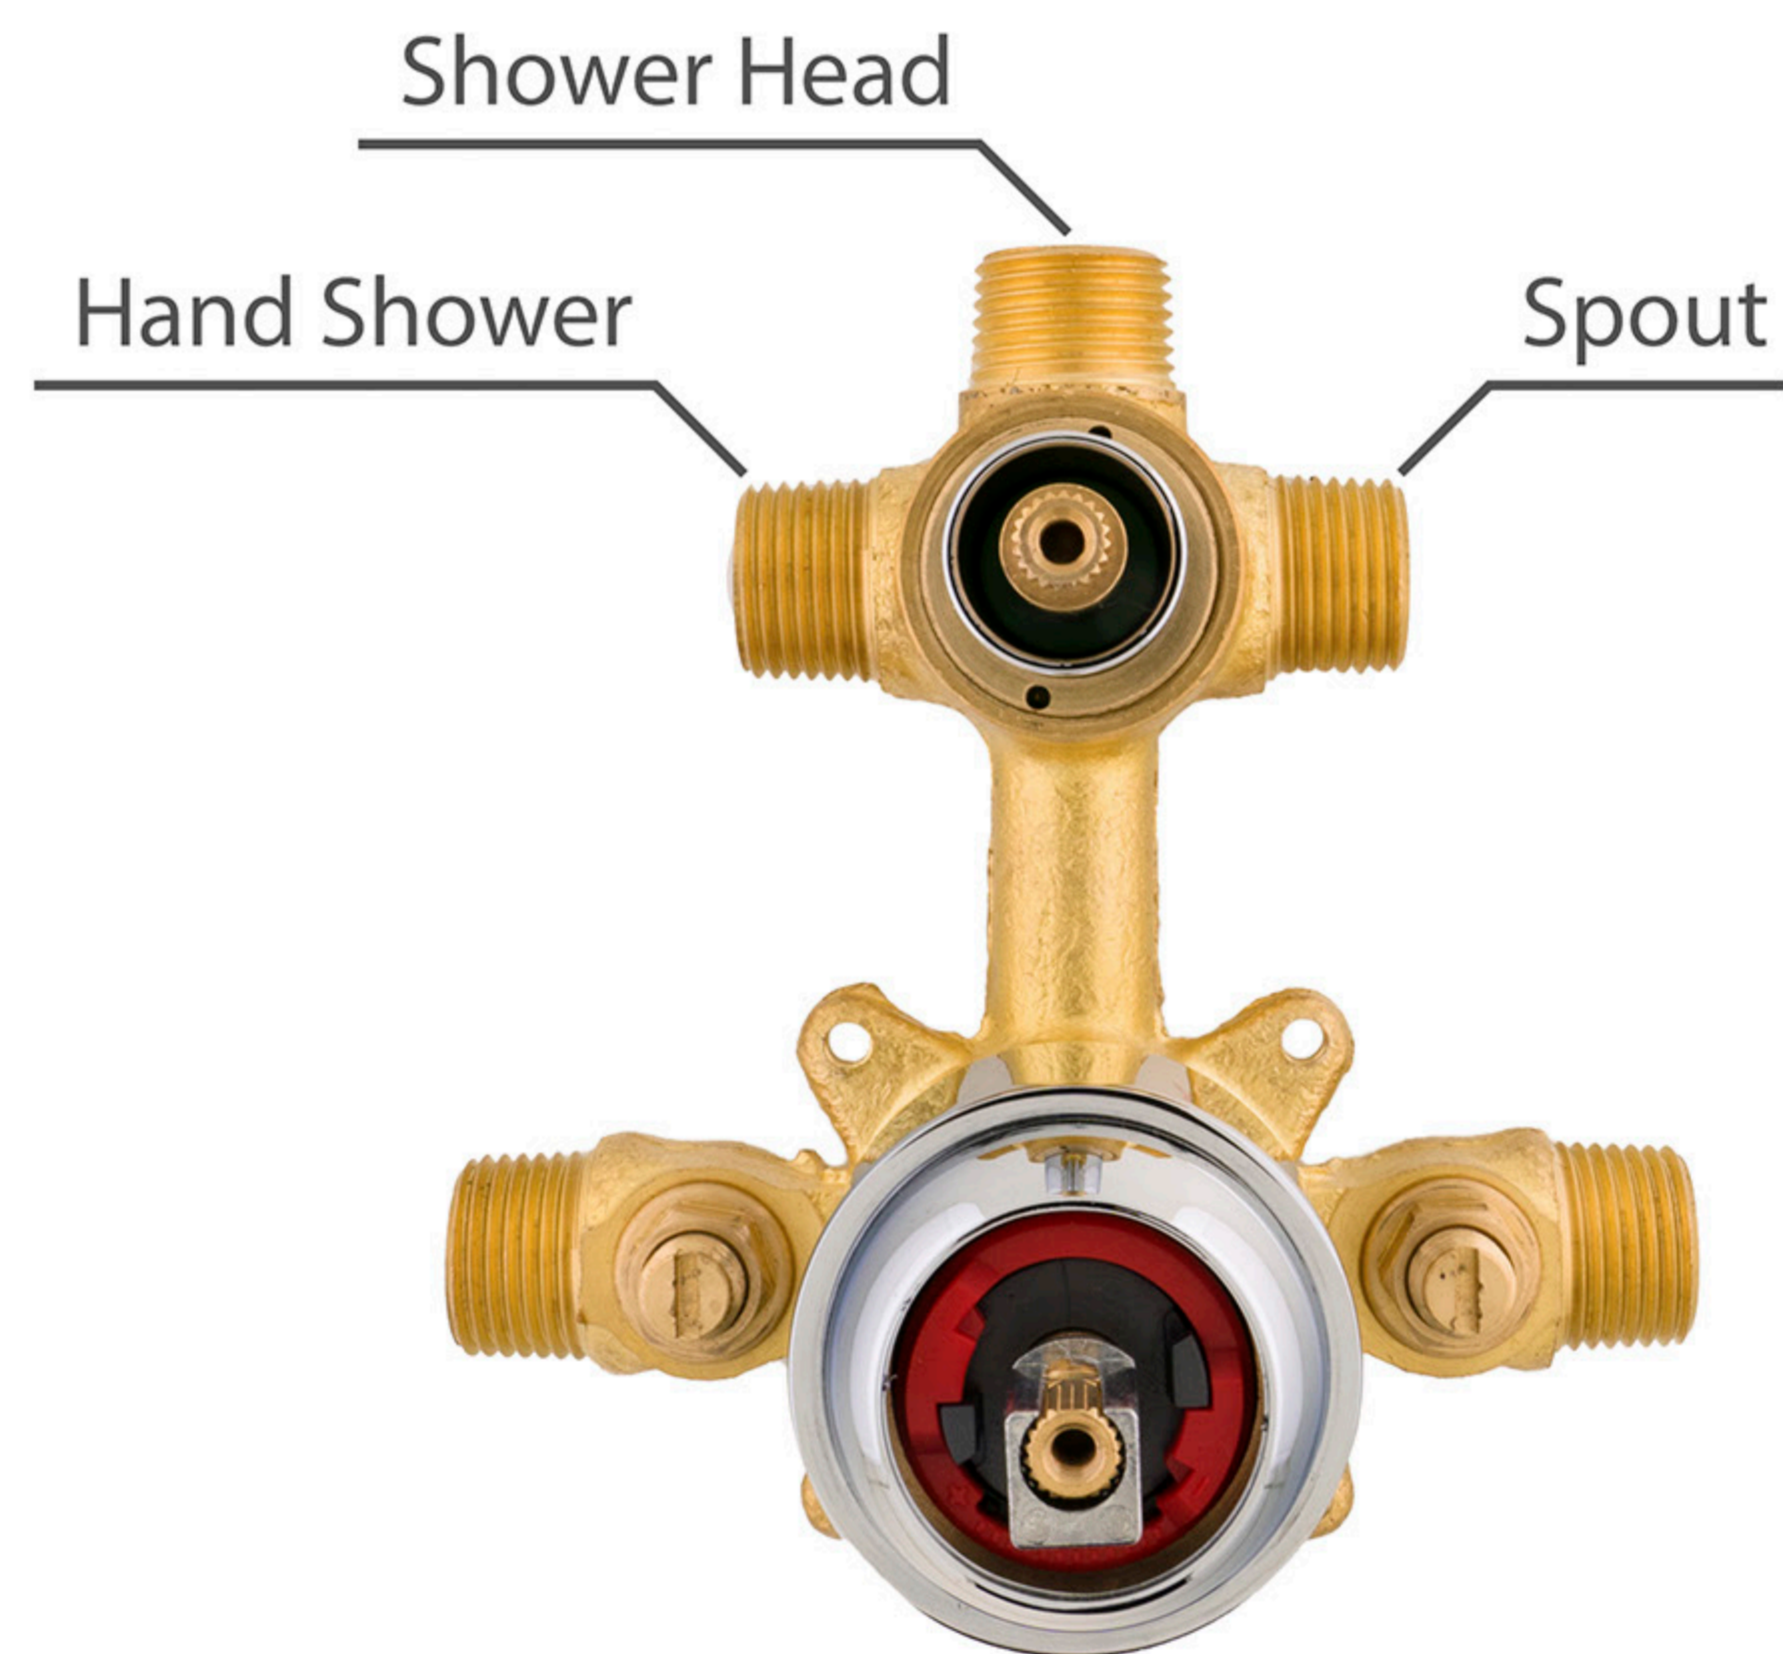

Frontal View (Facing Shower)

Reverse View (Facing Away From Shower)

If you would like a two-way system, please be cautious of which end you cap.

Example above illustrates the capping/elimination of the hand shower, thus the system build would be shower head and tub spout only.