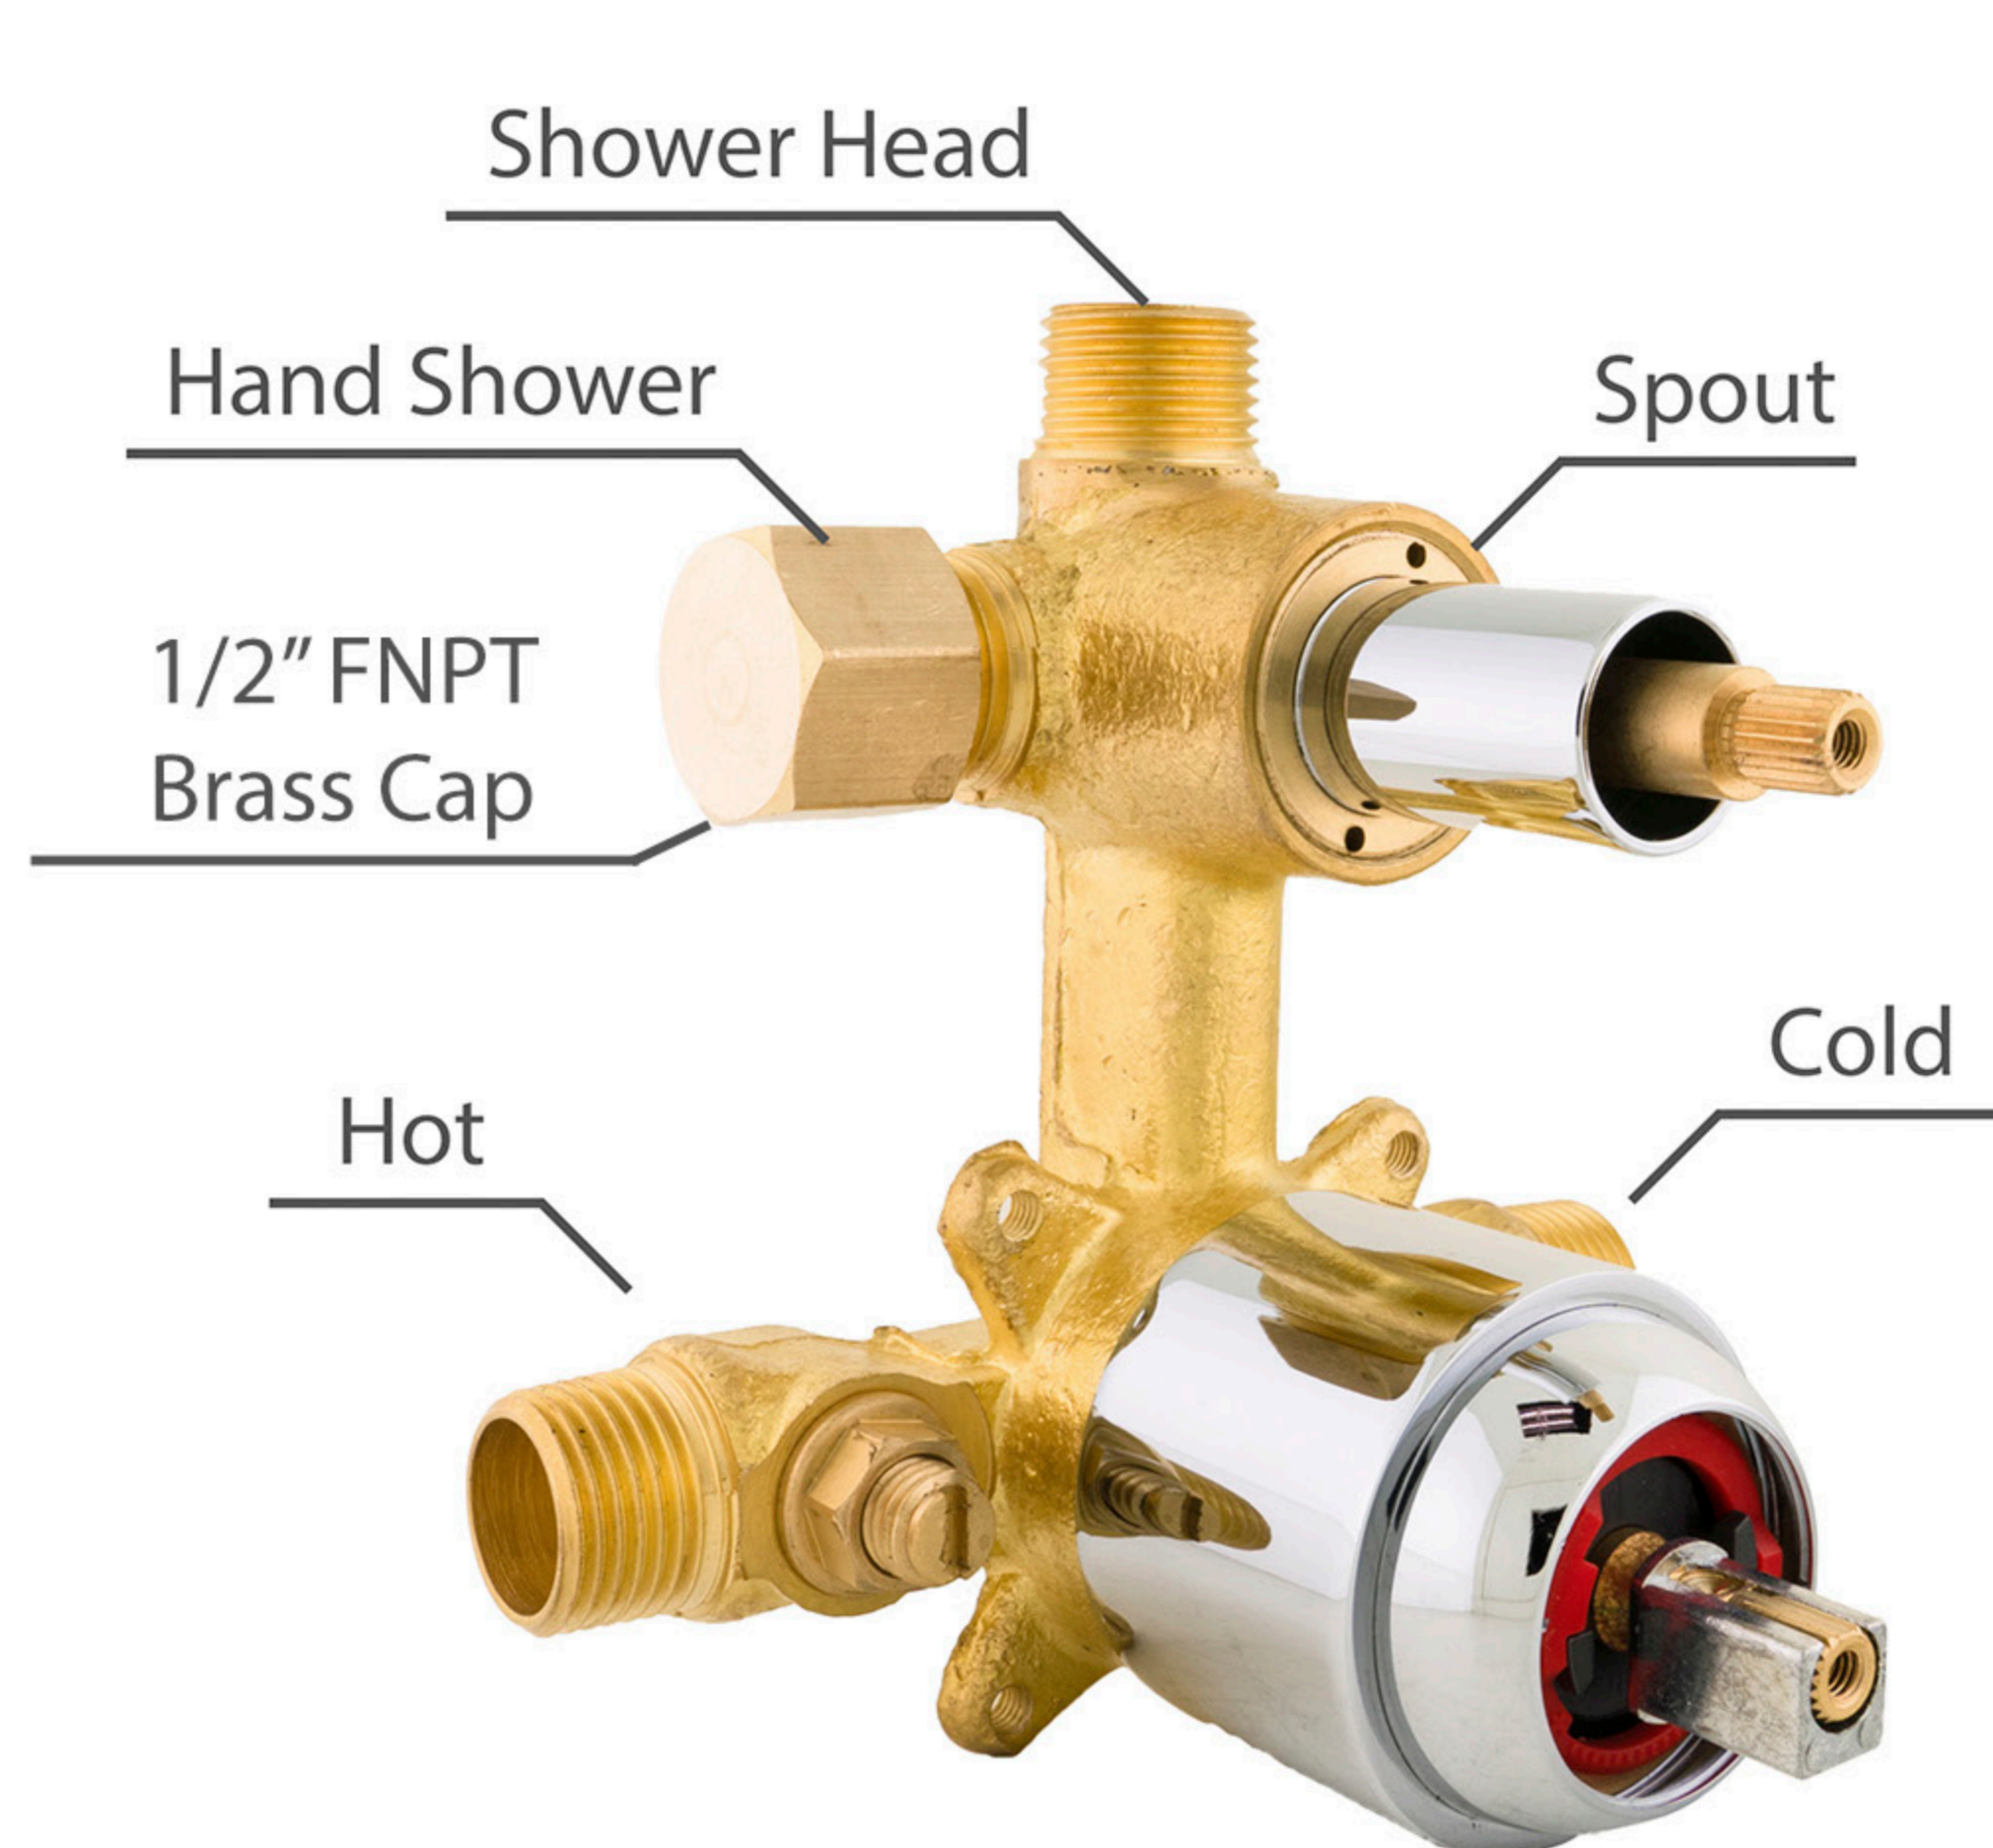

Frontal View (Facing Shower)

Reverse View (Facing Away From Shower)

If you would like a two-way system, please be cautious of which end you cap.

Example above illustrates the capping/elimination of the hand shower, thus the system build would be shower head and tub spout only.