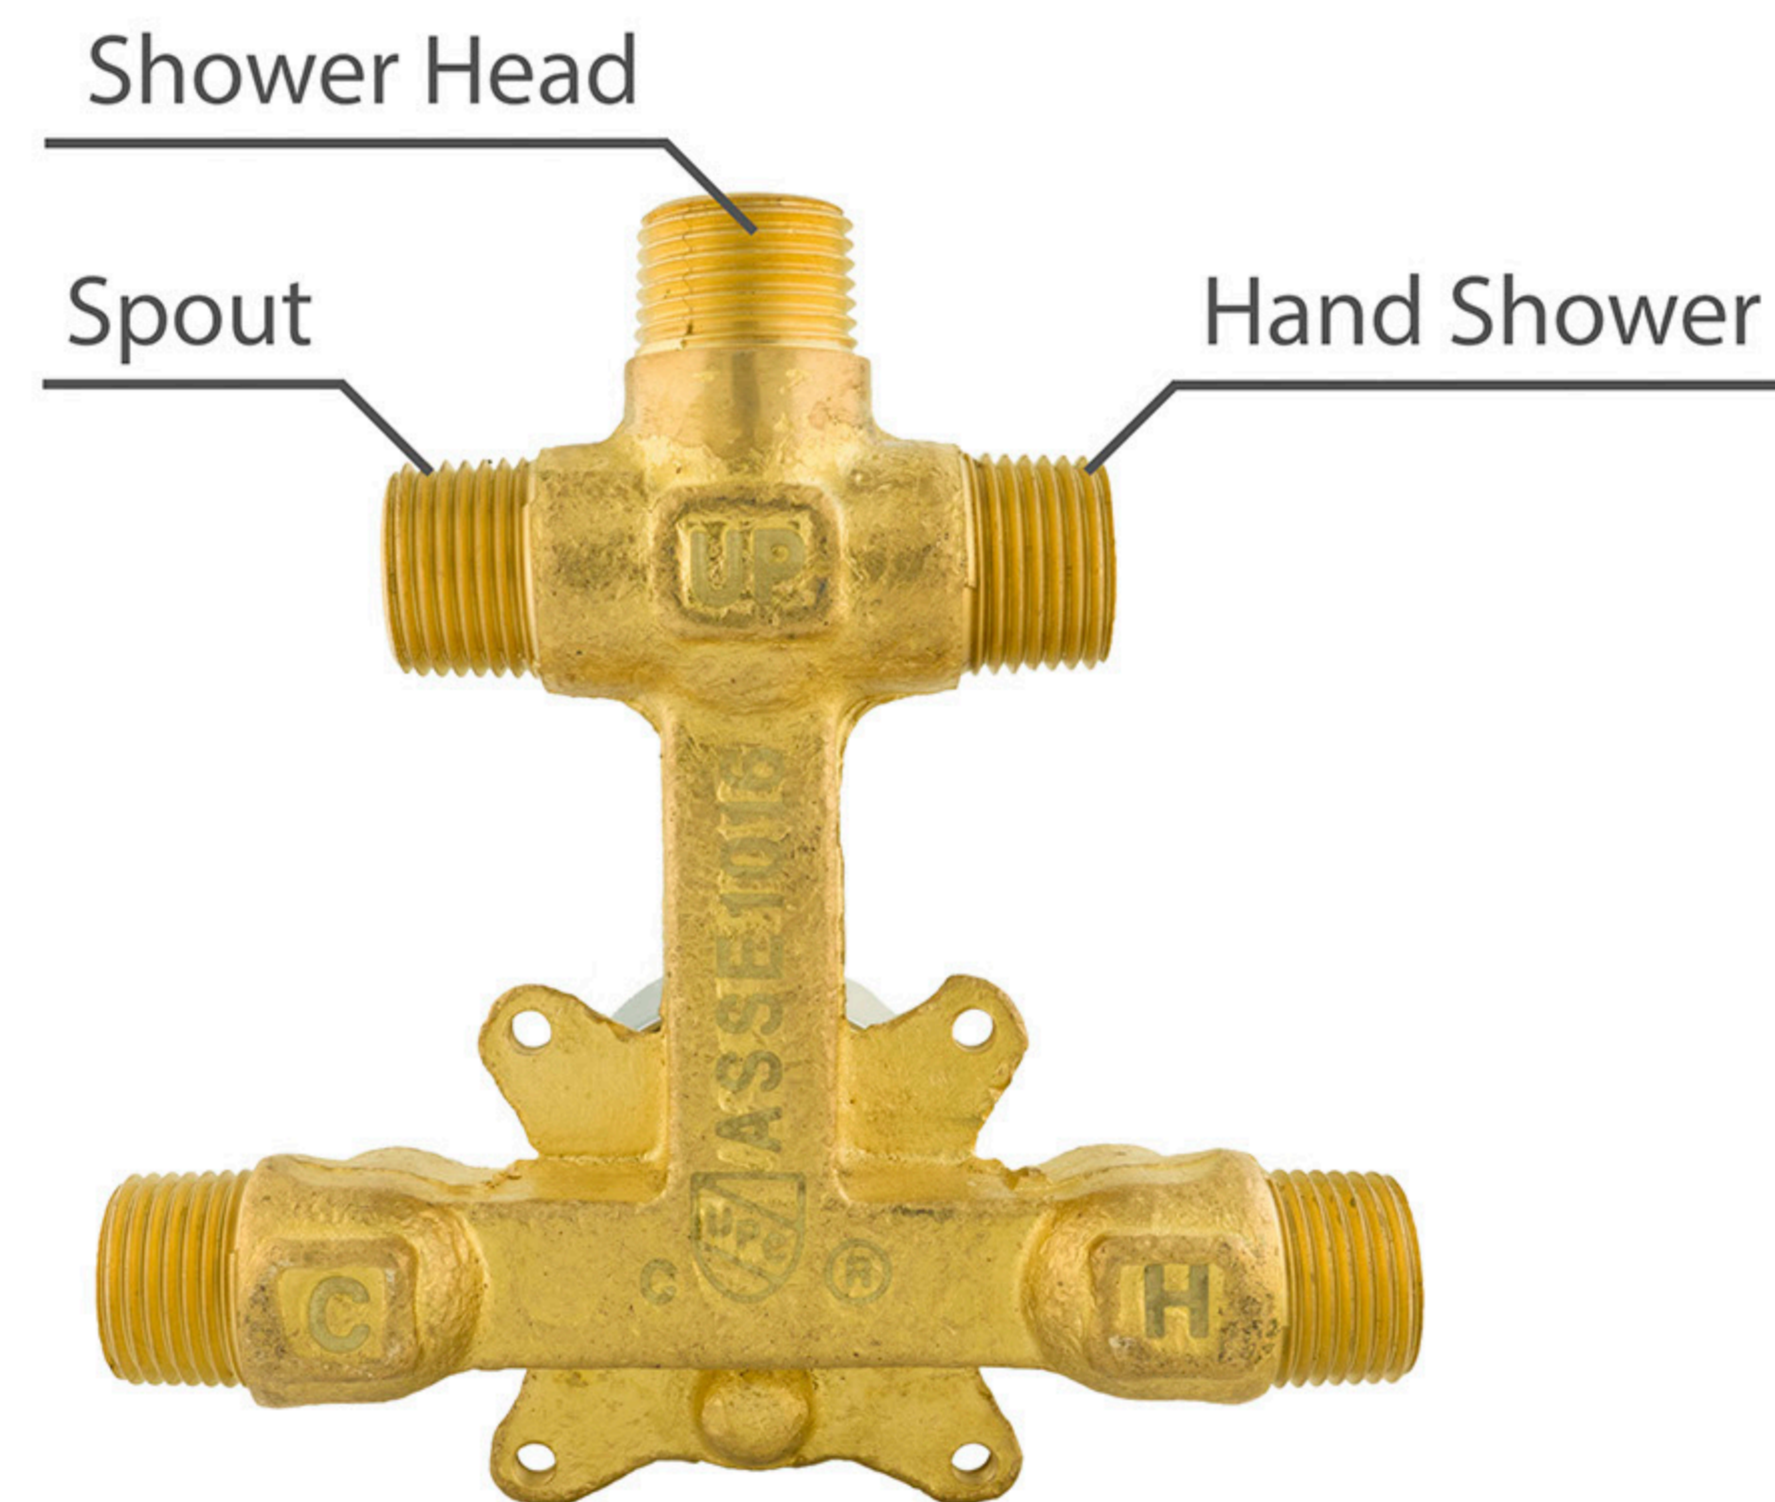

Frontal View (Facing Shower)

Reverse View (Facing Away From Shower)

If you would like a two-way system, please be cautious of which end you cap.

Example above illustrates the capping/elimination of the hand shower, thus the system build would be shower head and tub spout only.