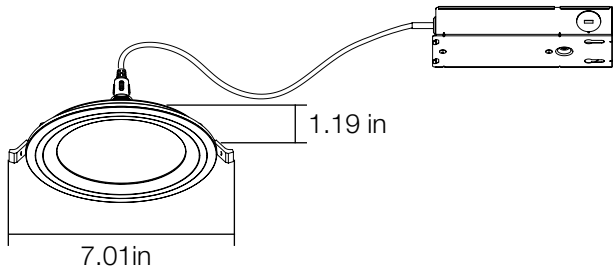

PRODUCT SPECIFICATIONS

6 in LED Slim Color Changing Recessed Kit with Night Light

53828101
SKU# 1005596104

ADVANTAGES

- 50,000 Hours of Continuous Use
- 5 Year Warranty
- Wet Rated for Exterior Applications & Showers
- Dimming to 10% Without Buzzing or Flickering
- IC Rated for Direct Contact with Insulation
- 90 CRI Provides High Color Quality
- Adjust Night Light with Your Wall Switch/Dimmer
- Night Light Trim (Amber 2000K)
- Night Light Mode with 35 Lumens
- Adjust Color of Light with Integrated Switch-Warm White (2700K), Soft White (3000K), Neutral White (3500K), Bright White (4000K), Daylight (5000K)
- US Patents - 10,091,855, 10,462,871, 10,492,262

SPECIFICATIONS

Model Number	53828101
SKU	1005596104
OSMID	313658680
Power	15 W
AC Voltage, Frequency	120V, 60 Hz
Color Temp (nom.)	2700K/ 3000K/ 3500K/ 4000K/ 5000K & 2000K
Operation Temp	-13°F ~ 113°F
CRI	90
Lumen Output (min.)	900 lm
Dimming	YES
Lifetime Rating	L70/50000Hrs
Efficacy	60 lm/watt

PACKAGING

Weight (±0.5 lb)	1.48 lbs
Size (L x W x H) (±0.1 in)	7.01in x 7.01in x 1.19in
Box Dimensions	7.92in x 2.64in x 7.92in
Gross Weight	1.63 lbs
UPC	849489072067

DIMMER LIST

Dimmer Brand	Model #
Lutron	DVCL-153PR-WH
	CTCL-153PDH-WH
	TGCL-153PH-WH
	MACL-153MH-WH
	P-PKG1W-WH-R
Leviton	R62-06674-P0W
	R12-06672-1LW
	R50-IPL06-10M
Eaton	SAL06P-W-K